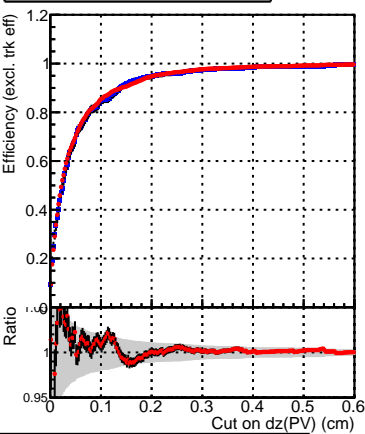

Efficiency vs. dz (PV)

Efficiency (tracking eff factorized out) vs. dz (PV)

Legend:
- DQM_mkFit_TTbase
- DQM_mkFit_TTtest125xNEW