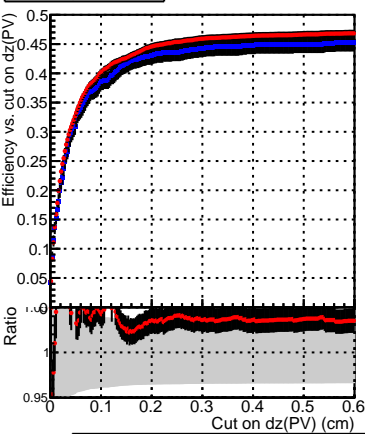

Efficiency vs. dz (PV)

Efficiency (tracking eff factorized out) vs. dz (PV)

Legend:
- DQM_mkFit_TTbase
- DQM_mkFit_TTtest125xNEW