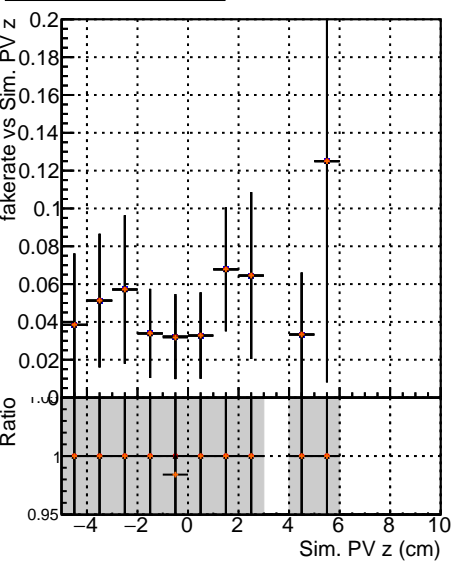

Fake rate vs vertpos

Duplicates Rate vs vertpos

Pileup rate vs vertpos

● DQM_V0001_00000000001 Global mkFitOriginal RECO
● DQM_V0001_00000000001 Global mkFitINewDet33 RECO
● DQM_V0001_00000000001 Global mkFitINewDetNoF RECO

Fake rate vs v

Fake rate vs. sim PV z

Duplicates Rate vs sim PV z

Pileup rate vs. sim PV z