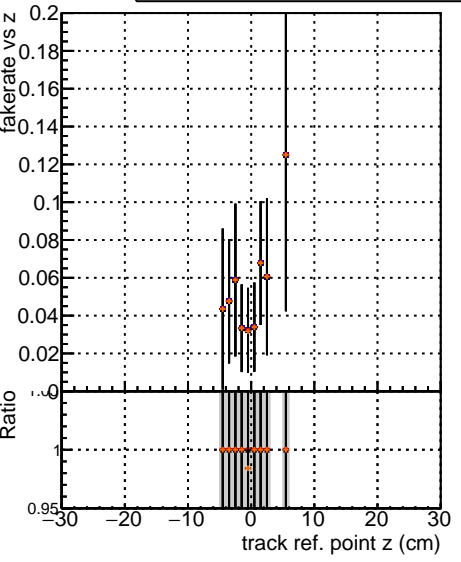

Fake rate vs vertpos

Duplicates Rate vs vertpos

Pileup rate vs vertpos

● DQM_V0001_00000000001 Global mkFitOriginal RECO
● DQM_V0001_00000000001 Global mkFitINewDet33 RECO
● DQM_V0001_00000000001 Global mkFitINewDetNoF RECO

Fake rate vs v

Fake rate vs. sim PV z

Duplicates Rate vs sim PV z

Pileup rate vs. sim PV z