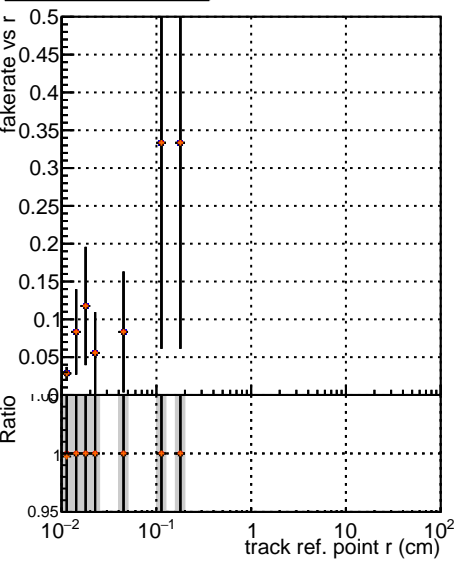

Fake rate vs vertpos

Duplicates Rate vs vertpos

Pileup rate vs vertpos

● DQM_V0001_00000000001 Global mkFitOriginal RECO
● DQM_V0001_00000000001 Global mkFitINewDet33 RECO
● DQM_V0001_00000000001 Global mkFitINewDetNoF RECO

Fake rate vs v

Fake rate vs. sim PV z

Duplicates Rate vs sim PV z

Pileup rate vs. sim PV z