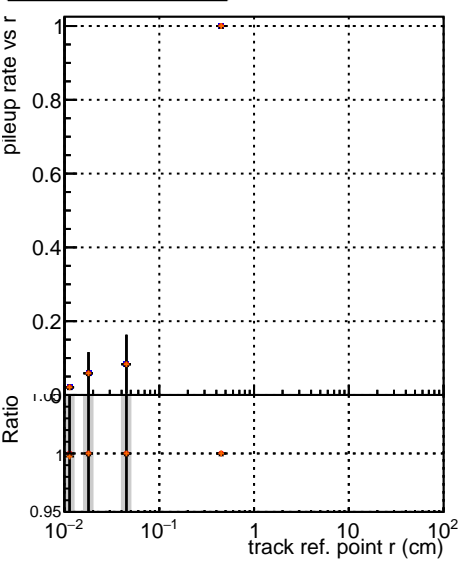

Fake rate vs vertpos

Duplicates Rate vs vertpos

Pileup rate vs vertpos

● DQM_V0001_00000000001 Global mkFitOriginal RECO
● DQM_V0001_00000000001 Global mkFitINewDet33 RECO
● DQM_V0001_00000000001 Global mkFitINewDetNoF RECO

Fake rate vs v

Fake rate vs. sim PV z

Duplicates Rate vs sim PV z

Pileup rate vs. sim PV z