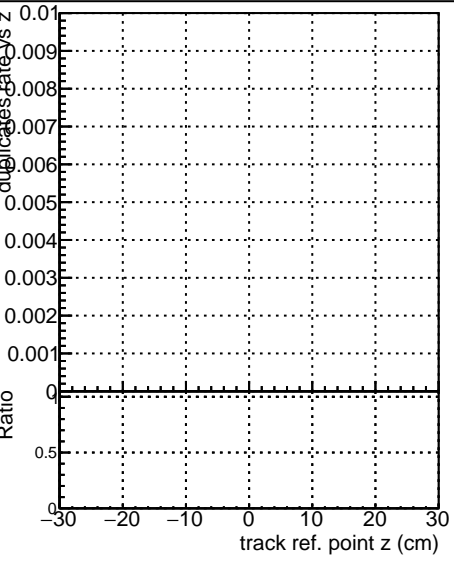

Fake rate vs vertpos

Duplicates Rate vs vertpos

Pileup rate vs vertpos

● DQM_V0001_00000000001 Global mkFitOriginal RECO
● DQM_V0001_00000000001 Global mkFitINewDet33 RECO
● DQM_V0001_00000000001 Global mkFitINewDetNoF RECO

Fake rate vs v

Fake rate vs. sim PV z

Duplicates Rate vs sim PV z

Pileup rate vs. sim PV z