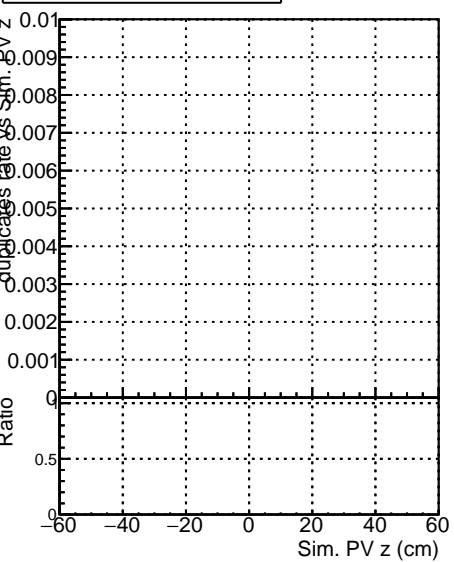

Fake rate vs vertpos

Duplicates Rate vs vertpos

Pileup rate vs vertpos

● DQM_V0001_00000000001 Global mkFitOriginal RECO
● DQM_V0001_00000000001 Global mkFitINewDet33 RECO
● DQM_V0001_00000000001 Global mkFitINewDetNoF RECO

Fake rate vs v

Fake rate vs. sim PV z

Duplicates Rate vs sim PV z

Pileup rate vs. sim PV z