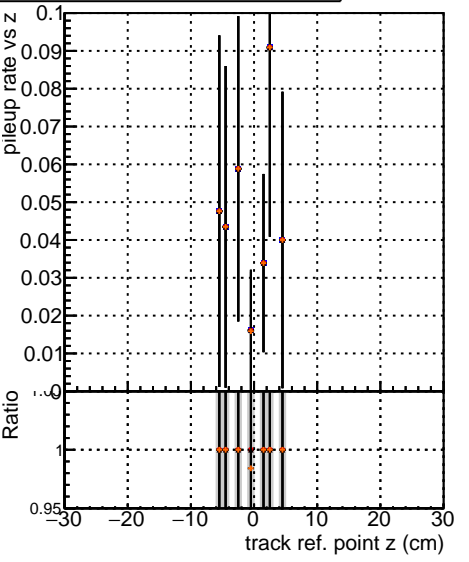

Fake rate vs vertpos

Duplicates Rate vs vertpos

Pileup rate vs vertpos

● DQM_V0001_00000000001 Global mkFitOriginal RECO
● DQM_V0001_00000000001 Global mkFitINewDet33 RECO
● DQM_V0001_00000000001 Global mkFitINewDetNoF RECO

Fake rate vs v

Fake rate vs. sim PV z

Duplicates Rate vs sim PV z

Pileup rate vs. sim PV z