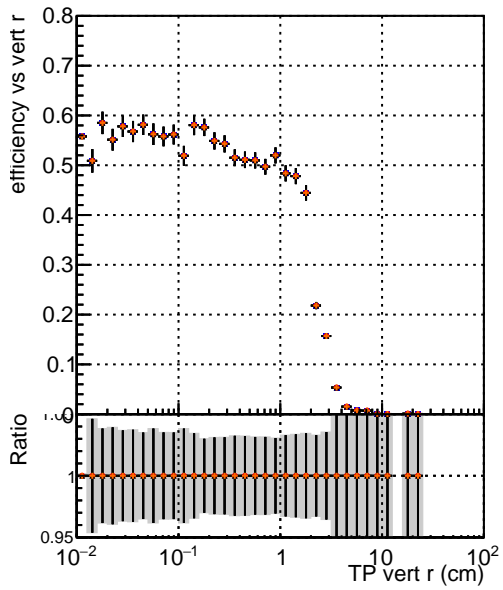

Efficiency vs vertpos**fake+duplicates vs vert r**

—●—	DQM_V0001_R000000001	Global	mkFitOriginal	RECO
—●—	DQM_V0001_R000000001	Global	mkFitNewDet	RECO
—●—	DQM_V0001_R000000001	Global	mkFitNewDet33	RECO
—●—	DQM_V0001_R000000001	Global	mkFitNewDetNoF	RECO

Efficiency vs vert z**Efficiency vs. sim PV z****fake+duplicates vs Sim. PV z**