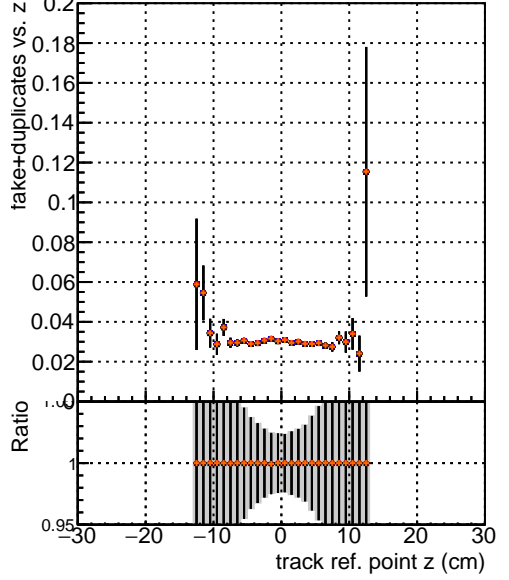

Efficiency vs vertpos**fake+duplicates vs vert r**

—●—	DQM_V0001_R000000001	Global	mkFitOriginal	RECO
—●—	DQM_V0001_R000000001	Global	mkFitNewDet	RECO
—●—	DQM_V0001_R000000001	Global	mkFitNewDet33	RECO
—●—	DQM_V0001_R000000001	Global	mkFitNewDetNoF	RECO

Efficiency vs vert z**Efficiency vs. sim PV z****fake+duplicates vs Sim. PV z**