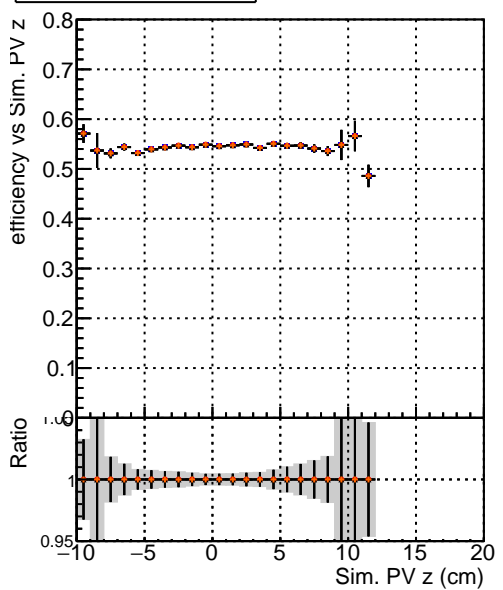

Efficiency vs vertpos**fake+duplicates vs vert r**

—●—	DQM_V0001_R000000001	Global	mkFitOriginal	RECO
—●—	DQM_V0001_R000000001	Global	mkFitNewDet	RECO
—●—	DQM_V0001_R000000001	Global	mkFitNewDet33	RECO
—●—	DQM_V0001_R000000001	Global	mkFitNewDetNoF	RECO

Efficiency vs vert z**Efficiency vs. sim PV z****fake+duplicates vs Sim. PV z**