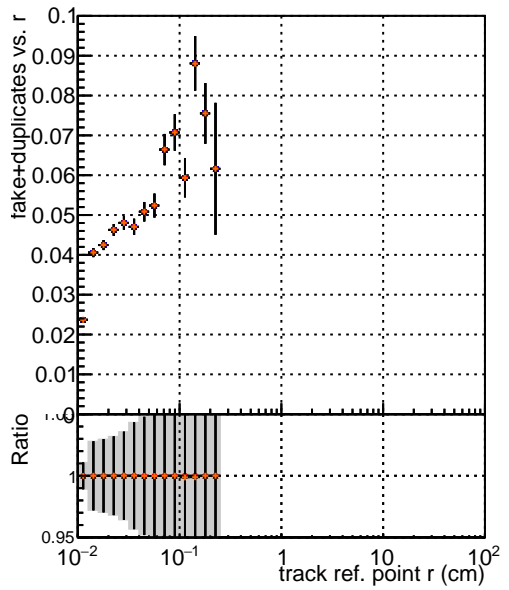

Efficiency vs vertpos**fake+duplicates vs vert r**

—●—	DQM_V0001_R000000001	Global	mkFitOriginal	RECO
—●—	DQM_V0001_R000000001	Global	mkFitNewDet	RECO
—●—	DQM_V0001_R000000001	Global	mkFitNewDet33	RECO
—●—	DQM_V0001_R000000001	Global	mkFitNewDetNoF	RECO

Efficiency vs vert z**Efficiency vs. sim PV z****fake+duplicates vs Sim. PV z**