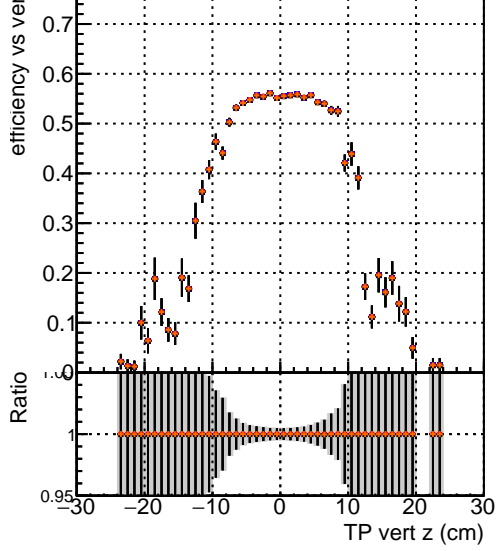

Efficiency vs vertpos**fake+duplicates vs vert r**

—●—	DQM_V0001_R000000001	Global	mkFitOriginal	RECO
—●—	DQM_V0001_R000000001	Global	mkFitNewDet	RECO
—●—	DQM_V0001_R000000001	Global	mkFitNewDet33	RECO
—●—	DQM_V0001_R000000001	Global	mkFitNewDetNoF	RECO

Efficiency vs vert z**Efficiency vs. sim PV z****fake+duplicates vs Sim. PV z**