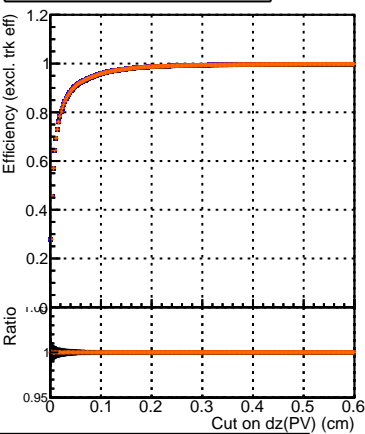

Efficiency vs. dz (PV)**Efficiency (tracking eff factorized out) vs. dz (PV)****Fake rate**

—	DQM_V0001_R000000001	Global_mkFitOriginal_RECO
—	DQM_V0001_R000000001	Global_mkFitNewDett_RECO
—	DQM_V0001_R000000001	Global_mkFitNewDett33_RECO
—	DQM_V0001_R000000001	Global_mkFitNewDetNoF_RECO