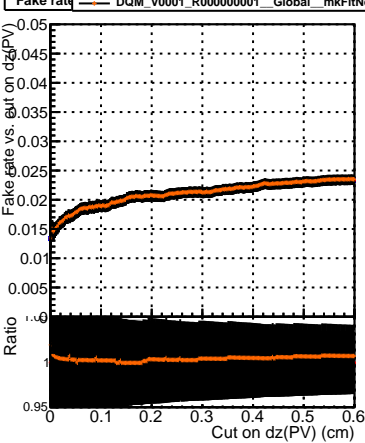

Efficiency vs. dz (PV)**Efficiency (tracking eff factorized out) vs. dz (PV)****Fake rate**

—	DQM_V0001_R000000001	Global_mkFitOriginal_RECO
—	DQM_V0001_R000000001	Global_mkFitNewDett_RECO
—	DQM_V0001_R000000001	Global_mkFitNewDett33_RECO
—	DQM_V0001_R000000001	Global_mkFitNewDetNoF_RECO