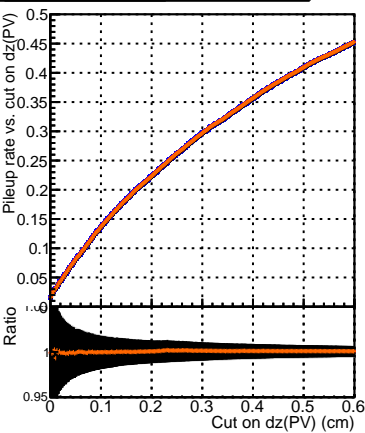

Efficiency vs. dz (PV)**Efficiency (tracking eff factorized out) vs. dz (PV)****Fake rate**

—	DQM_V0001_R000000001	Global_mkFitOriginal_RECO
—	DQM_V0001_R000000001	Global_mkFitNewDett_RECO
—	DQM_V0001_R000000001	Global_mkFitNewDett33_RECO
—	DQM_V0001_R000000001	Global_mkFitNewDetNoF_RECO