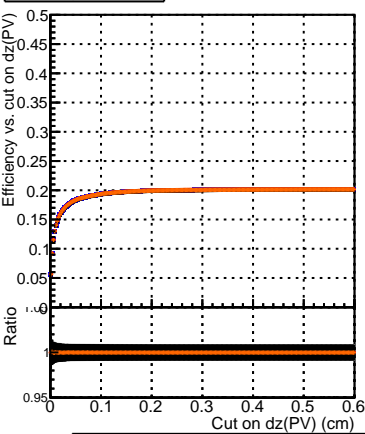

Efficiency vs. dz (PV)**Efficiency (tracking eff factorized out) vs. dz (PV)****Fake rate**

—	DQM_V0001_R000000001	Global_mkFitOriginal_RECO
—	DQM_V0001_R000000001	Global_mkFitNewDett_RECO
—	DQM_V0001_R000000001	Global_mkFitNewDett33_RECO
—	DQM_V0001_R000000001	Global_mkFitNewDetNoF_RECO