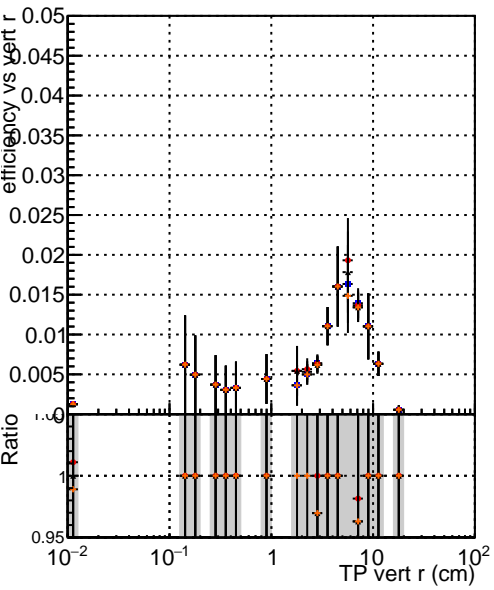

Efficiency vs vertpos

Efficiency vs vert z

Global_mkFitOriginal_RECO	DQM_V0001_R000000001
Global_mkFitNewDett_RECO	DQM_V0001_R000000001
Global_mkFitNewDett33_RECO	DQM_V0001_R000000001
Global_mkFitNewDett04_RECO	DQM_V0001_R000000001

Efficiency vs. sim PV z