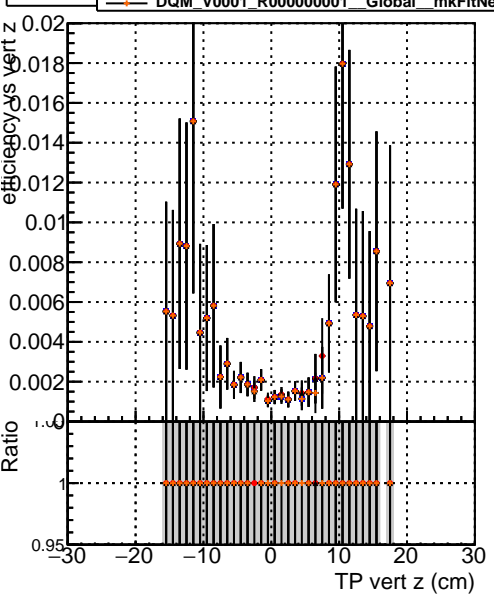

Efficiency vs vertpos

Efficiency vs vert z

Global_mkFitOriginal_RECO	DQM_V0001_R000000001
Global_mkFitNewDett_RECO	DQM_V0001_R000000001
Global_mkFitNewDett33_RECO	DQM_V0001_R000000001
Global_mkFitNewDett04_RECO	DQM_V0001_R000000001

Efficiency vs. sim PV z