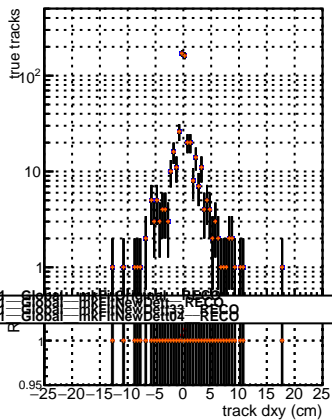

N of reco track vs dxy

N of associated (recoToSim) tracks vs dxy

N of associated (recoToSim) looper tracks vs dxy

N of reco track vs dz

N of associated (recoToSim) tracks vs dz

N of associated (recoToSim) looper tracks vs dz