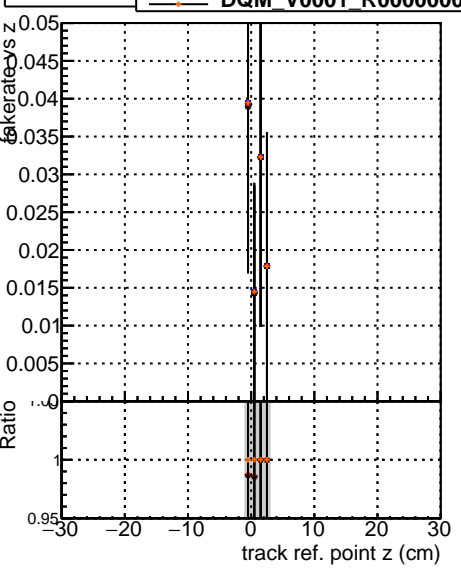

Fake rate vs vertpos

Duplicates Rate vs vertpos

Pileup rate vs vertpos

Fake rate vs v

Duplicates Rate vs v

Pileup rate vs v

Fake rate vs. sim PV z

Duplicates Rate vs sim PV z

Pileup rate vs. sim PV z

█	DQM_V0001	R0000000001	Global	mkFitOriginal	REC0
█	DQM_V0001	R0000000001	Global	mkFitNewDet33	REC0
█	DQM_V0001	R0000000001	Global	mkFitNewDet04	REC0