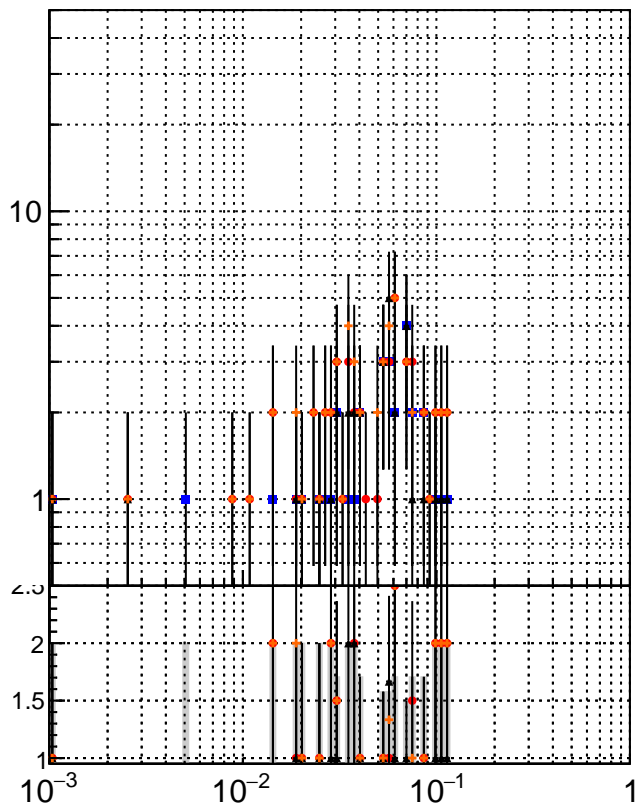

N of simulated tracks vs dR

N of associated tracks (simToReco) vs dR

N of simulated trac

- DQM_DisplacedSUSY_CKF_
- DQM_DisplacedSUSY_mkFit_
- ▲— DQM_DisplacedSUSY_CKF_BDT_
- ◆— DQM_DisplacedSUSY_mkFit_BDT_