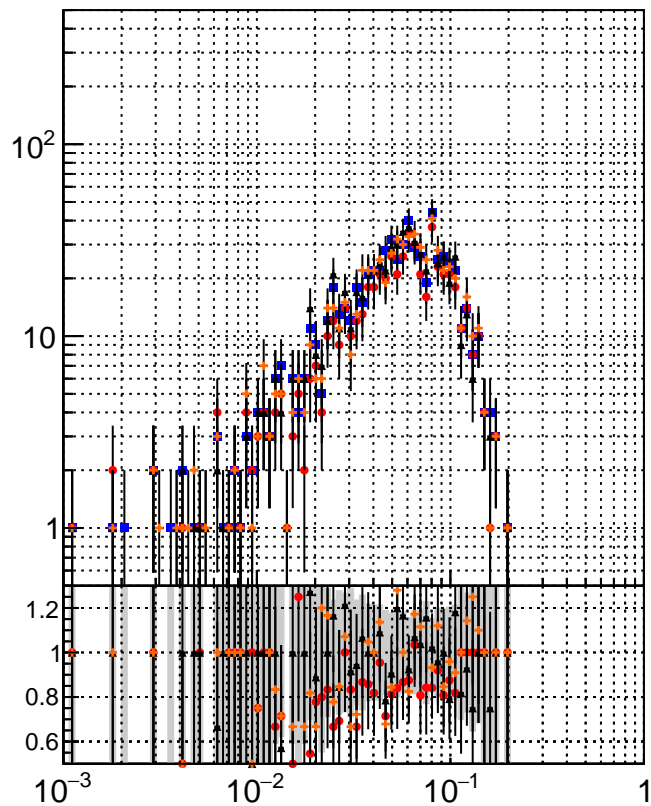

N of simulated tracks vs dR

N of associated tracks (simToReco) vs dR

N of simulated trac

- DQM_DisplacedSUSY_CKF_
- DQM_DisplacedSUSY_mkFit_
- ▲— DQM_DisplacedSUSY_CKF_BDT_
- ◆— DQM_DisplacedSUSY_mkFit_BDT_