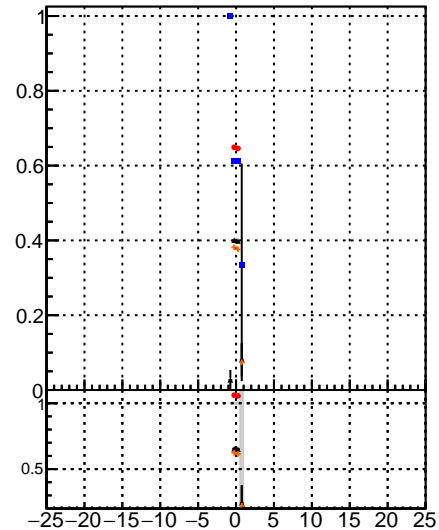

Pileup rate vs dxy