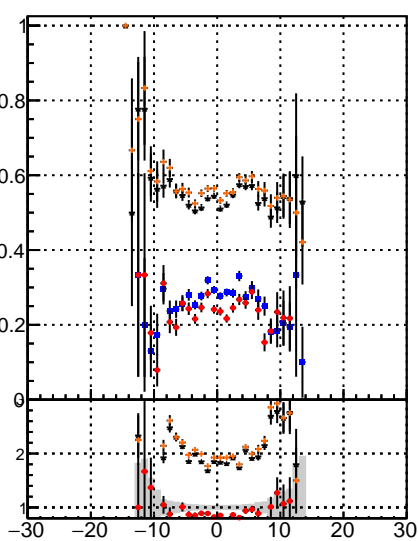

Fake rate vs dxy