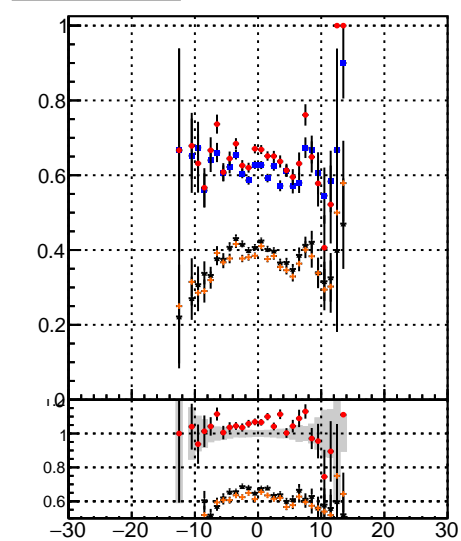

Fake rate vs dxy