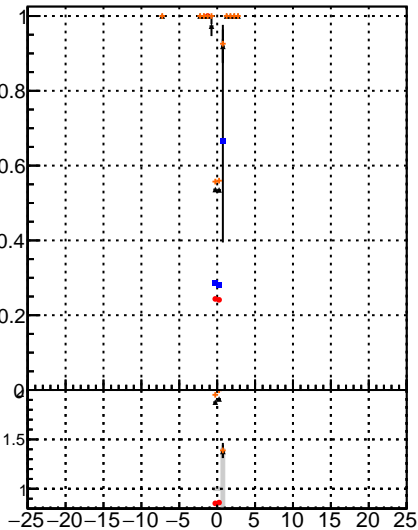

Fake rate vs dxy

Fake rate vs dxy