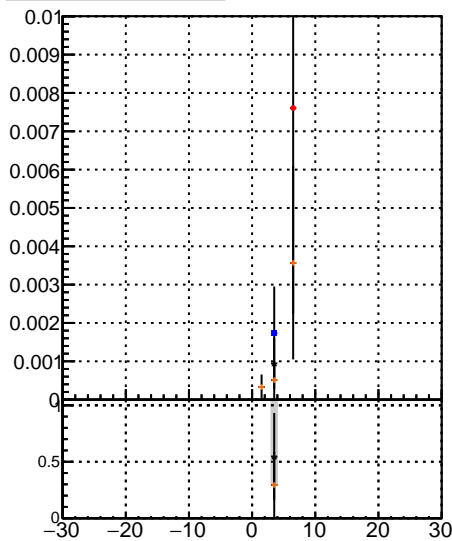

Fake rate vs dxy