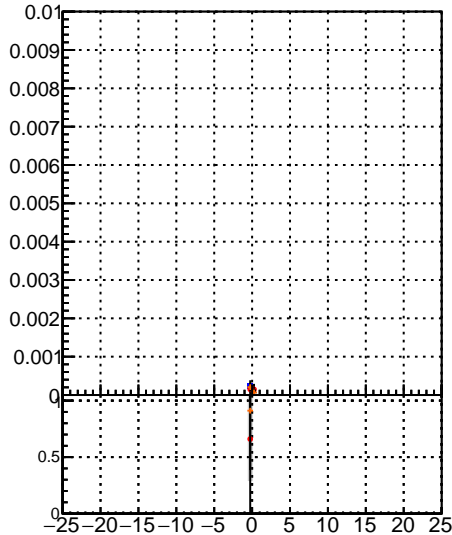

Fake rate vs dxy

Duplicates Rate vs Dxy