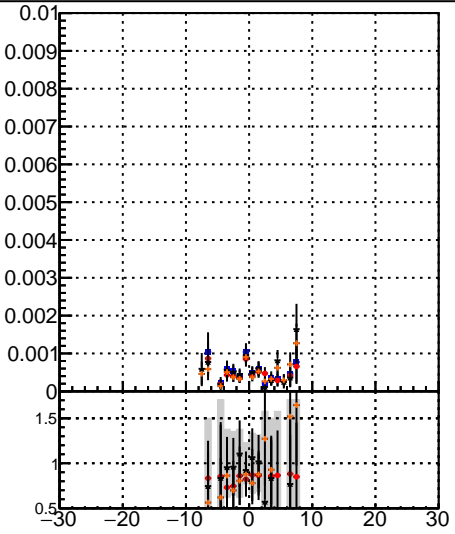

Fake rate vs vertpos**Duplicates Rate vs vertpos****Pileup rate vs vertpos**

—•— DQM Displaced SUSY CKFit
—•— DQM Displaced SUSY CKFit_BDT
—•— DQM Displaced SUSY mKFit_BDT

**Fake rate vs. sim PV z****Duplicates Rate vs sim PV z****Pileup rate vs. sim PV z**