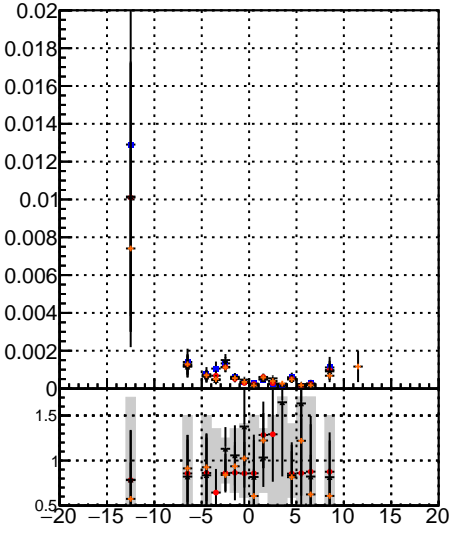

Fake rate vs vertpos**Duplicates Rate vs vertpos****Pileup rate vs vertpos**

—•— DQM Displaced SUSY CKFit
—•— DQM Displaced SUSY CKFit_BDT
—•— DQM Displaced SUSY mKFit_BDT

**Fake rate vs. sim PV z****Duplicates Rate vs sim PV z****Pileup rate vs. sim PV z**