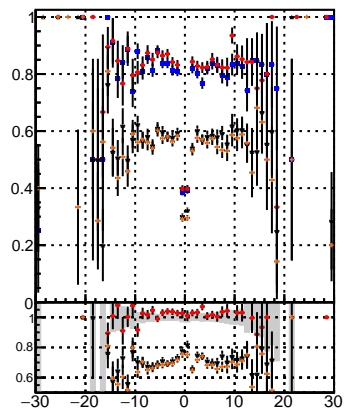

Fake rate vs dxypv

Duplicates Rate vs Dxy(PV)

Pileup rate vs dxy(PV)

—●—	DQM DisplacedSUSY	CKF
—●—	DQM DisplacedSUSY	mkFit
—●—	DQM DisplacedSUSY	CKF_BDT
—●—	DQM DisplacedSUSY	mkFit_BDT

Fake rate vs dzpvp

Duplicates Rate vs Dz(PV)

Pileup rate vs dz(PV)

Fake rate vs dzpvp

Duplicates Rate vs Dz(PV)

Pileup rate vs dz(PV)