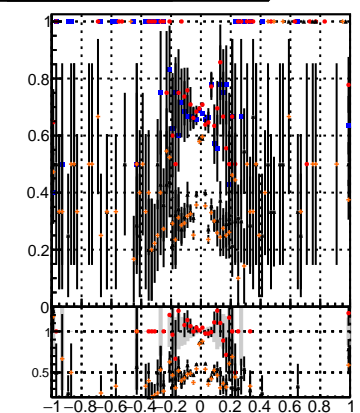

Fake rate vs dxypv

Duplicates Rate vs Dxy(PV)

Pileup rate vs dxy(PV)

—●—	DQM DisplacedSUSY	CKF
—●—	DQM DisplacedSUSY	mkFit
—●—	DQM DisplacedSUSY	CKF_BDT
—●—	DQM DisplacedSUSY	mkFit_BDT

Fake rate vs dzpvp

Duplicates Rate vs Dz(PV)

Pileup rate vs dz(PV)

Fake rate vs dzpvp

Duplicates Rate vs Dz(PV)

Pileup rate vs dz(PV)