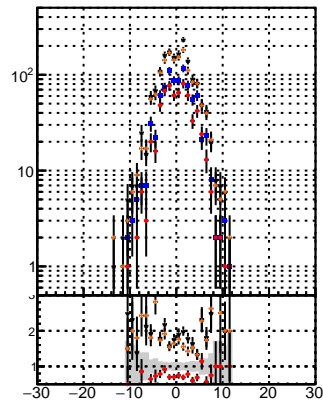

N of reco track vs dxy

N of associated (recoToSim) tracks vs dxy

N of associated (recoToSim) looper tracks vs dxy

N of reco track vs dz

N of associated (recoToSim) tracks vs dz

N of associated (recoToSim) looper tracks vs dz