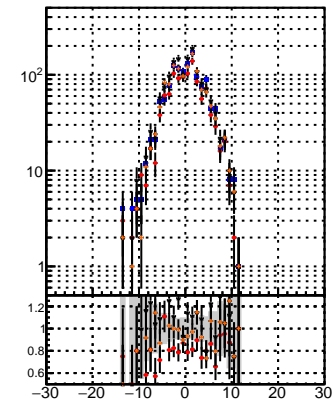

N of reco track vs dxy

N of associated (recoToSim) tracks vs dxy

N of associated (recoToSim) looper tracks vs dxy

N of reco track vs dz

N of associated (recoToSim) tracks vs dz

N of associated (recoToSim) looper tracks vs dz