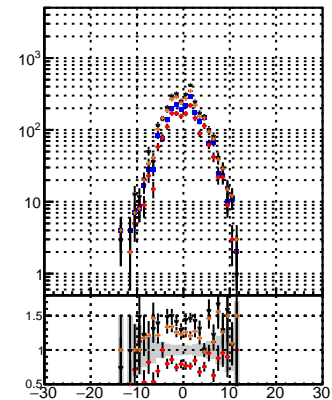

N of reco track vs dxy

N of associated (recoToSim) tracks vs dxy

N of associated (recoToSim) looper tracks vs dxy

N of reco track vs dz

N of associated (recoToSim) tracks vs dz

N of associated (recoToSim) looper tracks vs dz