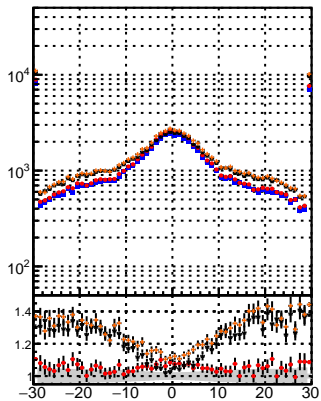

N of reco track vs dxy

N of associated (recoToSim) tracks vs dxy

N of associated (recoToSim) loopier tracks vs dxy

N of reco track vs dz

N of associated (recoToSim) tracks vs dz

N of associated (recoToSim) loopier tracks vs dz