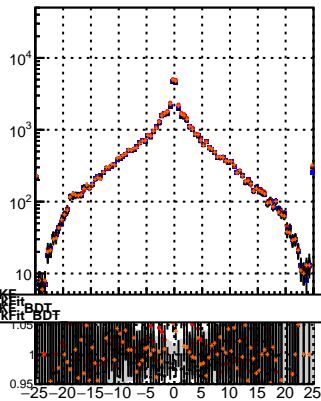

N of reco track vs dxy

N of associated (recoToSim) tracks vs dxy

N of associated (recoToSim) loopier tracks vs dxy

N of reco track vs dz

N of associated (recoToSim) tracks vs dz

N of associated (recoToSim) loopier tracks vs dz