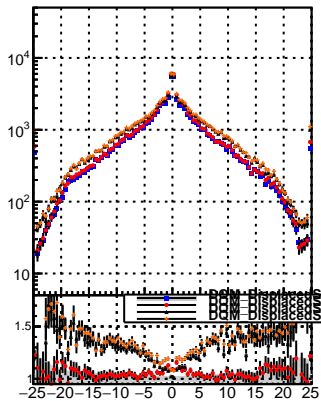

N of reco track vs dxy

N of associated (recoToSim) tracks vs dxy

N of associated (recoToSim) loopier tracks vs dxy

N of reco track vs dz

N of associated (recoToSim) tracks vs dz

N of associated (recoToSim) loopier tracks vs dz