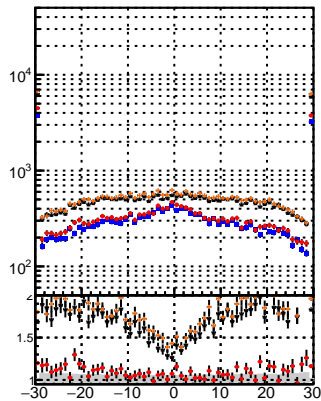

N of reco track vs dxy

N of associated (recoToSim) tracks vs dxy

N of associated (recoToSim) loopier tracks vs dxy

N of reco track vs dz

N of associated (recoToSim) tracks vs dz

N of associated (recoToSim) loopier tracks vs dz