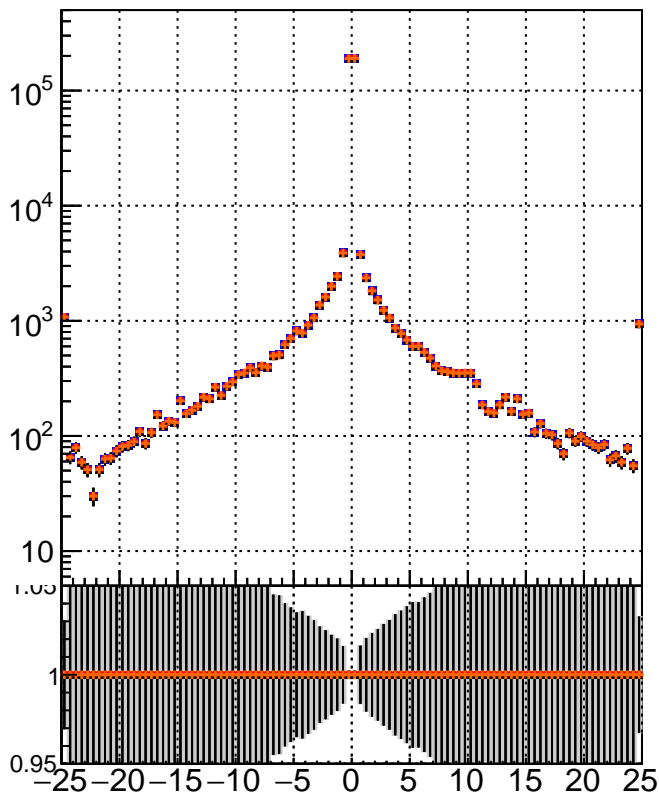

N of simulated tracks vs dxy

N of associated tracks (simToReco) vs dxy

N of simulated track

- DQM_DisplacedSUSY_CKF_
- DQM_DisplacedSUSY_mkFit_
- ▲— DQM_DisplacedSUSY_CKF_BDT_
- ◆— DQM_DisplacedSUSY_mkFit_BDT_