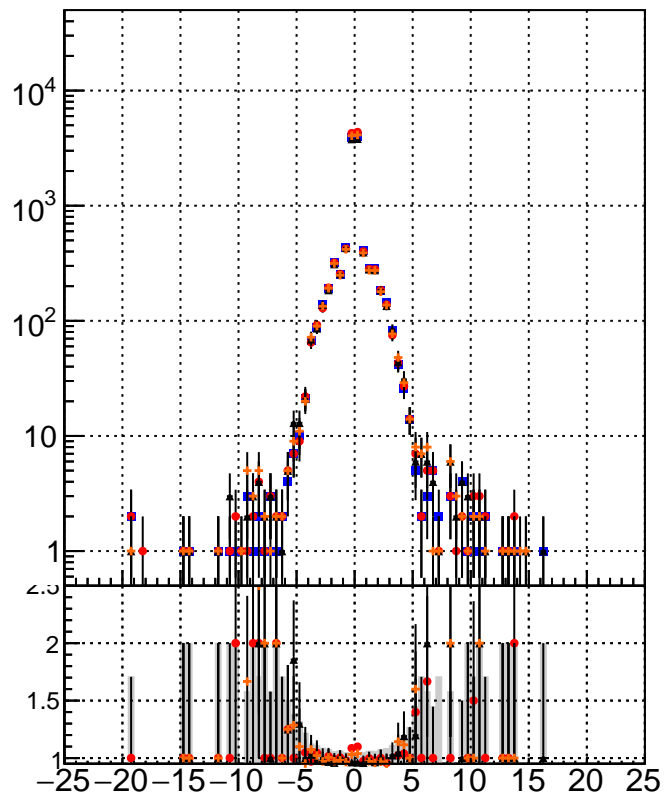

N of simulated tracks vs dxy

N of associated tracks (simToReco) vs dxy

N of simulated track

- DQM_DisplacedSUSY_CKF_
- DQM_DisplacedSUSY_mkFit_
- ▲— DQM_DisplacedSUSY_CKF_BDT_
- ◆— DQM_DisplacedSUSY_mkFit_BDT_