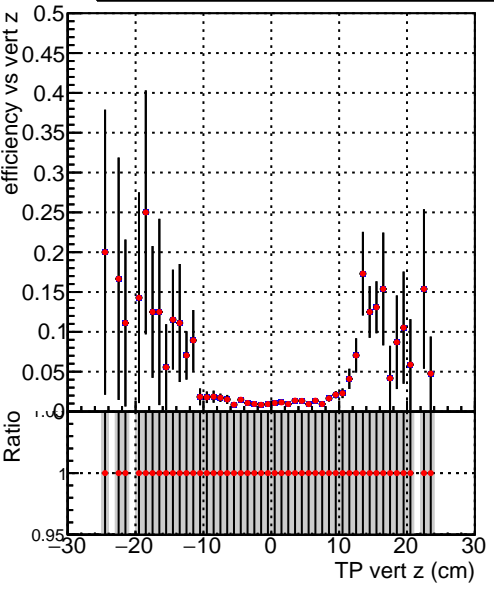

Efficiency vs vertos**fake+duplicates vs vert r**

Legend: **DQM_TT_ORIGINAL** (blue line with squares), **DQM_TT_MODIFIED_propToPlane_PRVersionFINAL6** (red line with diamonds)

Efficiency vs vert z**Efficiency vs. sim PV z****fake+duplicates vs Sim. PV z**