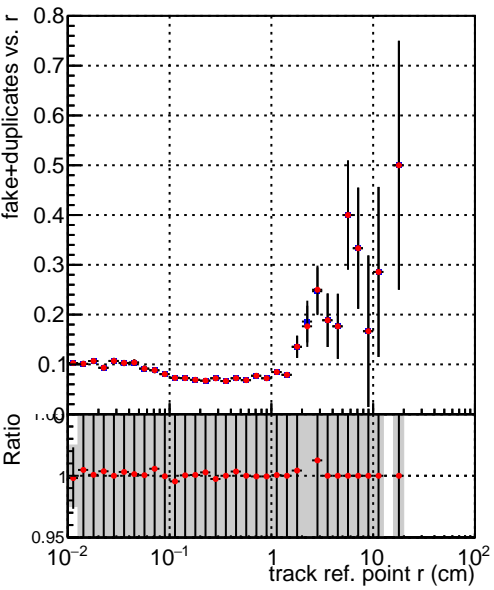

Efficiency vs vertos**fake+duplicates vs vert r**

Legend: **DQM_TT_ORIGINAL** (blue line with squares), **DQM_TT_MODIFIED_propToPlane_PRVersionFINAL6** (red line with diamonds)

Efficiency vs vert z**Efficiency vs. sim PV z****fake+duplicates vs Sim. PV z**