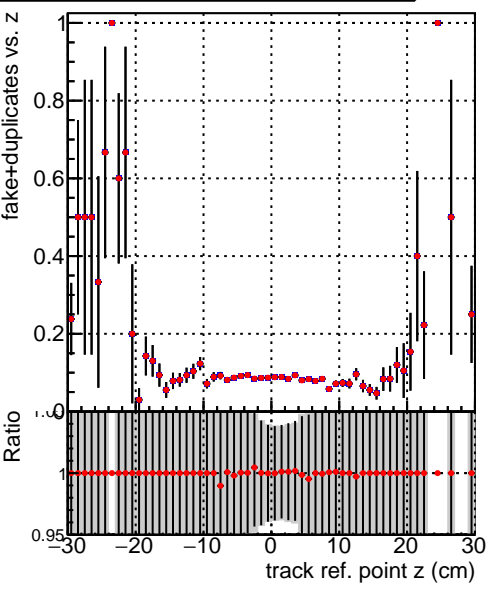

Efficiency vs vertos**fake+duplicates vs vert r**

Legend: **DQM_TT_ORIGINAL** (blue line with squares), **DQM_TT_MODIFIED_propToPlane_PRVersionFINAL6** (red line with diamonds)

Efficiency vs vert z**Efficiency vs. sim PV z****fake+duplicates vs Sim. PV z**