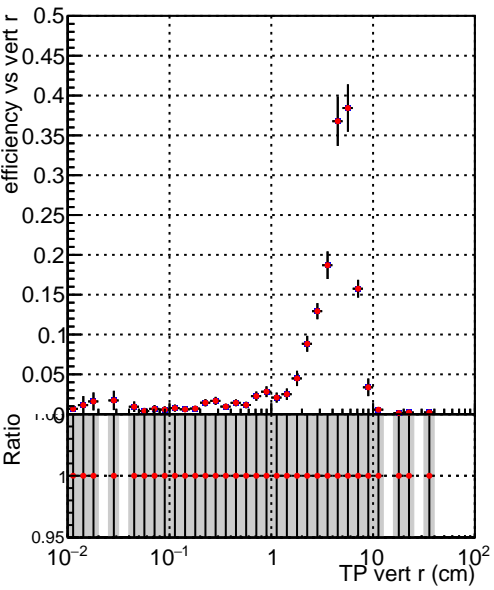

Efficiency vs vertos**fake+duplicates vs vert r**

Legend: **DQM_TT_ORIGINAL** (blue line with squares), **DQM_TT_MODIFIED_propToPlane_PRVersionFINAL6** (red line with diamonds)

Efficiency vs vert z**Efficiency vs. sim PV z****fake+duplicates vs Sim. PV z**