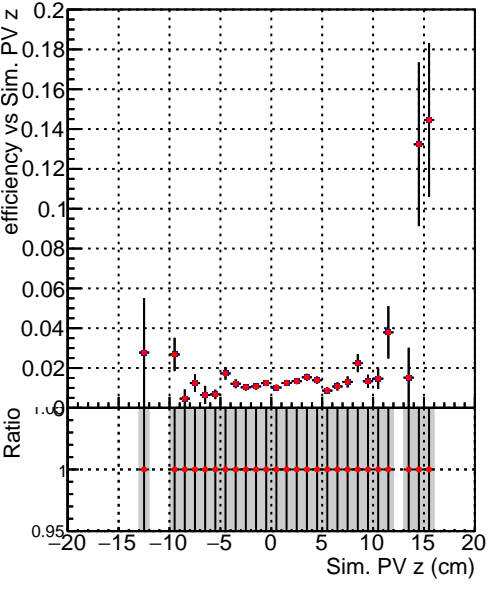

Efficiency vs vertos**fake+duplicates vs vert r**

Legend: **DQM_TT_ORIGINAL** (blue line with squares), **DQM_TT_MODIFIED_propToPlane_PRVersionFINAL6** (red line with diamonds)

Efficiency vs vert z**Efficiency vs. sim PV z****fake+duplicates vs Sim. PV z**