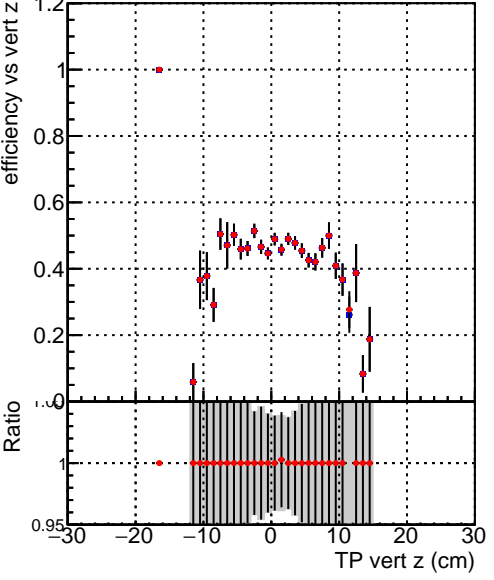

Efficiency vs vertpos

Efficiency vs vert z

Legend:
■ DQM_TT_ORIGINAL
● DQM_TT_MODIFIED_propToPlane_PRVersionFINAL6

Efficiency vs. sim PV z