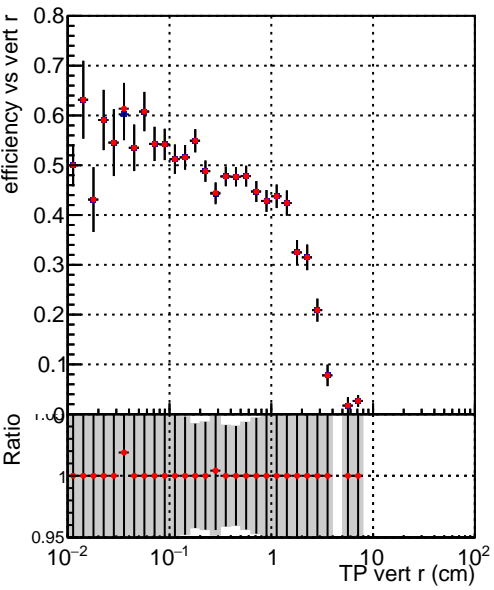

Efficiency vs vertpos

Efficiency vs vert z

Legend:
■ DQM_TT_ORIGINAL
● DQM_TT_MODIFIED_propToPlane_PRVersionFINAL6

Efficiency vs. sim PV z