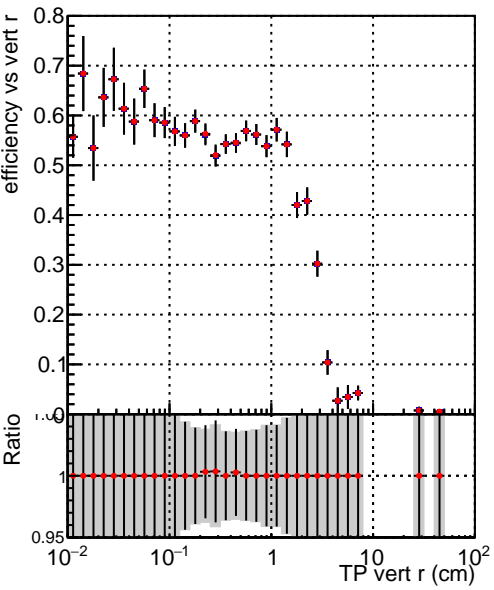

Efficiency vs vertpos

Legend: DQM_TT_ORIGINAL (blue square), DQM_TT_MODIFIED_propToPlane_PRVersionFINAL6 (red circle)

Efficiency vs. sim PV z