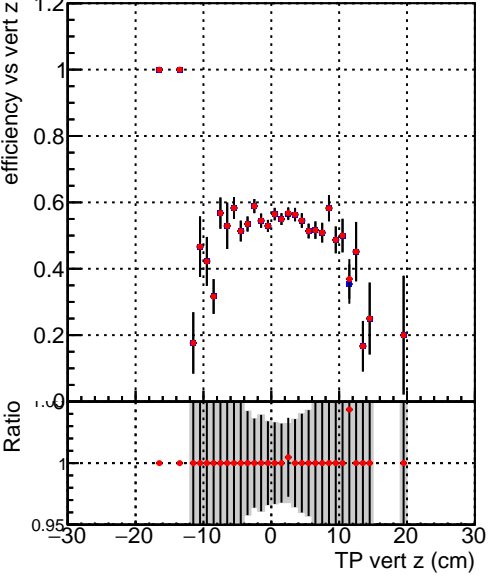

Efficiency vs vertpos

Legend: DQM_TT_ORIGINAL (blue square), DQM_TT_MODIFIED_propToPlane_PRVersionFINAL6 (red circle)

Efficiency vs. sim PV z