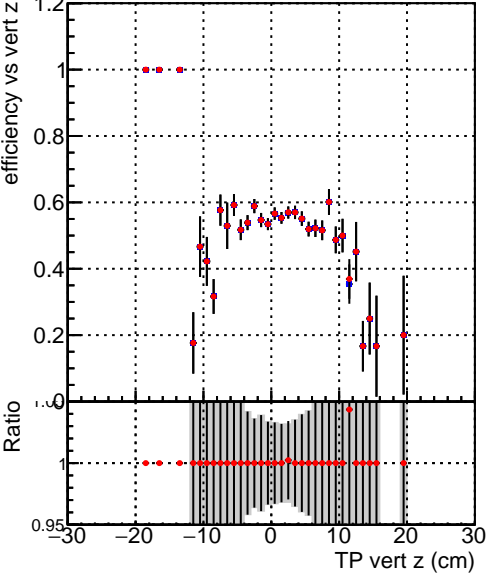

Efficiency vs vertpos

Efficiency vs TP vert z (cm)

Legend:
- DQM_TT_ORIGINAL (blue squares)
- DQM_TT_MODIFIED_propToPlane_PRVersionFINAL6 (red circles)

Efficiency vs. sim PV z