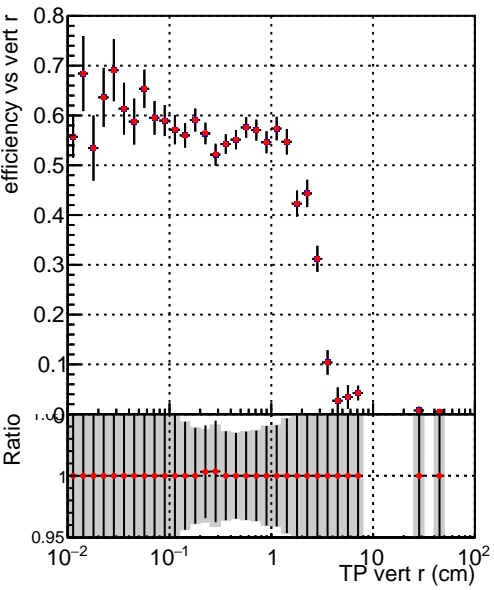

Efficiency vs vertpos

Efficiency vs TP vert z (cm)

Legend:
- DQM_TT_ORIGINAL (blue squares)
- DQM_TT_MODIFIED_propToPlane_PRVersionFINAL6 (red circles)

Efficiency vs. sim PV z