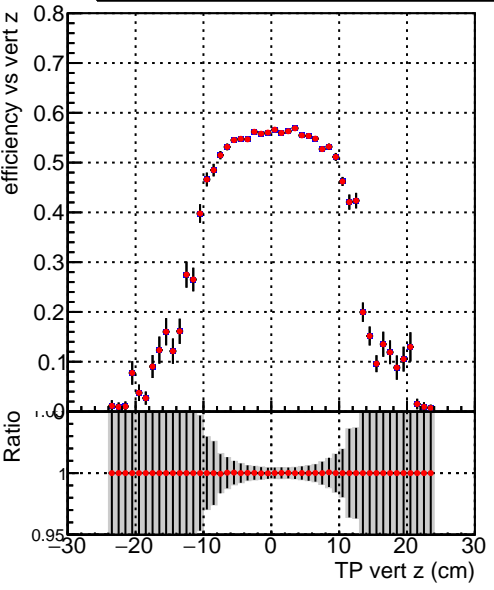

Efficiency vs vertpos**fake+duplicates vs vert r**

Legend: **DQM_TT_ORIGINAL** (blue line with squares), **DQM_TT_MODIFIED_propToPlane_PRVersionFINAL6** (red line with stars)

Efficiency vs vert z**Efficiency vs. sim PV z****fake+duplicates vs Sim. PV z**