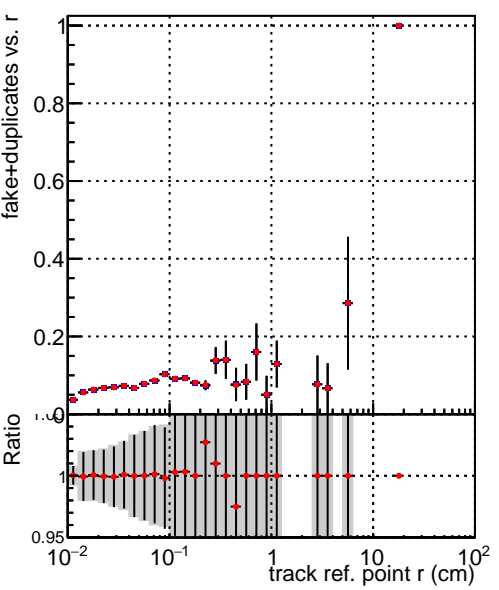

Efficiency vs vertpos**fake+duplicates vs vert r**

Legend: **DQM_TT_ORIGINAL** (blue line with squares), **DQM_TT_MODIFIED_propToPlane_PRVersionFINAL6** (red line with stars)

Efficiency vs vert z**Efficiency vs. sim PV z****fake+duplicates vs Sim. PV z**