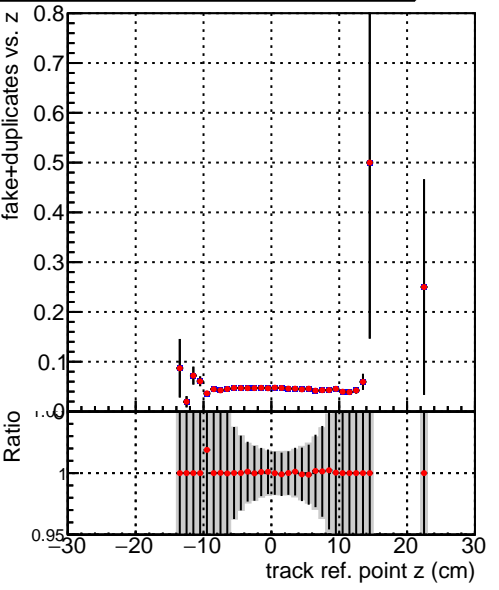

Efficiency vs vertpos**fake+duplicates vs vert r**

Legend: **DQM_TT_ORIGINAL** (blue line with squares), **DQM_TT_MODIFIED_propToPlane_PRVersionFINAL6** (red line with stars)

Efficiency vs vert z**Efficiency vs. sim PV z****fake+duplicates vs Sim. PV z**