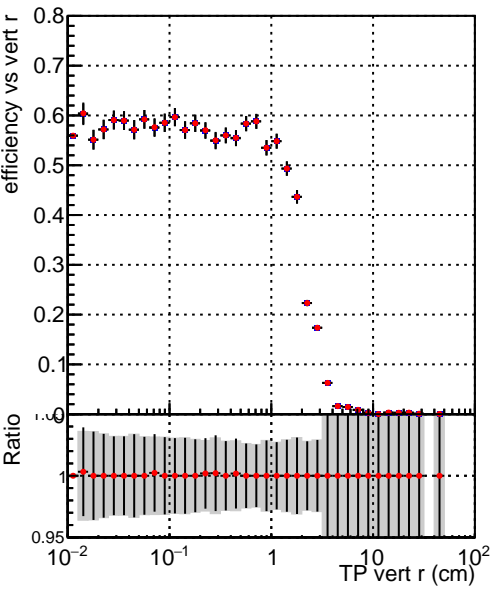

Efficiency vs vertpos**fake+duplicates vs vert r**

Legend: **DQM_TT_ORIGINAL** (blue line with squares), **DQM_TT_MODIFIED_propToPlane_PRVersionFINAL6** (red line with stars)

Efficiency vs vert z**Efficiency vs. sim PV z****fake+duplicates vs Sim. PV z**