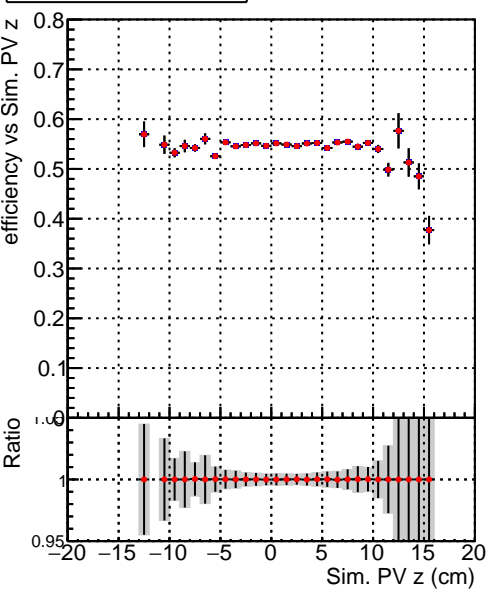

Efficiency vs vertpos**fake+duplicates vs vert r**

Legend: **DQM_TT_ORIGINAL** (blue line with squares), **DQM_TT_MODIFIED_propToPlane_PRVersionFINAL6** (red line with stars)

Efficiency vs vert z**Efficiency vs. sim PV z****fake+duplicates vs Sim. PV z**