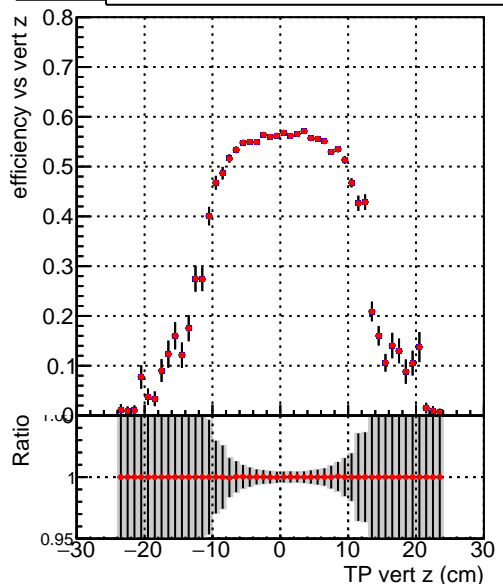

Efficiency vs vertpos**fake+duplicates vs vert r****Efficiency**

Legend:
— DQM_TT_ORIGINAL
— DQM_TT_MODIFIED_propToPlane_PRRVersionFINAL6

**Efficiency vs. sim PV z****fake+duplicates vs Sim. PV z**