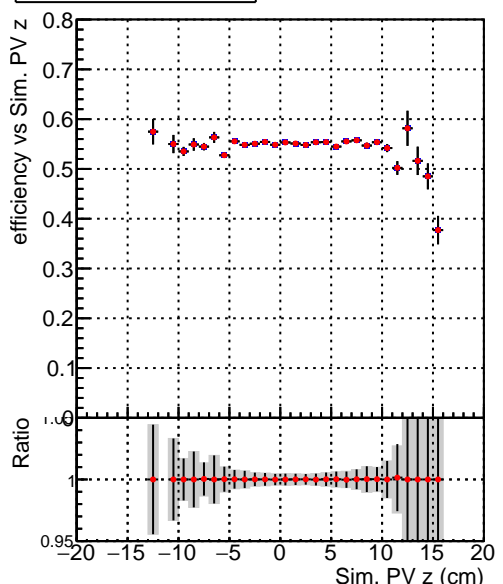

Efficiency vs vertpos**fake+duplicates vs vert r****Efficiency**

Legend:
— DQM_TT_ORIGINAL
— DQM_TT_MODIFIED_propToPlane_PRRVersionFINAL6

**Efficiency vs. sim PV z****fake+duplicates vs Sim. PV z**