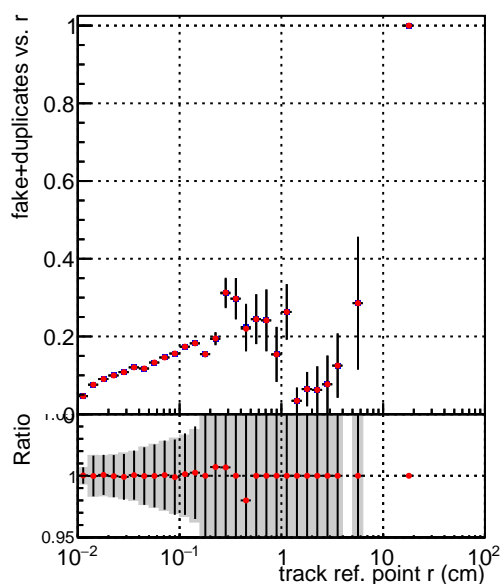

Efficiency vs vertpos**fake+duplicates vs vert r****Efficiency**

Legend:
— DQM_TT_ORIGINAL
— DQM_TT_MODIFIED_propToPlane_PRRVersionFINAL6

**Efficiency vs. sim PV z****fake+duplicates vs Sim. PV z**