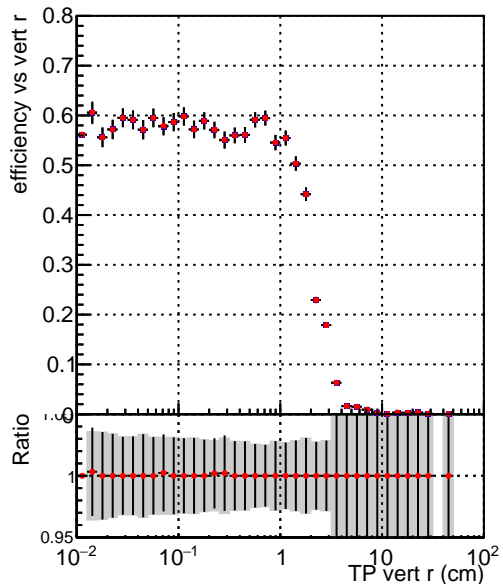

Efficiency vs vertpos**fake+duplicates vs vert r****Efficiency**

Legend:
— DQM_TT_ORIGINAL
— DQM_TT_MODIFIED_propToPlane_PRRVersionFINAL6

**Efficiency vs. sim PV z****fake+duplicates vs Sim. PV z**