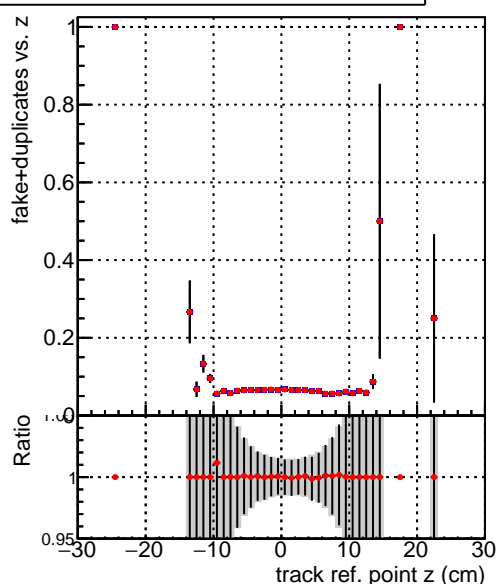

Efficiency vs vertpos**fake+duplicates vs vert r****Efficiency**

Legend:
— DQM_TT_ORIGINAL
— DQM_TT_MODIFIED_propToPlane_PRRVersionFINAL6

**Efficiency vs. sim PV z****fake+duplicates vs Sim. PV z**