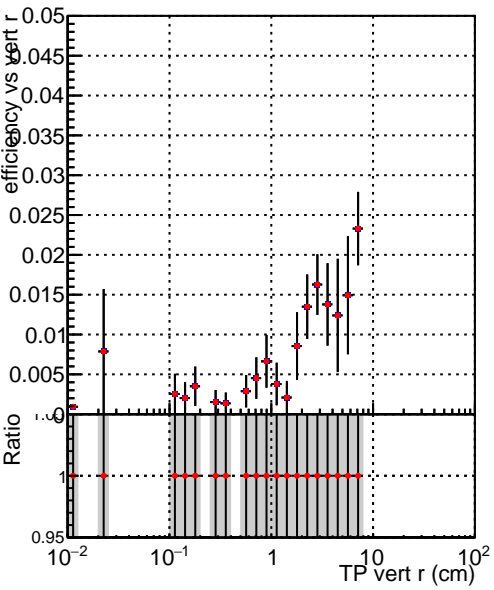

Efficiency vs vertpos**fake+duplicates vs vert r**

Legend: **DQM_TT_ORIGINAL** (blue line with squares), **DQM_TT_MODIFIED_propToPlane_PRVersionFINAL5** (red line with circles)

Efficiency vs vert z**Efficiency vs. sim PV z****fake+duplicates vs Sim. PV z**