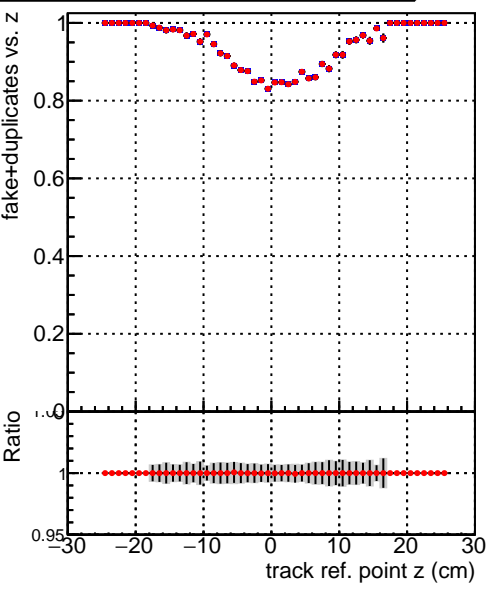

Efficiency vs vertpos**fake+duplicates vs vert r**

Legend: **DQM_TT_ORIGINAL** (blue line with squares), **DQM_TT_MODIFIED_propToPlane_PRVersionFINAL5** (red line with circles)

Efficiency vs vert z**Efficiency vs. sim PV z****fake+duplicates vs Sim. PV z**