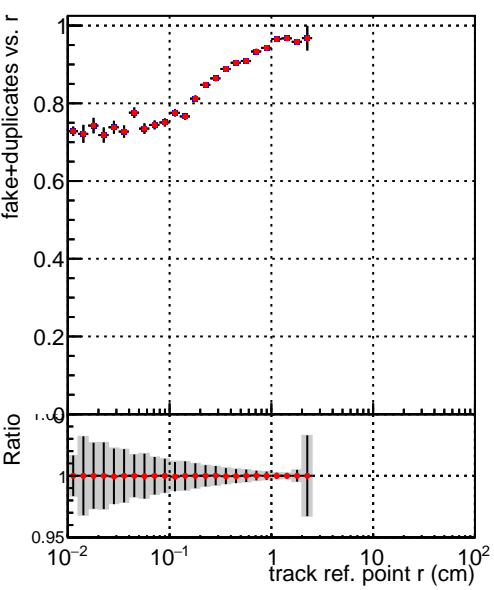

Efficiency vs vertpos**fake+duplicates vs vert r**

Legend: **DQM_TT_ORIGINAL** (blue line with squares), **DQM_TT_MODIFIED_propToPlane_PRVersionFINAL5** (red line with circles)

Efficiency vs vert z**Efficiency vs. sim PV z****fake+duplicates vs Sim. PV z**