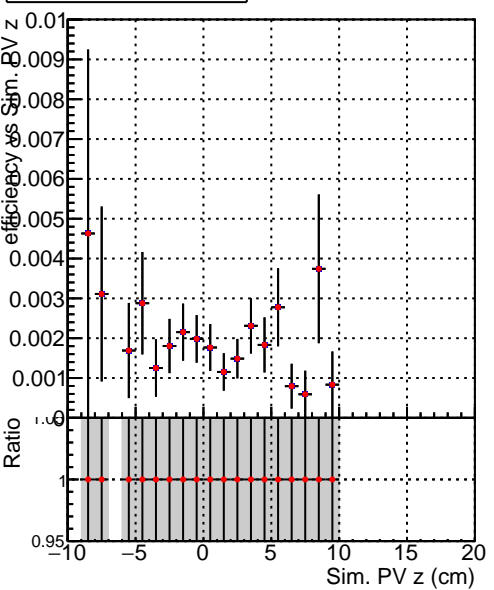

Efficiency vs vertpos**fake+duplicates vs vert r**

Legend: **DQM_TT_ORIGINAL** (blue line with squares), **DQM_TT_MODIFIED_propToPlane_PRVersionFINAL5** (red line with circles)

Efficiency vs vert z**Efficiency vs. sim PV z****fake+duplicates vs Sim. PV z**