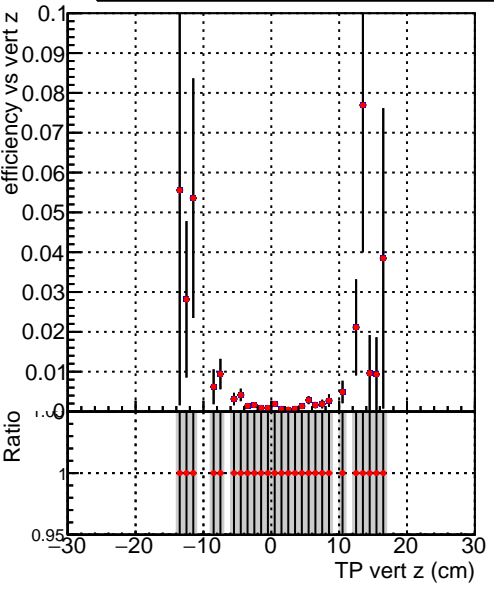

Efficiency vs vertpos**fake+duplicates vs vert r**

Legend: **DQM_TT_ORIGINAL** (blue line with squares), **DQM_TT_MODIFIED_propToPlane_PRVersionFINAL5** (red line with circles)

Efficiency vs vert z**Efficiency vs. sim PV z****fake+duplicates vs Sim. PV z**