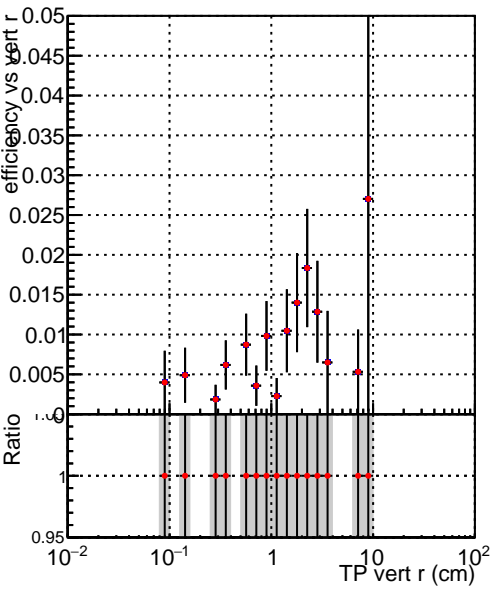

Efficiency vs vertpos

Legend: DQM\_TT\_ORIGINAL (blue square), DQM\_TT\_MODIFIED\_propToPlane\_PRVersionFINAL5 (red circle)

Efficiency vs. sim PV z