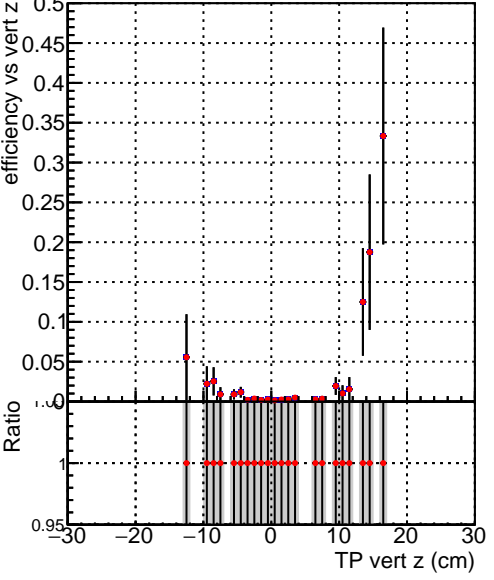

Efficiency vs vertpos

Legend: DQM\_TT\_ORIGINAL (blue square), DQM\_TT\_MODIFIED\_propToPlane\_PRVersionFINAL5 (red circle)

Efficiency vs. sim PV z