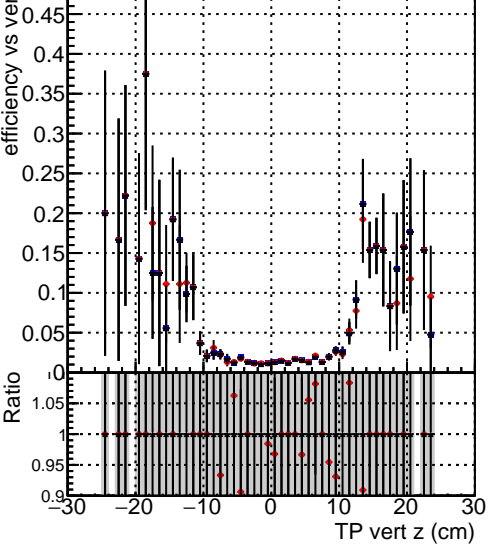

**Efficiency vs vertpos****fake+duplicates vs vert r**

Legend for Efficiency vs. vert r and fake+duplicates vs. track ref. point r:

- DQM\_TT\_ORIGINAL
- DQM\_TT\_MODIFIED\_propToPlane\_PRRVersionFINAL2
- DQM\_TT\_MODIFIED\_propToPlane\_PRRVersionFINAL4

**Efficiency vs. vert z****Efficiency vs. sim PV z****fake+duplicates vs Sim. PV z**