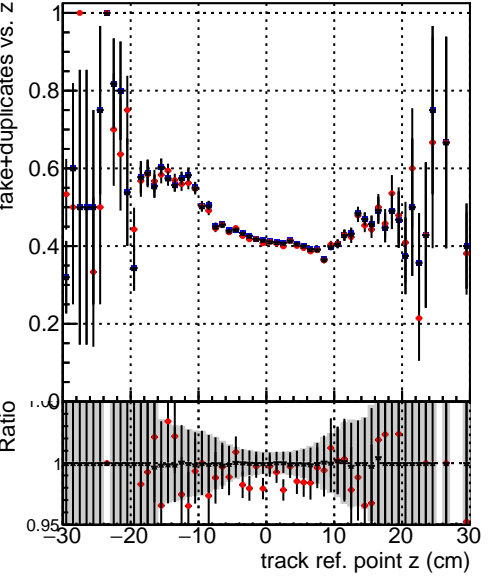

**Efficiency vs vertpos****fake+duplicates vs vert r**

Legend for Efficiency vs. vert r and fake+duplicates vs. track ref. point r:

- DQM\_TT\_ORIGINAL
- DQM\_TT\_MODIFIED\_propToPlane\_PRRVersionFINAL2
- DQM\_TT\_MODIFIED\_propToPlane\_PRRVersionFINAL4

**Efficiency vs. vert z****Efficiency vs. sim PV z****fake+duplicates vs Sim. PV z**