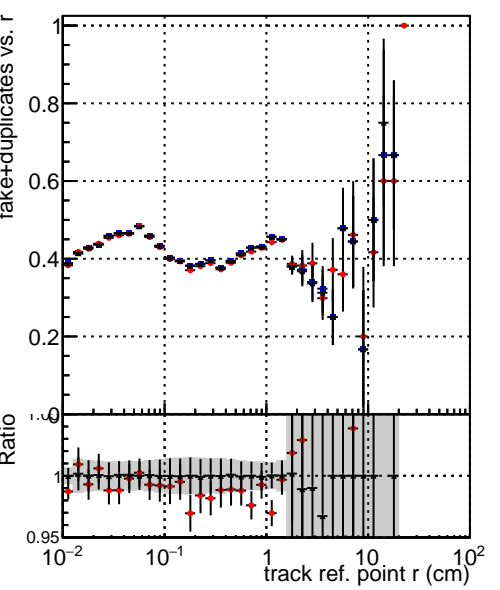

**Efficiency vs vertpos****fake+duplicates vs vert r**

Legend for Efficiency vs. vert r and fake+duplicates vs. track ref. point r:

- DQM\_TT\_ORIGINAL
- DQM\_TT\_MODIFIED\_propToPlane\_PRRVersionFINAL2
- DQM\_TT\_MODIFIED\_propToPlane\_PRRVersionFINAL4

**Efficiency vs. vert z****Efficiency vs. sim PV z****fake+duplicates vs Sim. PV z**