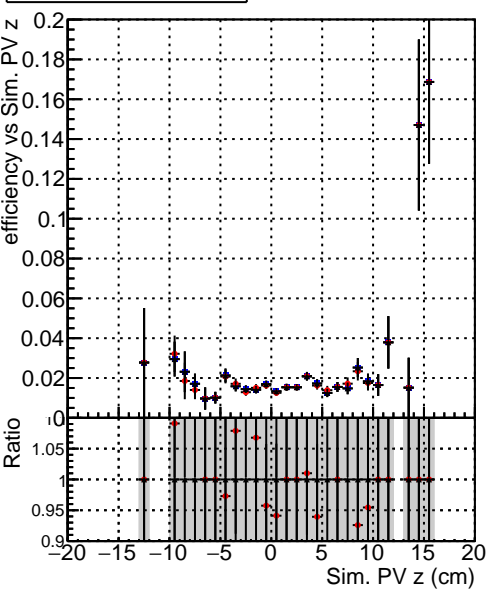

**Efficiency vs vertpos****fake+duplicates vs vert r**

Legend for Efficiency vs. vert r and fake+duplicates vs. track ref. point r:

- DQM\_TT\_ORIGINAL
- DQM\_TT\_MODIFIED\_propToPlane\_PRRVersionFINAL2
- DQM\_TT\_MODIFIED\_propToPlane\_PRRVersionFINAL4

**Efficiency vs. vert z****Efficiency vs. sim PV z****fake+duplicates vs Sim. PV z**