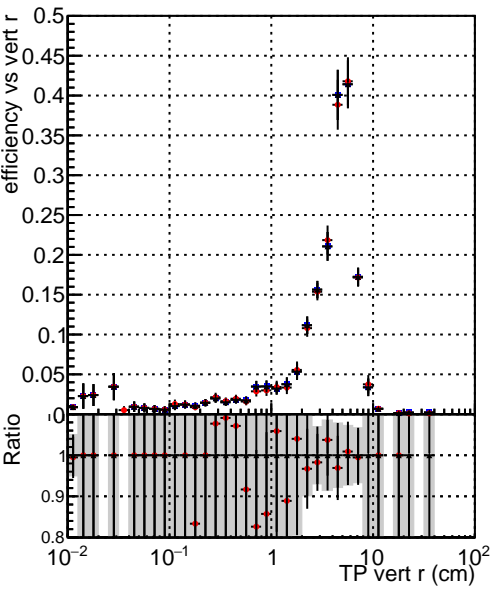

**Efficiency vs vertpos****fake+duplicates vs vert r**

Legend for Efficiency vs. vert r and fake+duplicates vs. track ref. point r:

- DQM\_TT\_ORIGINAL
- DQM\_TT\_MODIFIED\_propToPlane\_PRRVersionFINAL2
- DQM\_TT\_MODIFIED\_propToPlane\_PRRVersionFINAL4

**Efficiency vs. vert z****Efficiency vs. sim PV z****fake+duplicates vs Sim. PV z**