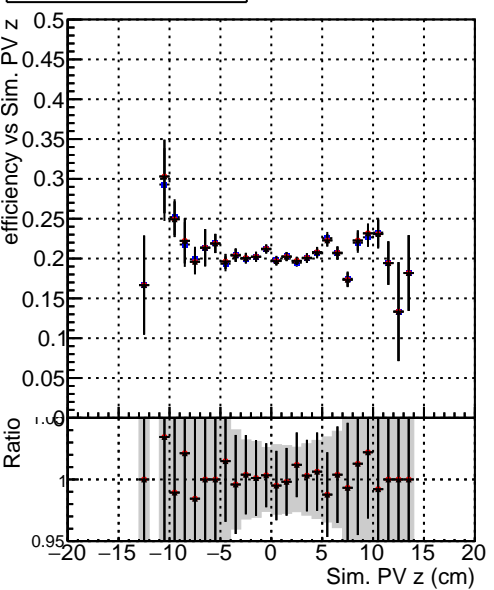

**Efficiency vs vertpos****fake+duplicates vs vert r**

Legend for Efficiency vs. TP vert z and fake+duplicates vs. track ref. point z:

- Blue squares: DQM\_TT\_ORIGINAL
- Red circles: DQM\_TT\_MODIFIED\_propToPlane\_PRRVersionFINAL2
- Black triangles: DQM\_TT\_MODIFIED\_propToPlane\_PRRVersionFINAL3

**Efficiency vs TP vert z****Efficiency vs. sim PV z****fake+duplicates vs Sim. PV z**