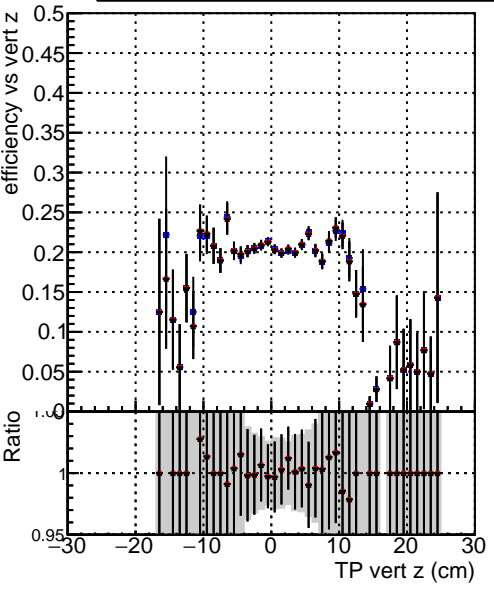

**Efficiency vs vertpos****fake+duplicates vs vert r**

Legend for Efficiency vs. TP vert z and fake+duplicates vs. track ref. point z:

- Blue squares: DQM\_TT\_ORIGINAL
- Red circles: DQM\_TT\_MODIFIED\_propToPlane\_PRRVersionFINAL2
- Black triangles: DQM\_TT\_MODIFIED\_propToPlane\_PRRVersionFINAL3

**Efficiency vs TP vert z****Efficiency vs. sim PV z****fake+duplicates vs Sim. PV z**