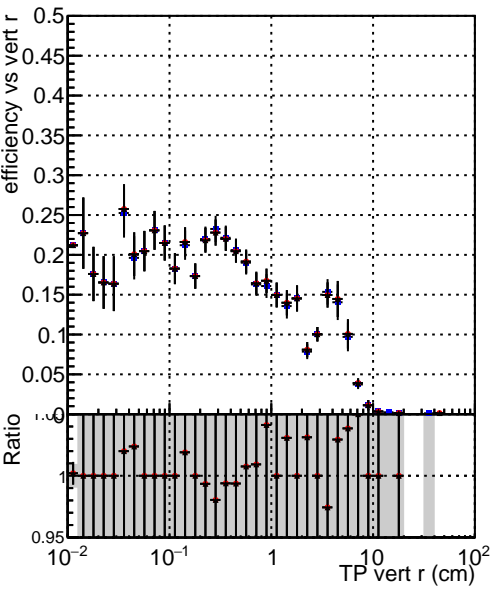

**Efficiency vs vertpos****fake+duplicates vs vert r**

Legend for Efficiency vs. TP vert z and fake+duplicates vs. track ref. point z:

- Blue squares: DQM\_TT\_ORIGINAL
- Red circles: DQM\_TT\_MODIFIED\_propToPlane\_PRRVersionFINAL2
- Black triangles: DQM\_TT\_MODIFIED\_propToPlane\_PRRVersionFINAL3

**Efficiency vs TP vert z****Efficiency vs. sim PV z****fake+duplicates vs Sim. PV z**