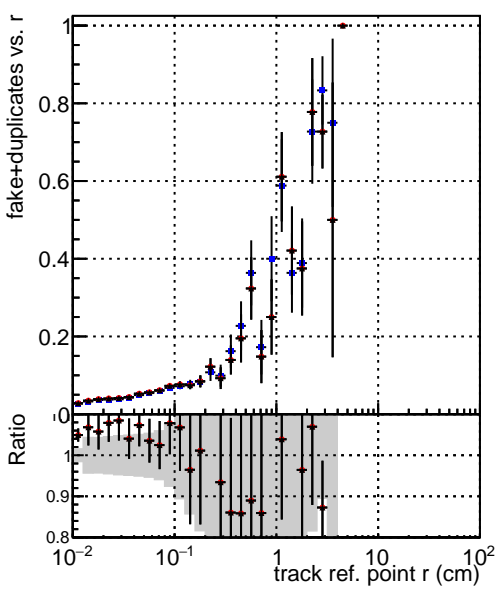

**Efficiency vs vertpos****fake+duplicates vs vert r**

Legend for Efficiency vs. TP vert z and fake+duplicates vs. track ref. point z:

- Blue squares: DQM\_TT\_ORIGINAL
- Red circles: DQM\_TT\_MODIFIED\_propToPlane\_PRRVersionFINAL2
- Black triangles: DQM\_TT\_MODIFIED\_propToPlane\_PRRVersionFINAL3

**Efficiency vs TP vert z****Efficiency vs. sim PV z****fake+duplicates vs Sim. PV z**