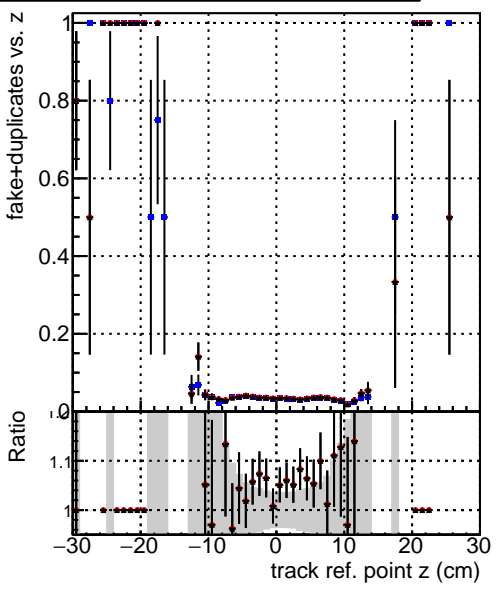

**Efficiency vs vertpos****fake+duplicates vs vert r**

Legend for Efficiency vs. TP vert z and fake+duplicates vs. track ref. point z:

- Blue squares: DQM\_TT\_ORIGINAL
- Red circles: DQM\_TT\_MODIFIED\_propToPlane\_PRRVersionFINAL2
- Black triangles: DQM\_TT\_MODIFIED\_propToPlane\_PRRVersionFINAL3

**Efficiency vs TP vert z****Efficiency vs. sim PV z****fake+duplicates vs Sim. PV z**