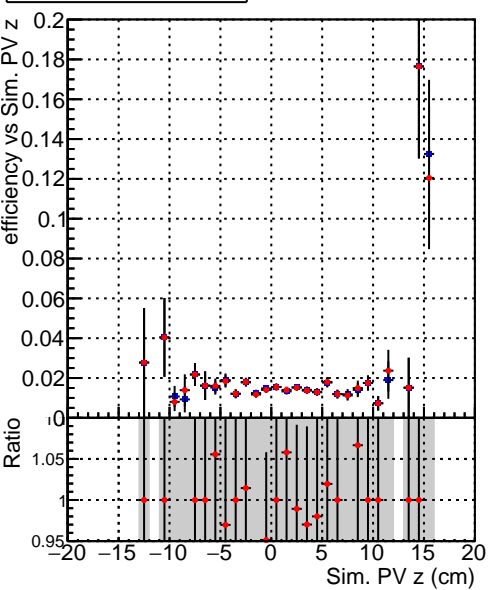

Efficiency vs vertpos**fake+duplicates vs vert r**

Legend: **DQM_TT_ORIGINAL** (blue squares), **DQM_TT_MODIFIED_propToPlane_PRVersionFINAL2** (red circles)

Efficiency vs vert z**Efficiency vs. sim PV z****fake+duplicates vs Sim. PV z**