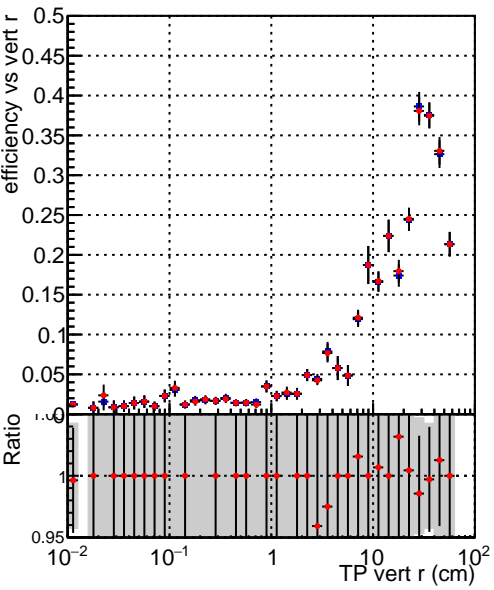

Efficiency vs vertpos**fake+duplicates vs vert r**

Legend: **DQM_TT_ORIGINAL** (blue squares), **DQM_TT_MODIFIED_propToPlane_PRVersionFINAL2** (red circles)

Efficiency vs vert z**Efficiency vs. sim PV z****fake+duplicates vs Sim. PV z**