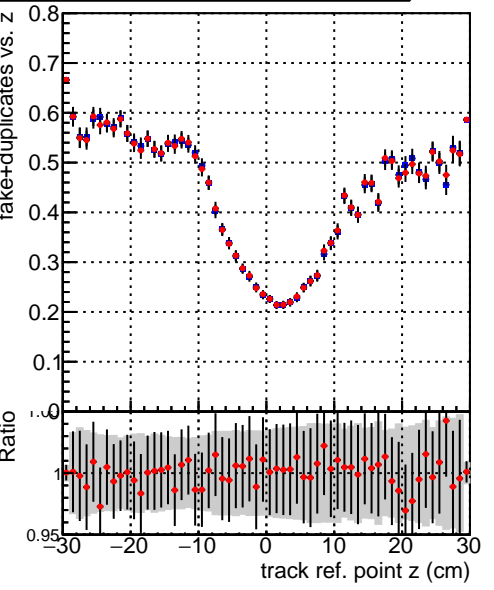

Efficiency vs vertpos**fake+duplicates vs vert r**

Legend: **DQM_TT_ORIGINAL** (blue squares), **DQM_TT_MODIFIED_propToPlane_PRVersionFINAL2** (red circles)

Efficiency vs vert z**Efficiency vs. sim PV z****fake+duplicates vs Sim. PV z**