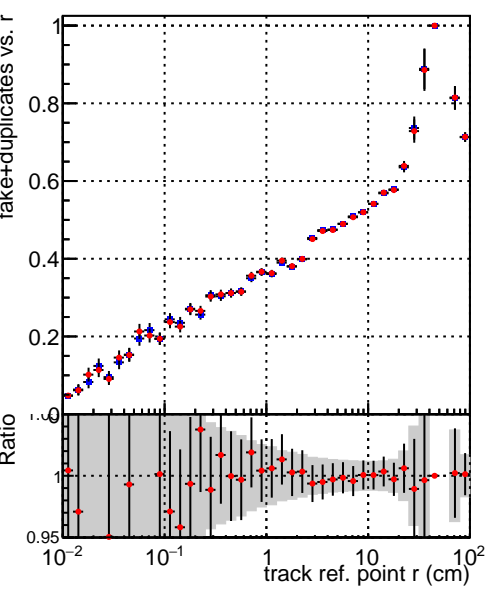

Efficiency vs vertpos**fake+duplicates vs vert r**

Legend: **DQM_TT_ORIGINAL** (blue squares), **DQM_TT_MODIFIED_propToPlane_PRVersionFINAL2** (red circles)

Efficiency vs vert z**Efficiency vs. sim PV z****fake+duplicates vs Sim. PV z**