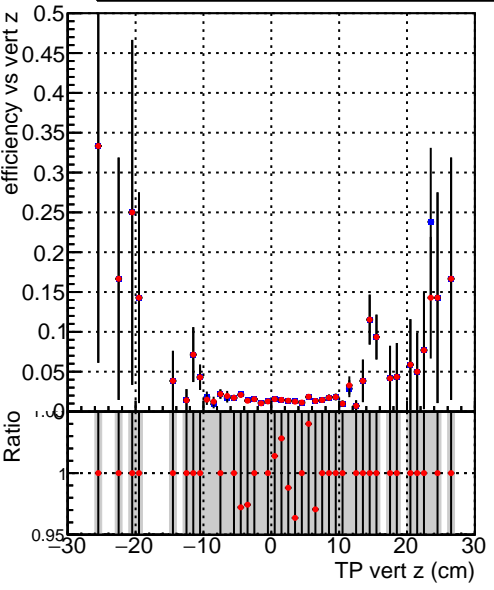

Efficiency vs vertpos**fake+duplicates vs vert r**

Legend: **DQM_TT_ORIGINAL** (blue squares), **DQM_TT_MODIFIED_propToPlane_PRVersionFINAL2** (red circles)

Efficiency vs vert z**Efficiency vs. sim PV z****fake+duplicates vs Sim. PV z**