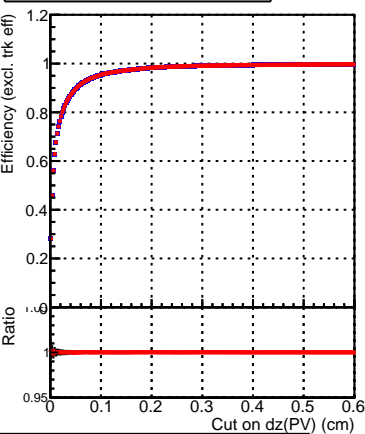

Efficiency vs. dz (PV)

Efficiency (tracking eff factorized out) vs. dz (PV)

Legend: DQM_TT_ORIGINAL (blue line), DQM_TT_MODIFIED_propToPlane_PRVersionFINAL2 (red line). Fake rate (black line).