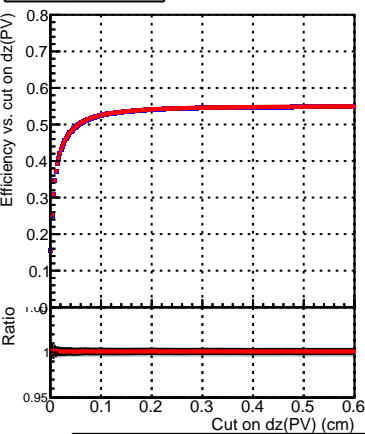

Efficiency vs. dz (PV)

Efficiency (tracking eff factorized out) vs. dz (PV)

Legend: DQM_TT_ORIGINAL (blue line), DQM_TT_MODIFIED_propToPlane_PRVersionFINAL2 (red line). Fake rate (black line).