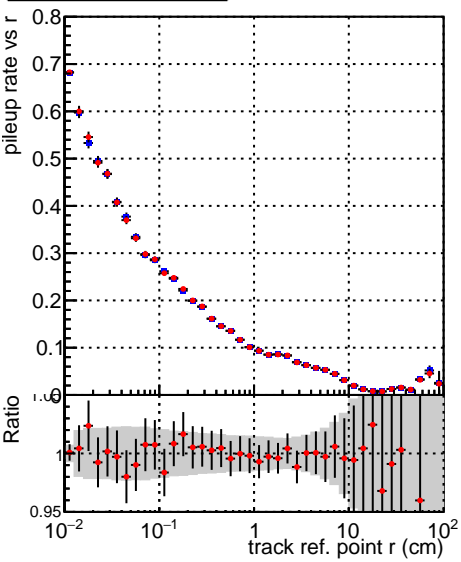

**Fake rate vs vertpos****Duplicates Rate vs vertpos****Pileup rate vs vertpos**

Legend: **DQM\_TT\_ORIGINAL** (blue squares), **DQM\_TT\_MODIFIED\_propToPlane\_PRVersionFINAL2** (red circles)

**Fake rate vs v****Fake rate vs. sim PV z****Duplicates Rate vs sim PV z****Pileup rate vs. sim PV z**