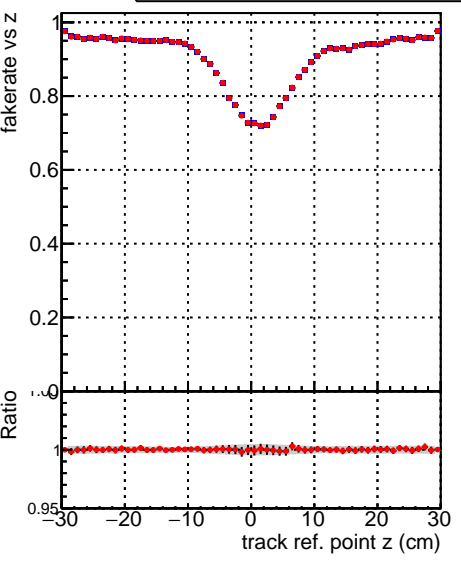

**Fake rate vs vertpos****Duplicates Rate vs vertpos****Pileup rate vs vertpos**

Legend: **DQM\_TT\_ORIGINAL** (blue squares), **DQM\_TT\_MODIFIED\_propToPlane\_PRVersionFINAL2** (red circles)

**Fake rate vs v****Fake rate vs. sim PV z****Duplicates Rate vs sim PV z****Pileup rate vs. sim PV z**