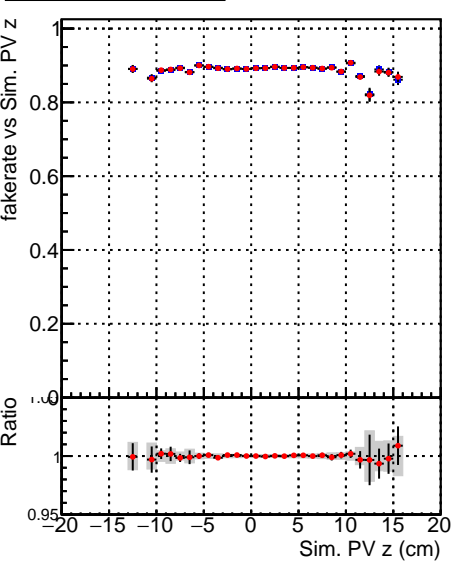

**Fake rate vs vertpos****Duplicates Rate vs vertpos****Pileup rate vs vertpos**

Legend: **DQM\_TT\_ORIGINAL** (blue squares), **DQM\_TT\_MODIFIED\_propToPlane\_PRVersionFINAL2** (red circles)

**Fake rate vs v****Fake rate vs. sim PV z****Duplicates Rate vs sim PV z****Pileup rate vs. sim PV z**