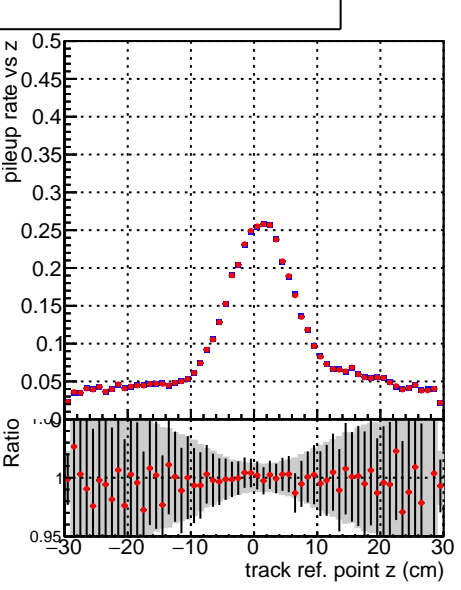

**Fake rate vs vertpos****Duplicates Rate vs vertpos****Pileup rate vs vertpos**

Legend: **DQM\_TT\_ORIGINAL** (blue squares), **DQM\_TT\_MODIFIED\_propToPlane\_PRVersionFINAL2** (red circles)

**Fake rate vs v****Fake rate vs. sim PV z****Duplicates Rate vs sim PV z****Pileup rate vs. sim PV z**