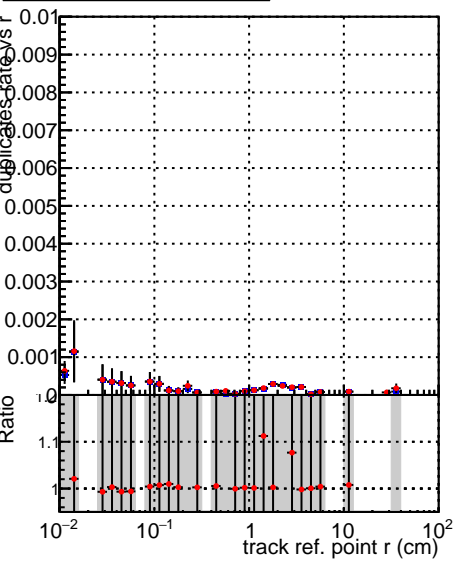

**Fake rate vs vertpos****Duplicates Rate vs vertpos****Pileup rate vs vertpos**

Legend: **DQM\_TT\_ORIGINAL** (blue squares), **DQM\_TT\_MODIFIED\_propToPlane\_PRVersionFINAL2** (red circles)

**Fake rate vs v****Fake rate vs. sim PV z****Duplicates Rate vs sim PV z****Pileup rate vs. sim PV z**