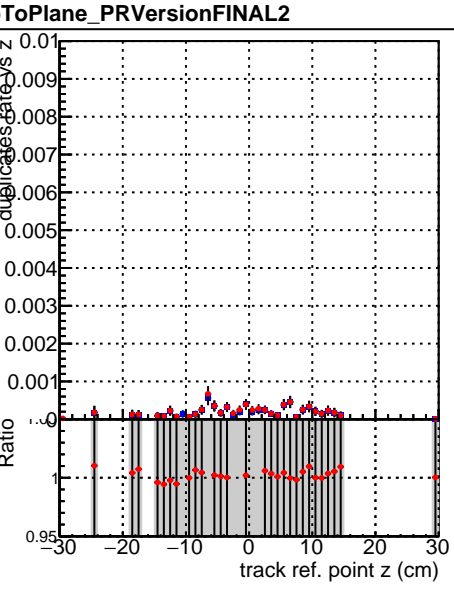

**Fake rate vs vertpos****Duplicates Rate vs vertpos****Pileup rate vs vertpos**

Legend: **DQM\_TT\_ORIGINAL** (blue squares), **DQM\_TT\_MODIFIED\_propToPlane\_PRVersionFINAL2** (red circles)

**Fake rate vs v****Fake rate vs. sim PV z****Duplicates Rate vs sim PV z****Pileup rate vs. sim PV z**