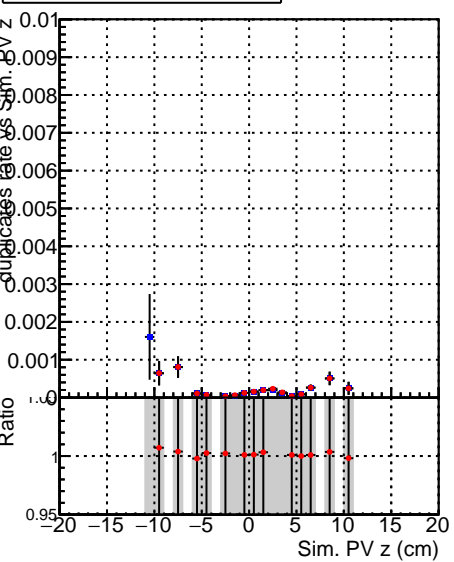

**Fake rate vs vertpos****Duplicates Rate vs vertpos****Pileup rate vs vertpos**

Legend: **DQM\_TT\_ORIGINAL** (blue squares), **DQM\_TT\_MODIFIED\_propToPlane\_PRVersionFINAL2** (red circles)

**Fake rate vs v****Fake rate vs. sim PV z****Duplicates Rate vs sim PV z****Pileup rate vs. sim PV z**