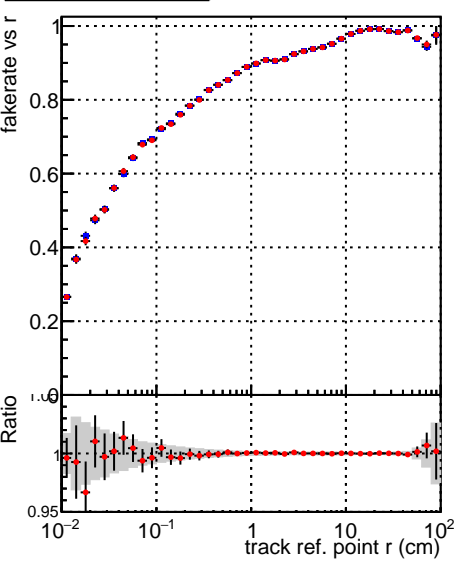

**Fake rate vs vertpos****Duplicates Rate vs vertpos****Pileup rate vs vertpos**

Legend: **DQM\_TT\_ORIGINAL** (blue squares), **DQM\_TT\_MODIFIED\_propToPlane\_PRVersionFINAL2** (red circles)

**Fake rate vs v****Fake rate vs. sim PV z****Duplicates Rate vs sim PV z****Pileup rate vs. sim PV z**