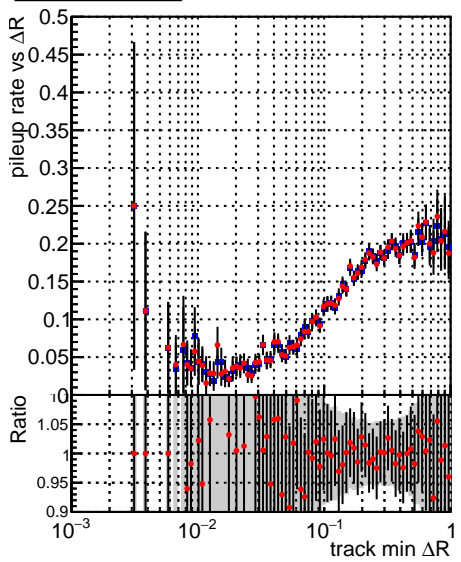

Fake rate vs dr**Duplicates Rate vs dr****Pileup rate vs dr**

■ DQM_TT_ORIGINAL
● DQM_TT_MODIFIED_propToPlane_PRVersioniFINAL

Fake rate vs ΔR(track, jet)**Fake rate vs pu****Duplicates Rate vs pu****Pileup rate vs pu**