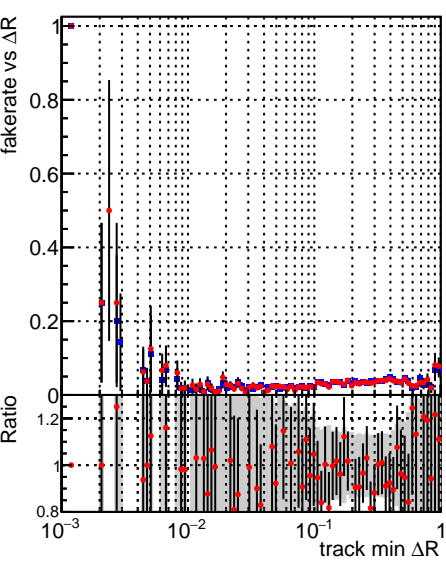

Fake rate vs dr**Duplicates Rate vs dr****Pileup rate vs dr**

■ DQM_TT_ORIGINAL
● DQM_TT_MODIFIED_propToPlane_PRVersioniFINAL

Fake rate vs ΔR(track, jet)**Fake rate vs pu****Duplicates Rate vs pu****Pileup rate vs pu**