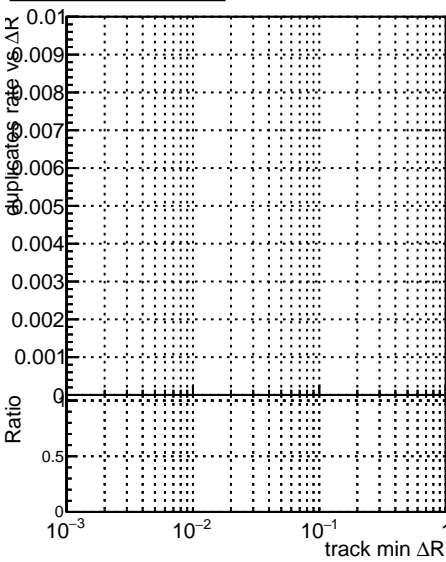

Fake rate vs dr**Duplicates Rate vs dr****Pileup rate vs dr**

■ DQM_TT_ORIGINAL
● DQM_TT_MODIFIED_propToPlane_PRVersioniFINAL

Fake rate vs ΔR(track, jet)**Fake rate vs pu****Duplicates Rate vs pu****Pileup rate vs pu**