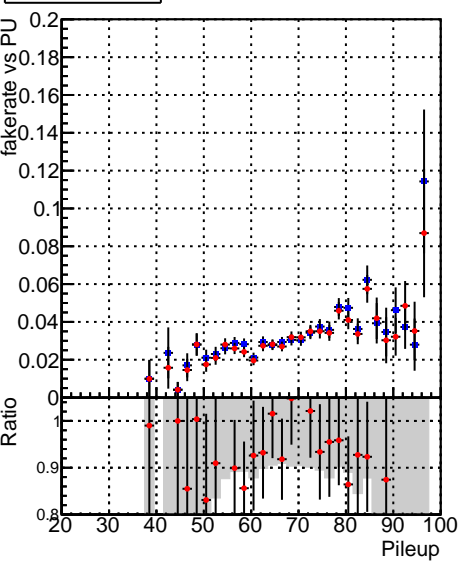

Fake rate vs dr**Duplicates Rate vs dr****Pileup rate vs dr**

■ DQM_TT_ORIGINAL
● DQM_TT_MODIFIED_propToPlane_PRVersioniFINAL

Fake rate vs ΔR(track, jet)**Fake rate vs pu****Duplicates Rate vs pu****Pileup rate vs pu**