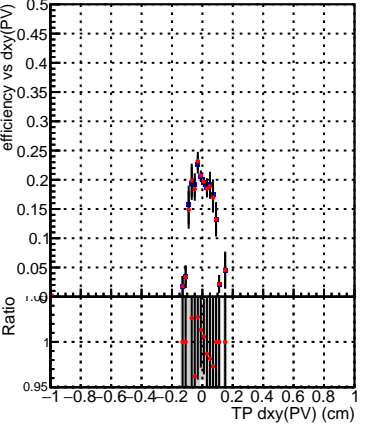

Efficiency vs Dxy(PV)

Efficiency vs Dxy(PV) Legend: DQM_TT_ORIGINAL (blue square), DQM_TT_MODIFIED_propToPlane_PRVersioniFINAL (red circle)

Efficiency vs Dz(PV)

Efficiency vs Dz(PV)