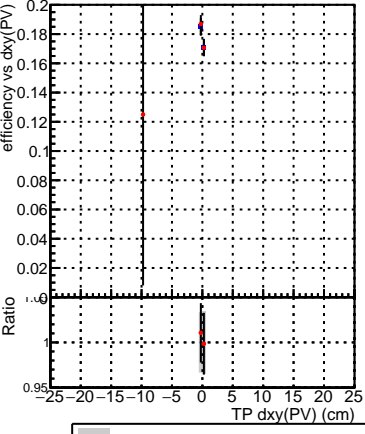

Efficiency vs Dxy(PV)

Efficiency vs Dxy(PV) Legend: DQM_TT_ORIGINAL (blue square), DQM_TT_MODIFIED_propToPlane_PRVersioniFINAL (red circle)

Efficiency vs Dz(PV)

Efficiency vs Dz(PV)