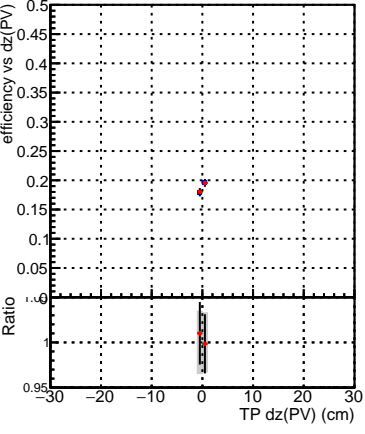

Efficiency vs Dxy(PV)

Efficiency vs Dxy(PV) Legend: DQM_TT_ORIGINAL (blue square), DQM_TT_MODIFIED_propToPlane_PRVersioniFINAL (red circle)

Efficiency vs Dz(PV)

Efficiency vs Dz(PV)