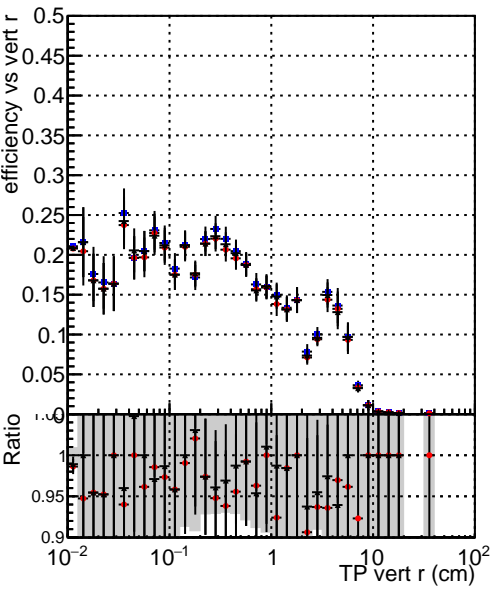

Efficiency vs vertpos**fake+duplicates vs vert r**

Legend for Efficiency vs. vert r and fake+duplicates vs. track ref. point r:

- Blue circle: DQM_TT_ORIGINAL
- Red circle: DQM_TT_MODIFIED_layerProcv2
- Black circle: DQM_TT_MODIFIED_layerProcv2_OctoberVersion

Efficiency vs vert z**Efficiency vs. sim PV z****fake+duplicates vs Sim. PV z**