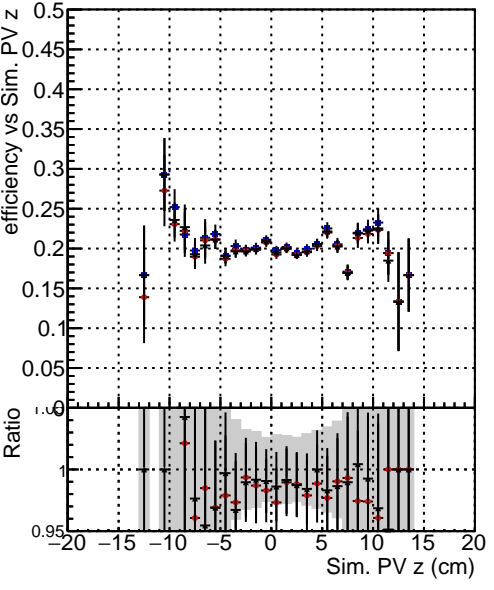

Efficiency vs vertpos**fake+duplicates vs vert r**

Legend for Efficiency vs. vert r and fake+duplicates vs. track ref. point r:

- Blue circle: DQM_TT_ORIGINAL
- Red circle: DQM_TT_MODIFIED_layerProcv2
- Black circle: DQM_TT_MODIFIED_layerProcv2_OctoberVersion

Efficiency vs vert z**Efficiency vs. sim PV z****fake+duplicates vs Sim. PV z**