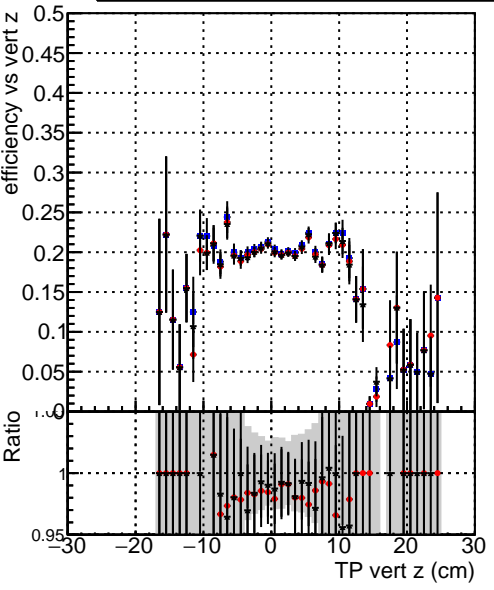

Efficiency vs vertpos**fake+duplicates vs vert r**

Legend for Efficiency vs. vert r and fake+duplicates vs. track ref. point r:

- Blue circle: DQM_TT_ORIGINAL
- Red circle: DQM_TT_MODIFIED_layerProcv2
- Black circle: DQM_TT_MODIFIED_layerProcv2_OctoberVersion

Efficiency vs vert z**Efficiency vs. sim PV z****fake+duplicates vs Sim. PV z**