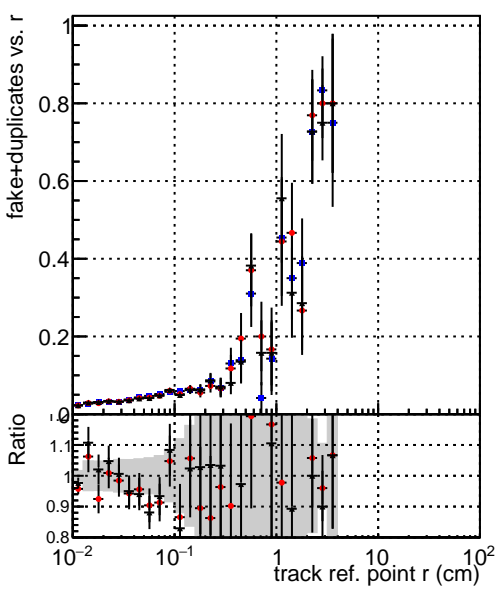

Efficiency vs vertpos**fake+duplicates vs vert r**

Legend for Efficiency vs. vert r and fake+duplicates vs. track ref. point r:

- Blue circle: DQM_TT_ORIGINAL
- Red circle: DQM_TT_MODIFIED_layerProcv2
- Black circle: DQM_TT_MODIFIED_layerProcv2_OctoberVersion

Efficiency vs vert z**Efficiency vs. sim PV z****fake+duplicates vs Sim. PV z**