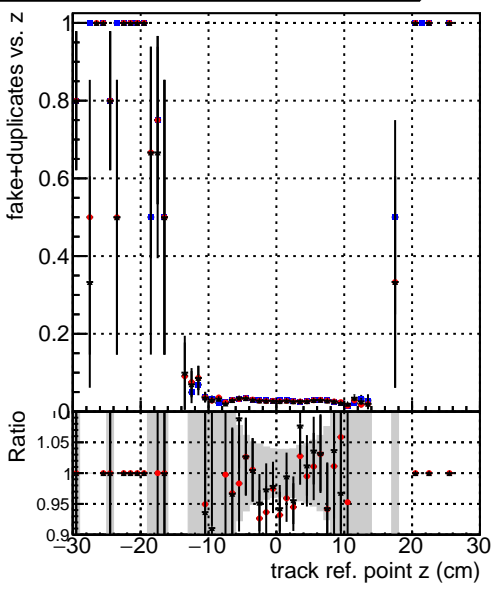

Efficiency vs vertpos**fake+duplicates vs vert r**

Legend for Efficiency vs. vert r and fake+duplicates vs. track ref. point r:

- Blue circle: DQM_TT_ORIGINAL
- Red circle: DQM_TT_MODIFIED_layerProcv2
- Black circle: DQM_TT_MODIFIED_layerProcv2_OctoberVersion

Efficiency vs vert z**Efficiency vs. sim PV z****fake+duplicates vs Sim. PV z**