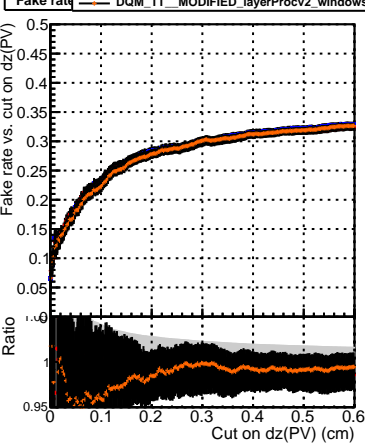

Efficiency vs. dz (PV)

Efficiency (tracking eff factorized out) vs. dz (PV)

Fake rate

- DQM_TT ORIGINAL
- DQM_TT MODIFIED_layerProcv2
- DQM_TT MODIFIED_layerProcv2_windows
- DQM_TT MODIFIED_layerProcv2_windows_hits