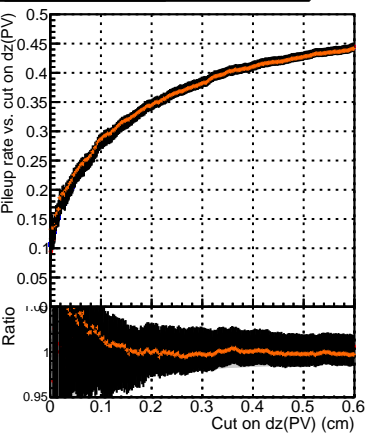

Efficiency vs. dz (PV)

Efficiency (tracking eff factorized out) vs. dz (PV)

Fake rate

- DQM_TT ORIGINAL
- DQM_TT MODIFIED_layerProcv2
- DQM_TT MODIFIED_layerProcv2_windows
- DQM_TT MODIFIED_layerProcv2_windows_hits