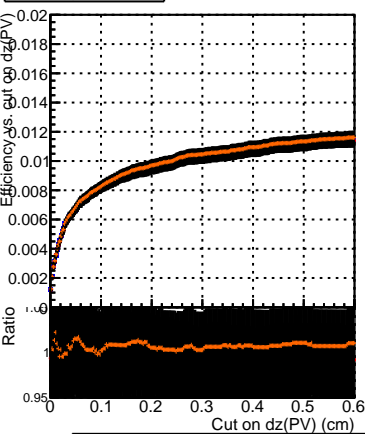

Efficiency vs. dz (PV)

Efficiency (tracking eff factorized out) vs. dz (PV)

Fake rate

- DQM_TT ORIGINAL
- DQM_TT MODIFIED_layerProcv2
- DQM_TT MODIFIED_layerProcv2_windows
- DQM_TT MODIFIED_layerProcv2_windows_hits