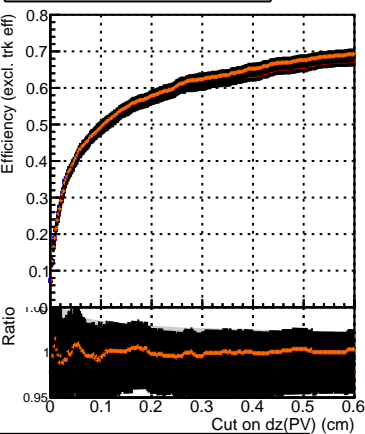

Efficiency vs. dz (PV)

Efficiency (tracking eff factorized out) vs. dz (PV)

Fake rate

- DQM_TT ORIGINAL
- DQM_TT MODIFIED_layerProcv2
- DQM_TT MODIFIED_layerProcv2_windows
- DQM_TT MODIFIED_layerProcv2_windows_hits