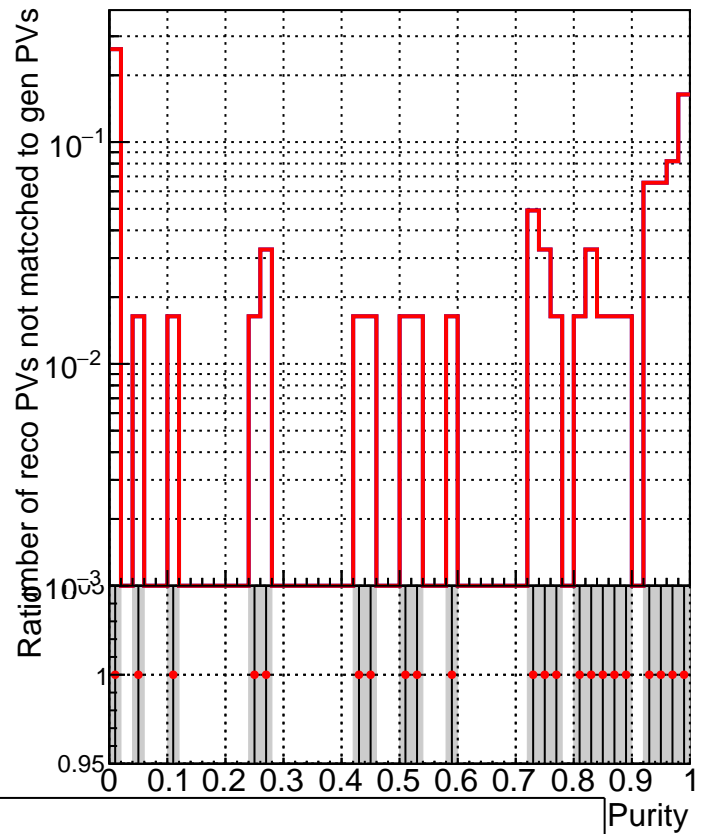

RecoPVAssoc2GenPVMatched\_Purity

RecoPVAssoc2GenPVNotMatched\_Purity

RecoPVAssoc2GenPVMatched\_missing

RecoPVAssoc2GenPVNotMatched\_missing