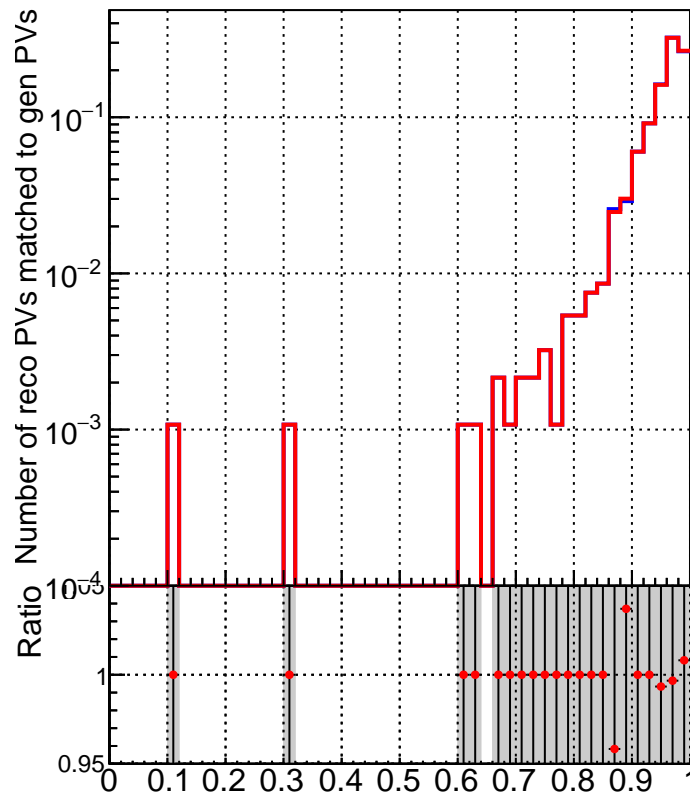

RecoPVAssoc2GenPVMatched\_Purity

RecoPVAssoc2GenPVNotMatched\_Purity

RecoPVAssoc2GenPVMatched\_missing

RecoPVAssoc2GenPVNotMatched\_missing