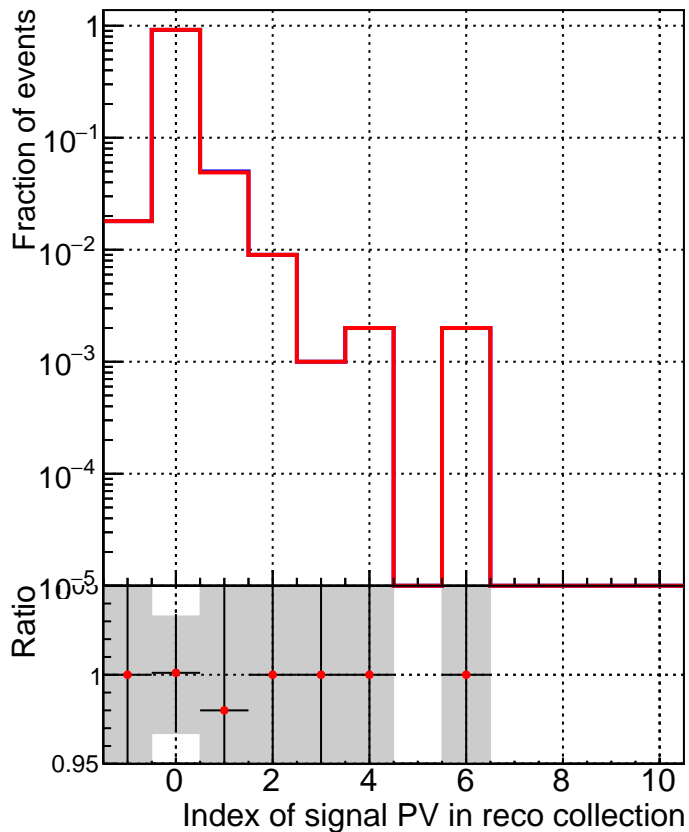

TruePVLocationIndexInRecoVertexCollectionCumulative

TruePVLocationIndexInRecoVertexCollection

■ DQM\_TT\_ORIGINAL  
● DQM\_TT\_MODIFIED\_layerProcv2\_PRVersion