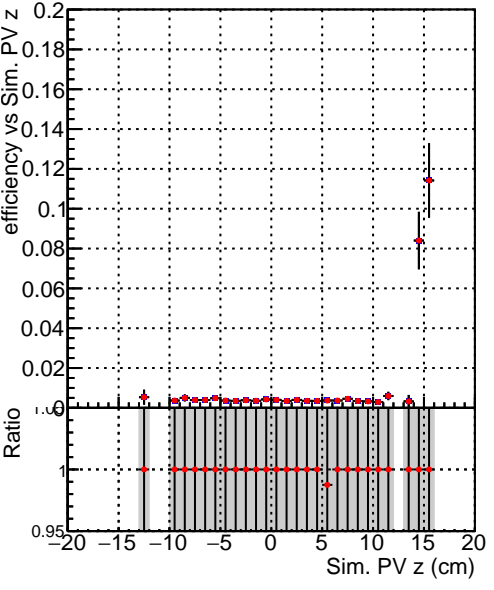

Efficiency vs vertpos**fake+duplicates vs vert r**
Efficiency vs. sim PV z

 —■— DQM_TT_ORIGINAL
 —●— DQM_TT_MODIFIED_layerProcV2_PRVersion

**Efficiency vs. sim PV z****fake+duplicates vs Sim. PV z**