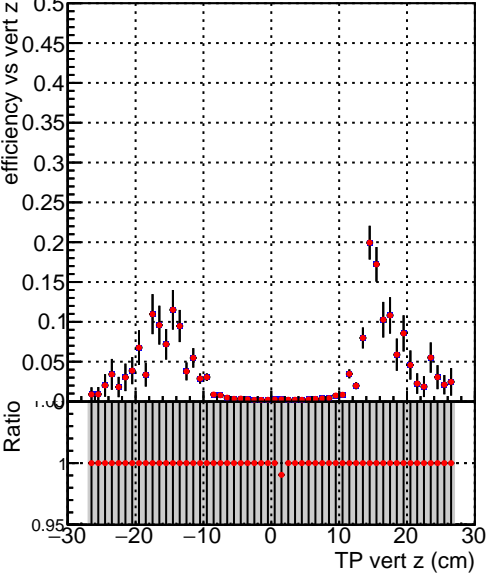

Efficiency vs vertpos**fake+duplicates vs vert r**
Efficiency vs. sim PV z

 —■— DQM_TT_ORIGINAL
 —●— DQM_TT_MODIFIED_layerProcV2_PRVersion

**Efficiency vs. sim PV z****fake+duplicates vs Sim. PV z**