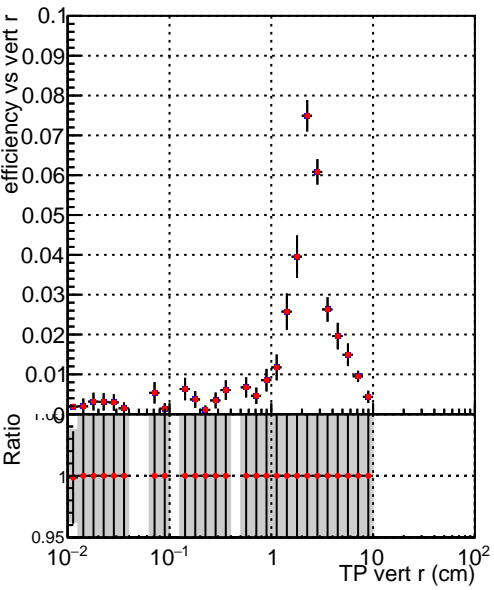

Efficiency vs vertpos**fake+duplicates vs vert r**
Efficiency vs. sim PV z

 —■— DQM_TT_ORIGINAL
 —●— DQM_TT_MODIFIED_layerProcV2_PRVersion

**Efficiency vs. sim PV z****fake+duplicates vs Sim. PV z**