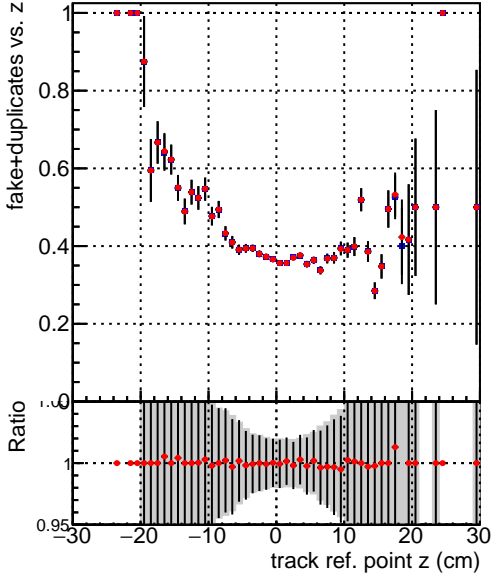

Efficiency vs vertpos**fake+duplicates vs vert r**
Efficiency vs. sim PV z

 —■— DQM_TT_ORIGINAL
 —●— DQM_TT_MODIFIED_layerProcV2_PRVersion

**Efficiency vs. sim PV z****fake+duplicates vs Sim. PV z**