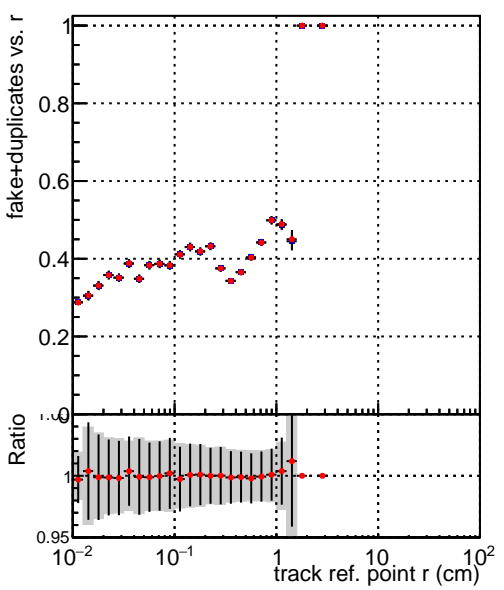

Efficiency vs vertpos**fake+duplicates vs vert r**
Efficiency vs. sim PV z

 —■— DQM_TT_ORIGINAL
 —●— DQM_TT_MODIFIED_layerProcV2_PRVersion

**Efficiency vs. sim PV z****fake+duplicates vs Sim. PV z**