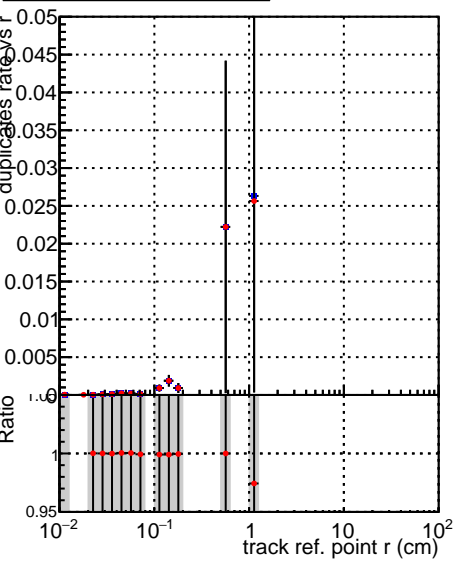

Fake rate vs vertpos**Duplicates Rate vs vertpos****Pileup rate vs vertpos**

—●— **DQM_TT_ORIGINAL**
—◆— **DQM_TT_MODIFIED_layerProcv2_PRVersion**

Fake rate vs v**Duplicates Rate vs v****Pileup rate vs v****Fake rate vs. sim PV z****Duplicates Rate vs sim PV z****Pileup rate vs. sim PV z**