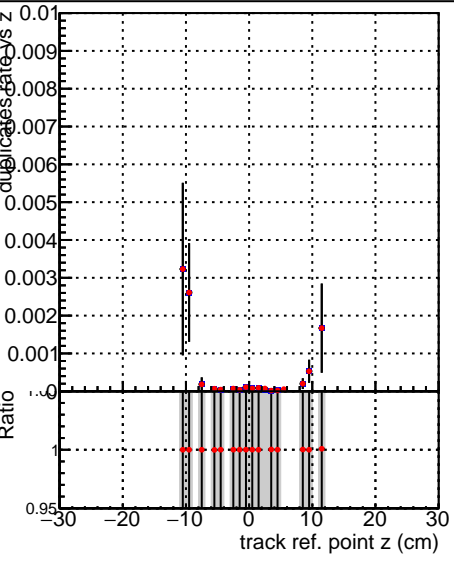

Fake rate vs vertpos**Duplicates Rate vs vertpos****Pileup rate vs vertpos**

—●— **DQM_TT_ORIGINAL**
—◆— **DQM_TT_MODIFIED_layerProcv2_PRVersion**

Fake rate vs v**Duplicates Rate vs v****Pileup rate vs v****Fake rate vs. sim PV z****Duplicates Rate vs sim PV z****Pileup rate vs. sim PV z**