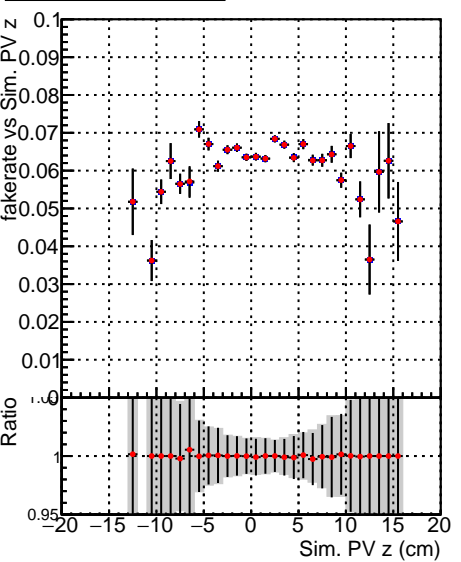

Fake rate vs vertpos**Duplicates Rate vs vertpos****Pileup rate vs vertpos**

—●— **DQM_TT_ORIGINAL**
—◆— **DQM_TT_MODIFIED_layerProcv2_PRVersion**

Fake rate vs v**Duplicates Rate vs v****Pileup rate vs v****Fake rate vs. sim PV z****Duplicates Rate vs sim PV z****Pileup rate vs. sim PV z**