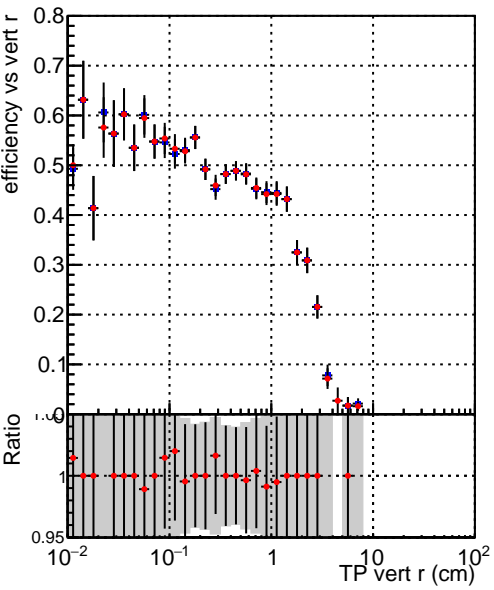

Efficiency vs vertpos

Legend: DQM_TT_mkFit-DQM_mod-127 (blue squares), DQM_TT_mkFit-DQM_mod_updated-127 (red circles)

Efficiency vs. sim PV z