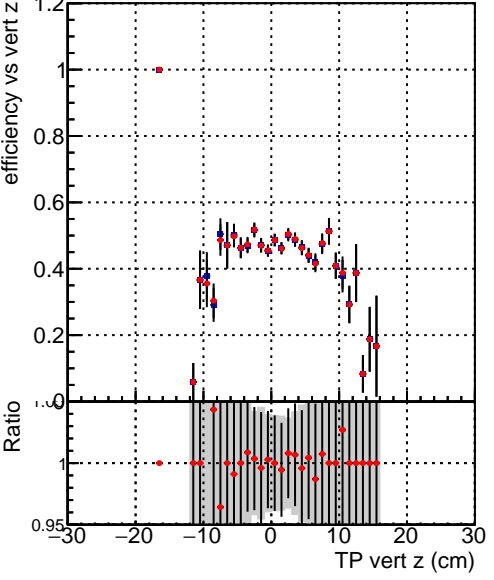

Efficiency vs vertpos

Legend: DQM_TT_mkFit-DQM_mod-127 (blue squares), DQM_TT_mkFit-DQM_mod_updated-127 (red circles)

Efficiency vs. sim PV z