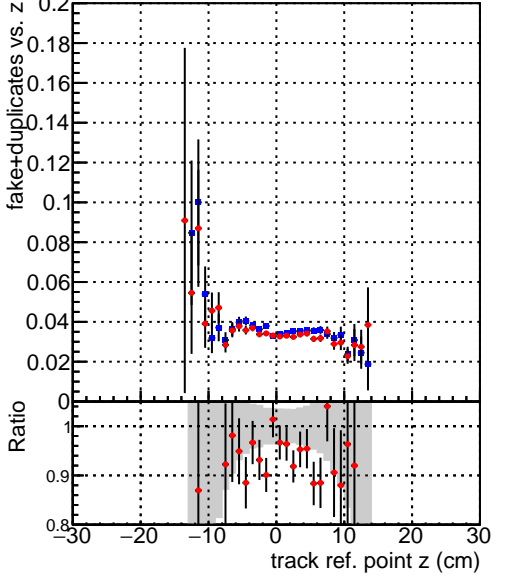

Efficiency vs vertpos**fake+duplicates vs vert r****Efficiency vs TP vert z****fake+duplicates vs track ref. point z****Efficiency vs. sim PV z****fake+duplicates vs Sim. PV z**

Legend for Efficiency vs TP vert z and Efficiency vs. sim PV z plots:

- Blue squares: DQM_TT_mkFit-DQM_mod-127
- Red circles: DQM_TT_mkFit-DQM_mod_updated-127