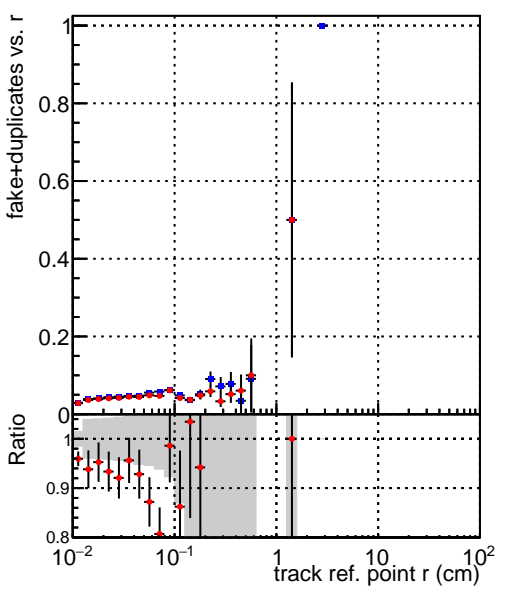

Efficiency vs vertpos**fake+duplicates vs vert r****Efficiency vs TP vert z****fake+duplicates vs track ref. point z****Efficiency vs. sim PV z****fake+duplicates vs Sim. PV z**

Legend for Efficiency vs TP vert z and Efficiency vs. sim PV z plots:

- Blue squares: DQM_TT_mkFit-DQM_mod-127
- Red circles: DQM_TT_mkFit-DQM_mod_updated-127