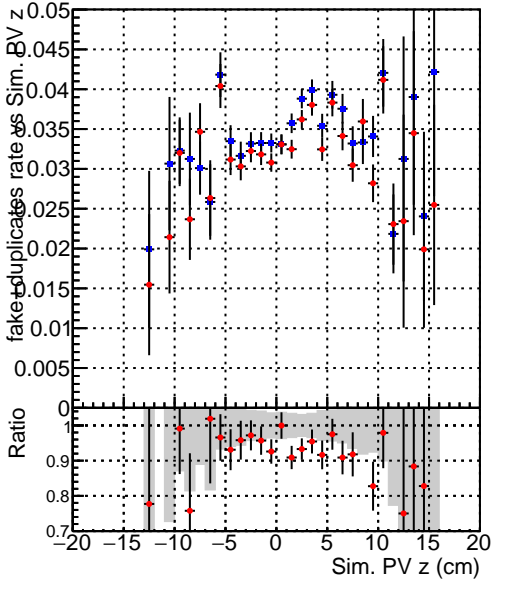

Efficiency vs vertpos**fake+duplicates vs vert r****Efficiency vs TP vert z****fake+duplicates vs track ref. point z****Efficiency vs. sim PV z****fake+duplicates vs Sim. PV z**

Legend for Efficiency vs TP vert z and Efficiency vs. sim PV z plots:

- Blue squares: DQM_TT_mkFit-DQM_mod-127
- Red circles: DQM_TT_mkFit-DQM_mod_updated-127