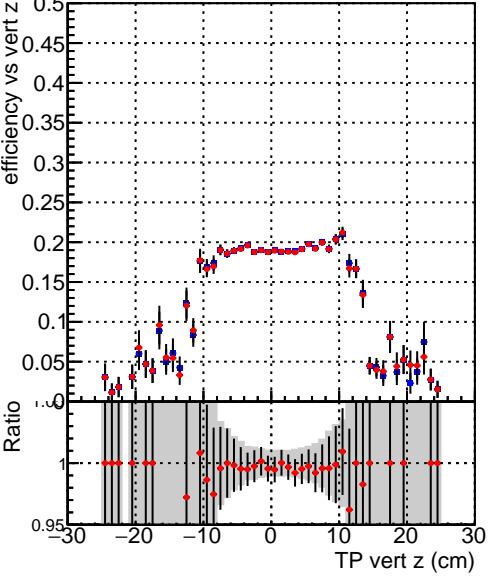

Efficiency vs vertpos**fake+duplicates vs vert r****Efficiency vs TP vert z****fake+duplicates vs track ref. point z****Efficiency vs. sim PV z****fake+duplicates vs Sim. PV z**

Legend for Efficiency vs TP vert z and Efficiency vs. sim PV z plots:

- Blue squares: DQM_TT_mkFit-DQM_mod-127
- Red circles: DQM_TT_mkFit-DQM_mod_updated-127