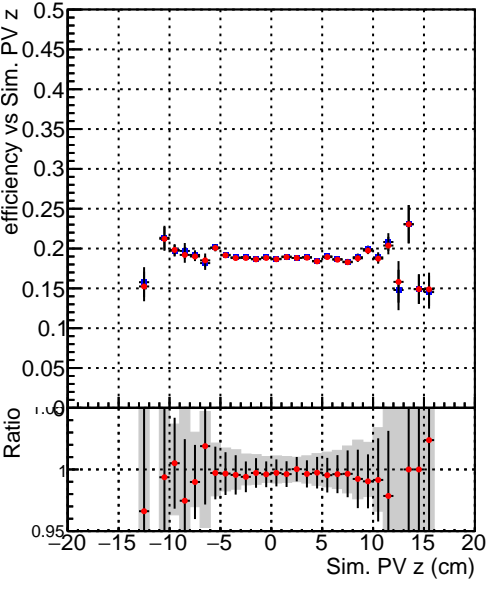

Efficiency vs vertpos**fake+duplicates vs vert r****Efficiency vs TP vert z****fake+duplicates vs track ref. point z****Efficiency vs. sim PV z****fake+duplicates vs Sim. PV z**

Legend for Efficiency vs TP vert z and Efficiency vs. sim PV z plots:

- Blue squares: DQM_TT_mkFit-DQM_mod-127
- Red circles: DQM_TT_mkFit-DQM_mod_updated-127