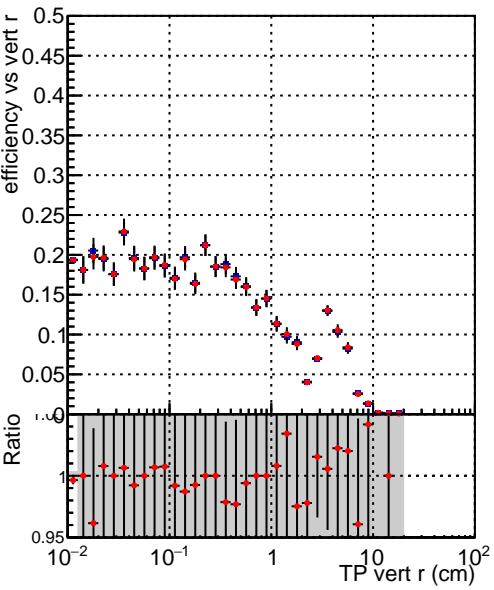

Efficiency vs vertpos**fake+duplicates vs vert r****Efficiency vs TP vert z****fake+duplicates vs track ref. point z****Efficiency vs. sim PV z****fake+duplicates vs Sim. PV z**

Legend for Efficiency vs TP vert z and Efficiency vs. sim PV z plots:

- Blue squares: DQM_TT_mkFit-DQM_mod-127
- Red circles: DQM_TT_mkFit-DQM_mod_updated-127