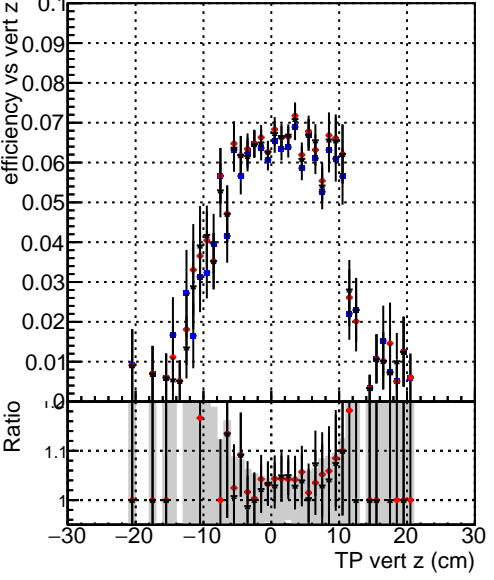

Efficiency vs vertpos

Efficiency vs vertpos

- DQM\_TT\_mkFit-DQM\_original-0
- DQM\_TT\_mkFit-DQM\_mod-127
- DQM\_TT\_mkFit-DQM\_mod\_updated-127

Efficiency vs. sim PV z