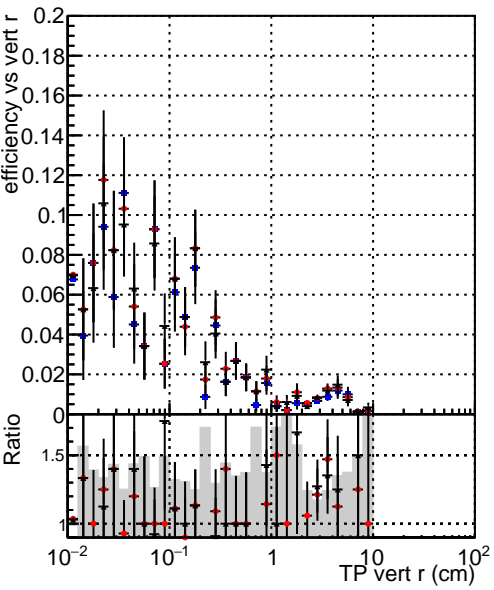

Efficiency vs vertpos

Efficiency vs vertpos

- DQM\_TT\_mkFit-DQM\_original-0
- DQM\_TT\_mkFit-DQM\_mod-127
- DQM\_TT\_mkFit-DQM\_mod\_updated-127

Efficiency vs. sim PV z