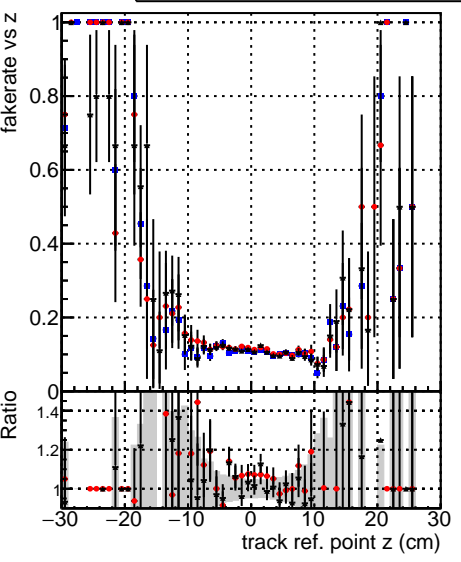

**Fake rate vs vertpos****Duplicates Rate vs vertpos****Pileup rate vs vertpos**

■ DQM\_TT\_mkFit-DQM\_original-0  
■ DQM\_TT\_mkFit-DQM\_mod-127  
■ DQM\_TT\_mkFit-DQM\_mod\_updated-127

**Fake rate vs v****Fake rate vs. sim PV z****Duplicates Rate vs sim PV z****Pileup rate vs. sim PV z**