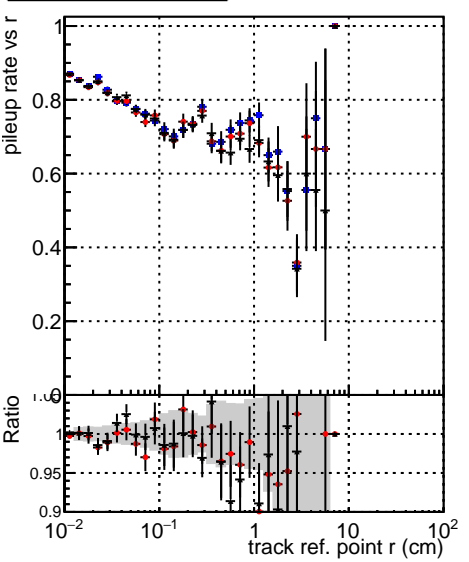

**Fake rate vs vertpos****Duplicates Rate vs vertpos****Pileup rate vs vertpos**

■ DQM\_TT\_mkFit-DQM\_original-0  
■ DQM\_TT\_mkFit-DQM\_mod-127  
■ DQM\_TT\_mkFit-DQM\_mod\_updated-127

**Fake rate vs v****Fake rate vs. sim PV z****Duplicates Rate vs sim PV z****Pileup rate vs. sim PV z**