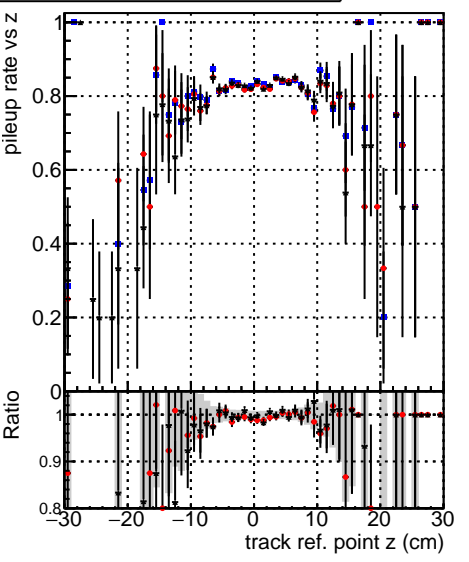

**Fake rate vs vertpos****Duplicates Rate vs vertpos****Pileup rate vs vertpos**

■ DQM\_TT\_mkFit-DQM\_original-0  
■ DQM\_TT\_mkFit-DQM\_mod-127  
■ DQM\_TT\_mkFit-DQM\_mod\_updated-127

**Fake rate vs v****Fake rate vs. sim PV z****Duplicates Rate vs sim PV z****Pileup rate vs. sim PV z**