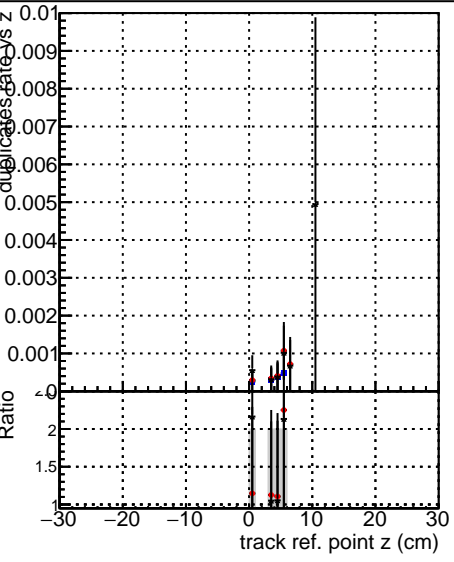

**Fake rate vs vertpos****Duplicates Rate vs vertpos****Pileup rate vs vertpos**

■ DQM\_TT\_mkFit-DQM\_original-0  
■ DQM\_TT\_mkFit-DQM\_mod-127  
■ DQM\_TT\_mkFit-DQM\_mod\_updated-127

**Fake rate vs v****Fake rate vs. sim PV z****Duplicates Rate vs sim PV z****Pileup rate vs. sim PV z**