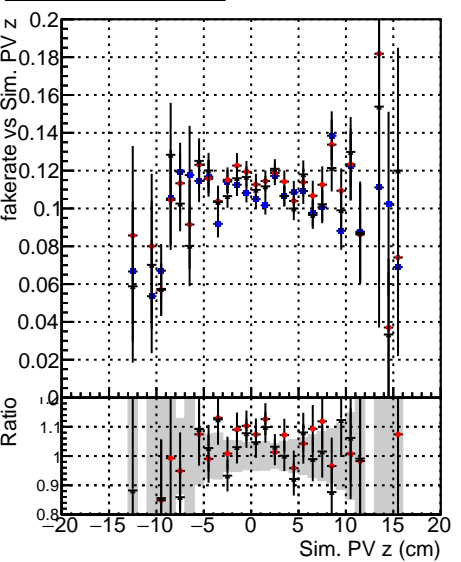

**Fake rate vs vertpos****Duplicates Rate vs vertpos****Pileup rate vs vertpos**

■ DQM\_TT\_mkFit-DQM\_original-0  
■ DQM\_TT\_mkFit-DQM\_mod-127  
■ DQM\_TT\_mkFit-DQM\_mod\_updated-127

**Fake rate vs v****Fake rate vs. sim PV z****Duplicates Rate vs sim PV z****Pileup rate vs. sim PV z**