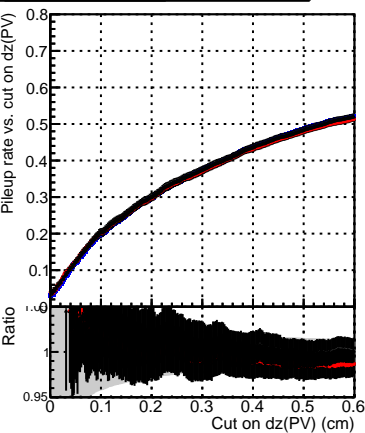

Efficiency vs. dz (PV)

Efficiency (tracking eff factorized out) vs. dz (PV)

Fake rate

- DQM_TT_mkFit-DQM_original-0
- DQM_TT_mkFit-DQM_mod-127
- DQM_TT_mkFit-DQM_mod_updated-127