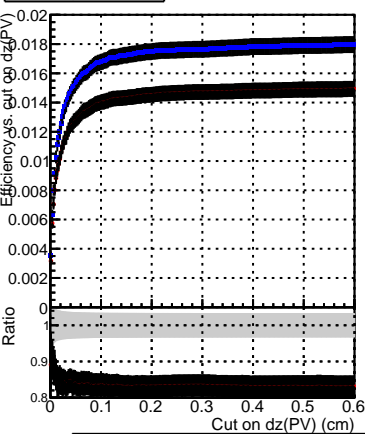

Efficiency vs. dz (PV)

Efficiency (tracking eff factorized out) vs. dz (PV)

Fake rate

- DQM_TT_mkFit-DQM_original-0
- DQM_TT_mkFit-DQM_mod-127
- DQM_TT_mkFit-DQM_mod_updated-127