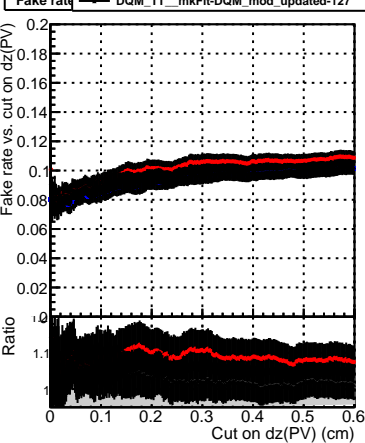

Efficiency vs. dz (PV)

Efficiency (tracking eff factorized out) vs. dz (PV)

Fake rate

- DQM_TT_mkFit-DQM_original-0
- DQM_TT_mkFit-DQM_mod-127
- DQM_TT_mkFit-DQM_mod_updated-127