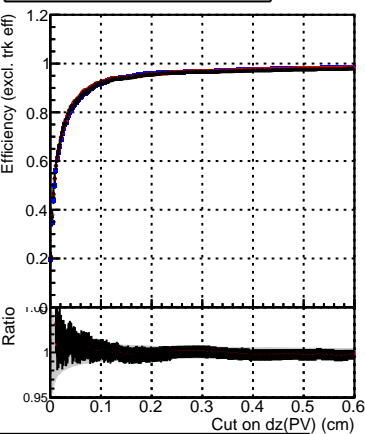

Efficiency vs. dz (PV)

Efficiency (tracking eff factorized out) vs. dz (PV)

Fake rate

- DQM_TT_mkFit-DQM_original-0
- DQM_TT_mkFit-DQM_mod-127
- DQM_TT_mkFit-DQM_mod_updated-127