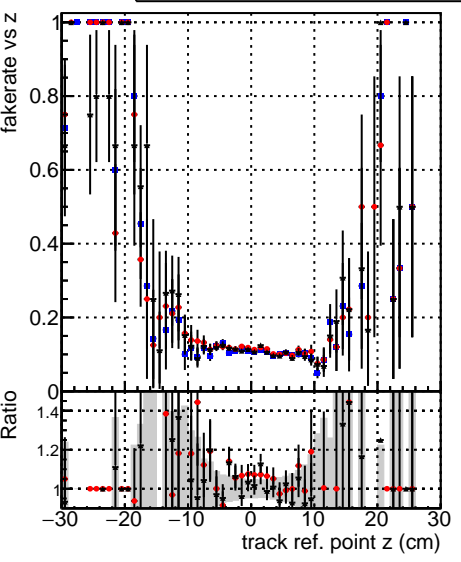

Fake rate vs vertpos**Duplicates Rate vs vertpos****Pileup rate vs vertpos**

■ DQM_TT_mkFit-DQM_original-0
■ DQM_TT_mkFit-DQM_mod-127
■ DQM_TT_mkFit-DQM_mod_updated-127

Fake rate vs v**Fake rate vs. sim PV z****Duplicates Rate vs sim PV z****Pileup rate vs. sim PV z**