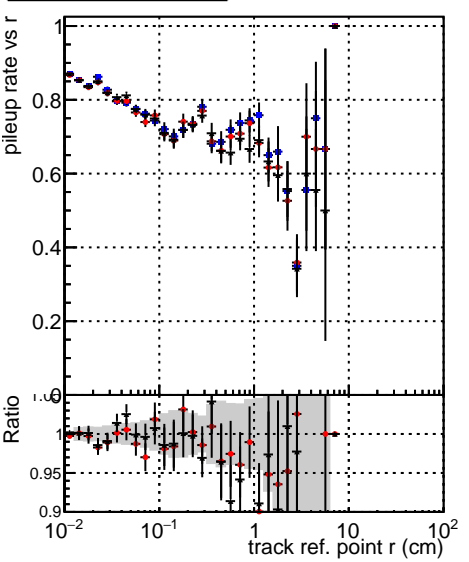

Fake rate vs vertpos**Duplicates Rate vs vertpos****Pileup rate vs vertpos**

■ DQM_TT_mkFit-DQM_original-0
■ DQM_TT_mkFit-DQM_mod-127
■ DQM_TT_mkFit-DQM_mod_updated-127

Fake rate vs v**Fake rate vs. sim PV z****Duplicates Rate vs sim PV z****Pileup rate vs. sim PV z**