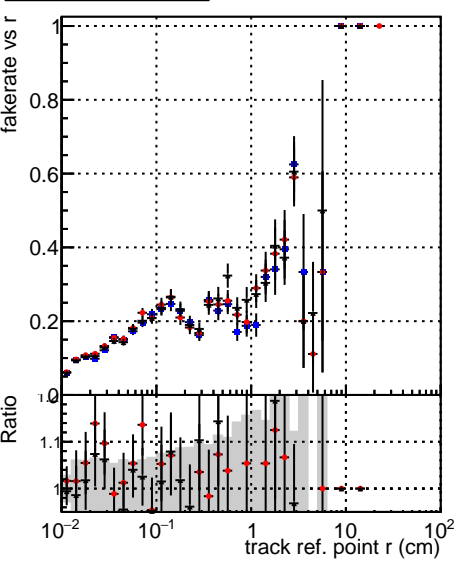

Fake rate vs vertpos**Duplicates Rate vs vertpos****Pileup rate vs vertpos**

■ DQM_TT_mkFit-DQM_original-0
■ DQM_TT_mkFit-DQM_mod-127
■ DQM_TT_mkFit-DQM_mod_updated-127

Fake rate vs v**Fake rate vs. sim PV z****Duplicates Rate vs sim PV z****Pileup rate vs. sim PV z**