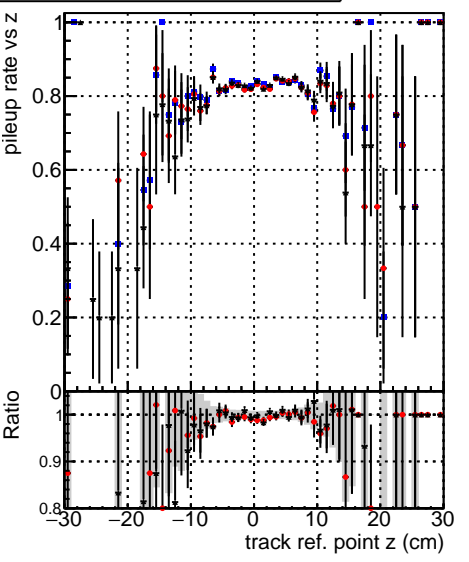

Fake rate vs vertpos**Duplicates Rate vs vertpos****Pileup rate vs vertpos**

■ DQM_TT_mkFit-DQM_original-0
■ DQM_TT_mkFit-DQM_mod-127
■ DQM_TT_mkFit-DQM_mod_updated-127

Fake rate vs v**Fake rate vs. sim PV z****Duplicates Rate vs sim PV z****Pileup rate vs. sim PV z**