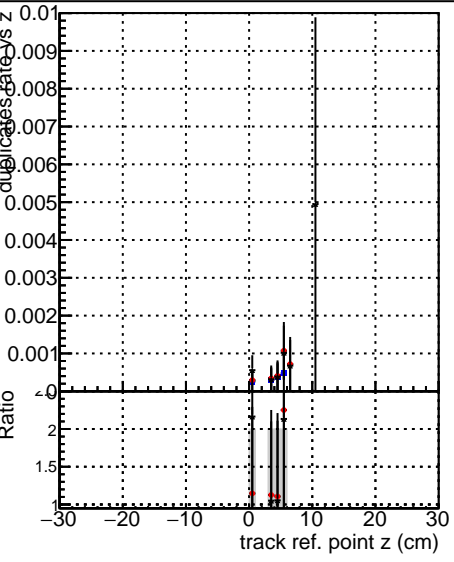

Fake rate vs vertpos**Duplicates Rate vs vertpos****Pileup rate vs vertpos**

■ DQM_TT_mkFit-DQM_original-0
■ DQM_TT_mkFit-DQM_mod-127
■ DQM_TT_mkFit-DQM_mod_updated-127

Fake rate vs v**Fake rate vs. sim PV z****Duplicates Rate vs sim PV z****Pileup rate vs. sim PV z**