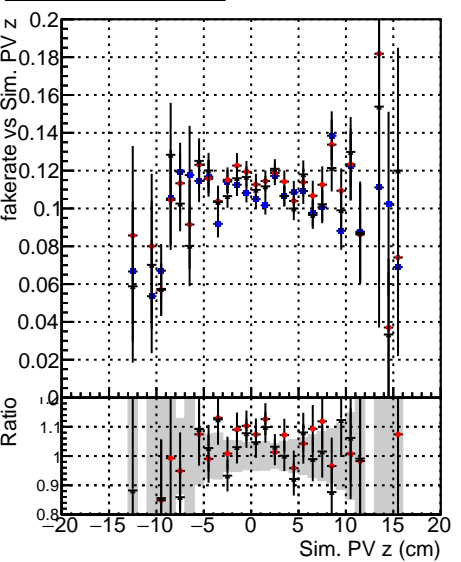

Fake rate vs vertpos**Duplicates Rate vs vertpos****Pileup rate vs vertpos**

■ DQM_TT_mkFit-DQM_original-0
■ DQM_TT_mkFit-DQM_mod-127
■ DQM_TT_mkFit-DQM_mod_updated-127

Fake rate vs v**Fake rate vs. sim PV z****Duplicates Rate vs sim PV z****Pileup rate vs. sim PV z**