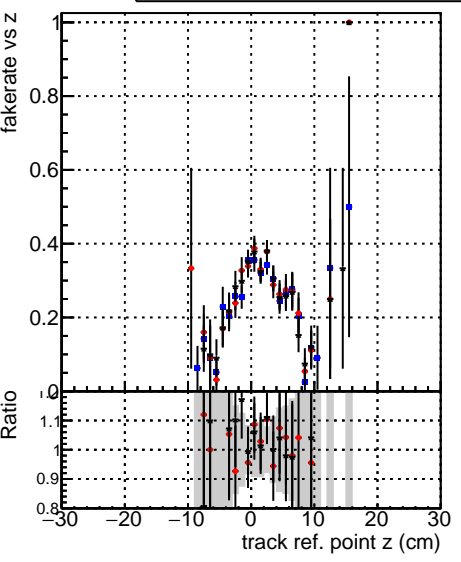

Fake rate vs vertpos**Duplicates Rate vs vertpos****Pileup rate vs vertpos**

Legend for Fake rate vs v:
 - Blue circle: DQM_TT_mkFit-DQM_original-0
 - Red circle: DQM_TT_mkFit-DQM_mod-127
 - Black circle: DQM_TT_mkFit-DQM_mod-updated-127

Fake rate vs v**Fake rate vs. sim PV z****Duplicates Rate vs sim PV z****Pileup rate vs. sim PV z**