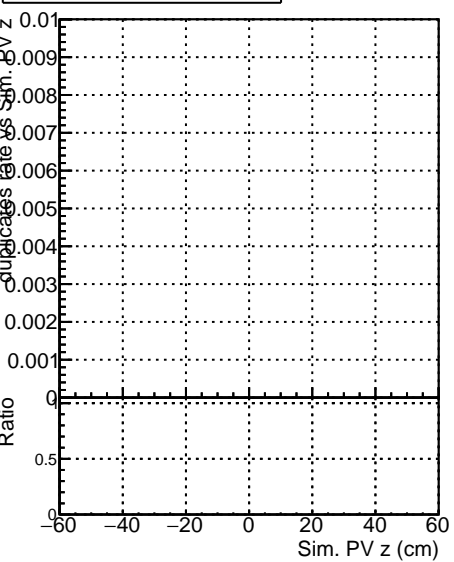

Fake rate vs vertpos**Duplicates Rate vs vertpos****Pileup rate vs vertpos**

Legend for Fake rate vs v:
 - Blue circle: DQM_TT_mkFit-DQM_original-0
 - Red circle: DQM_TT_mkFit-DQM_mod-127
 - Black circle: DQM_TT_mkFit-DQM_mod-updated-127

Fake rate vs v**Fake rate vs. sim PV z****Duplicates Rate vs sim PV z****Pileup rate vs. sim PV z**