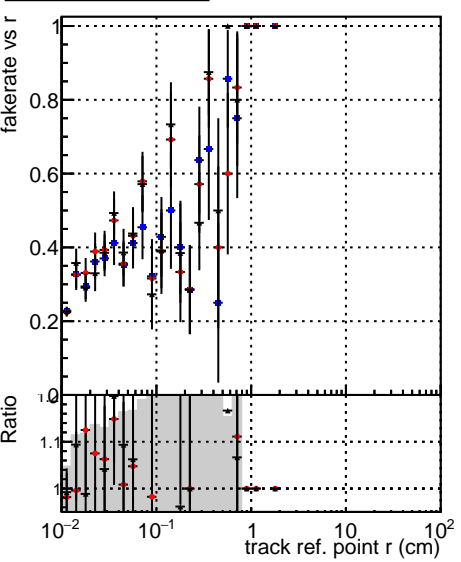

Fake rate vs vertpos**Duplicates Rate vs vertpos****Pileup rate vs vertpos**

Legend for Fake rate vs v:
 - Blue circle: DQM_TT_mkFit-DQM_original-0
 - Red circle: DQM_TT_mkFit-DQM_mod-127
 - Black circle: DQM_TT_mkFit-DQM_mod-updated-127

Fake rate vs v**Fake rate vs. sim PV z****Duplicates Rate vs sim PV z****Pileup rate vs. sim PV z**