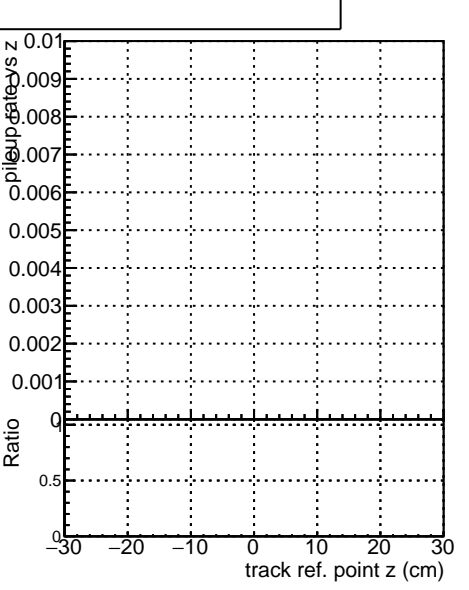

Fake rate vs vertpos**Duplicates Rate vs vertpos****Pileup rate vs vertpos**

Legend for Fake rate vs v:
 - Blue circle: DQM_TT_mkFit-DQM_original-0
 - Red circle: DQM_TT_mkFit-DQM_mod-127
 - Black circle: DQM_TT_mkFit-DQM_mod-updated-127

Fake rate vs v**Fake rate vs. sim PV z****Duplicates Rate vs sim PV z****Pileup rate vs. sim PV z**