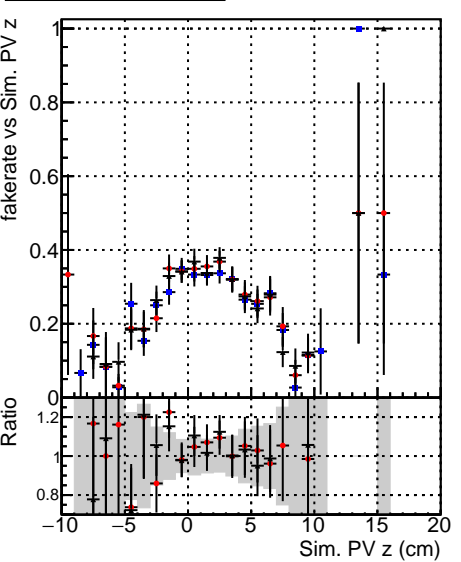

Fake rate vs vertpos**Duplicates Rate vs vertpos****Pileup rate vs vertpos**

Legend for Fake rate vs v:
 - Blue circle: DQM_TT_mkFit-DQM_original-0
 - Red circle: DQM_TT_mkFit-DQM_mod-127
 - Black circle: DQM_TT_mkFit-DQM_mod-updated-127

Fake rate vs v**Fake rate vs. sim PV z****Duplicates Rate vs sim PV z****Pileup rate vs. sim PV z**