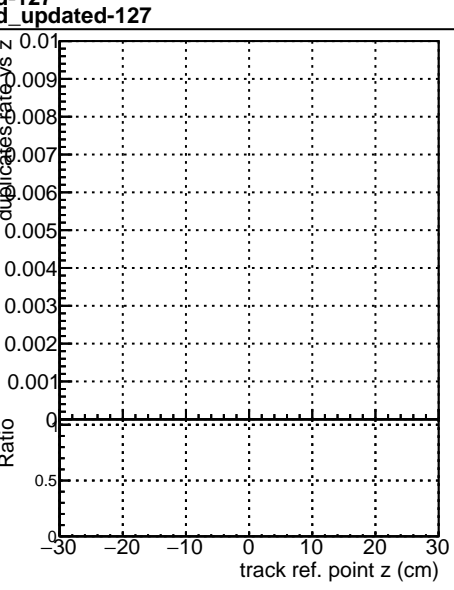

Fake rate vs vertpos**Duplicates Rate vs vertpos****Pileup rate vs vertpos**

Legend for Fake rate vs v:
 - Blue circle: DQM_TT_mkFit-DQM_original-0
 - Red circle: DQM_TT_mkFit-DQM_mod-127
 - Black circle: DQM_TT_mkFit-DQM_mod-updated-127

Fake rate vs v**Fake rate vs. sim PV z****Duplicates Rate vs sim PV z****Pileup rate vs. sim PV z**