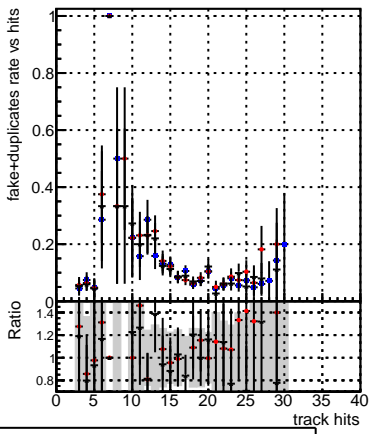

fake+duplicates vs hits

■ DQM_TT_mkFit-DQM_original-0
● DQM_TT_mkFit-DQM_mod-127
▲ DQM_TT_mkFit-DQM_mod_updated-127

**fake+duplicates vs pixel layers****fake+duplicates vs 3D layers**