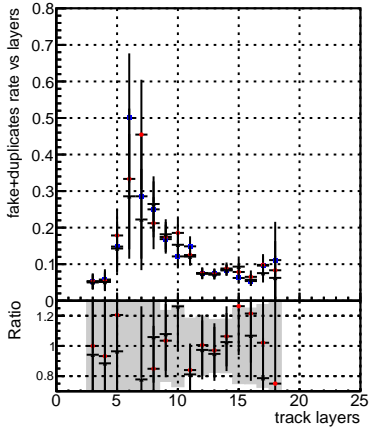

fake+duplicates vs hits

■ DQM_TT_mkFit-DQM_original-0
● DQM_TT_mkFit-DQM_mod-127
▲ DQM_TT_mkFit-DQM_mod_updated-127

**fake+duplicates vs pixel layers****fake+duplicates vs 3D layers**