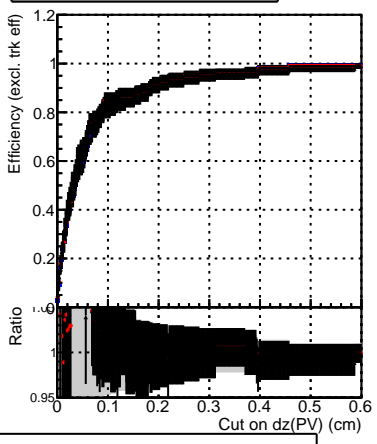

Efficiency vs. dz (PV)

Efficiency (tracking eff factorized out) vs. dz (PV)

- DQM_TT_mkFit-DQM_original-0
- DQM_TT_mkFit-DQM_mod-127
- ▲— DQM_TT_mkFit-DQM_mod_updated-127