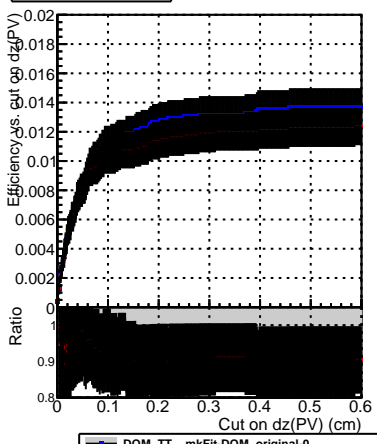

Efficiency vs. dz (PV)

Efficiency (tracking eff factorized out) vs. dz (PV)

- DQM_TT_mkFit-DQM_original-0
- DQM_TT_mkFit-DQM_mod-127
- ▲— DQM_TT_mkFit-DQM_mod_updated-127