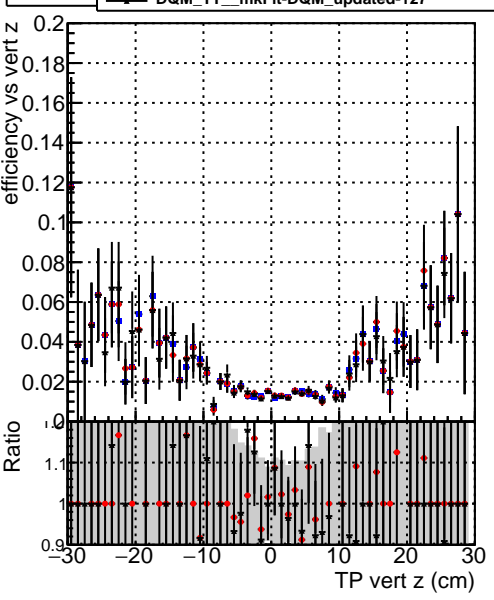

Efficiency vs vertpos

- DQM_TT_mkFit-DQM_original-0
- DQM_TT_mkFit-DQM_original-127
- DQM_TT_mkFit-DQM_updated-127

Efficiency vs vert z

Efficiency vs. sim PV z