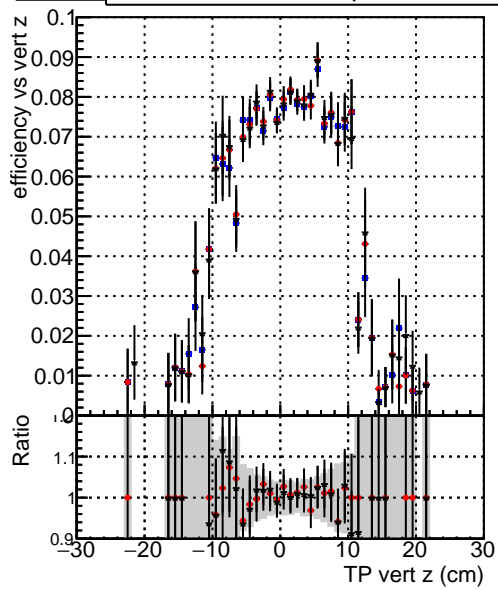

Efficiency vs vertpos

- ◆— DQM_TT_mkFit-DQM_original-0
- DQM_TT_mkFit-DQM_original-127
- ▲— DQM_TT_mkFit-DQM_updated-127

Efficiency vs vert z**Efficiency vs. sim PV z**