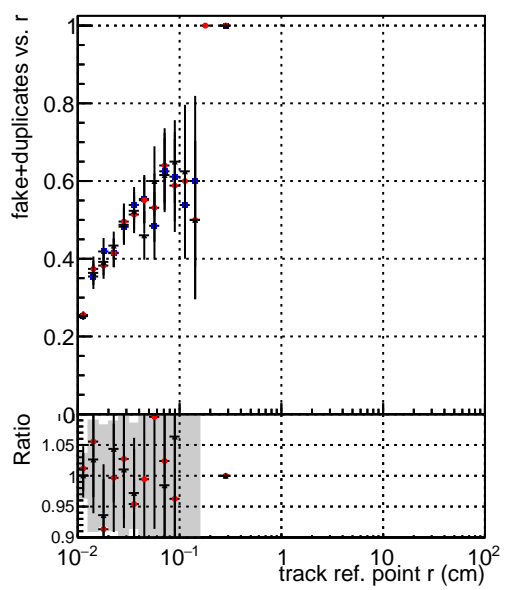

Efficiency vs vertpos**fake+duplicates vs vert r**
Efficiency vs vert z
 Legend:
 - Blue diamond: DQM_TT_mkFit-DQM_original-0
 - Red circle: DQM_TT_mkFit-DQM_original-127
 - Black triangle: DQM_TT_mkFit-DQM_updated-127
**Efficiency vs. sim PV z****fake+duplicates vs Sim. PV z**