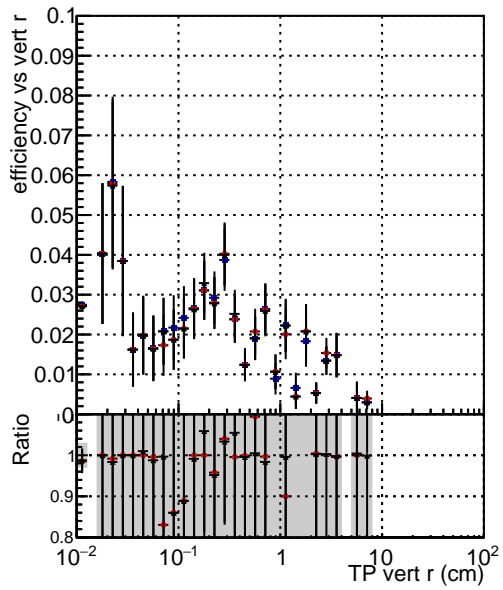

Efficiency vs vertpos**fake+duplicates vs vert r**
Efficiency vs vert z
 Legend:
 - Blue diamond: DQM_TT_mkFit-DQM_original-0
 - Red circle: DQM_TT_mkFit-DQM_original-127
 - Black triangle: DQM_TT_mkFit-DQM_updated-127
**Efficiency vs. sim PV z****fake+duplicates vs Sim. PV z**