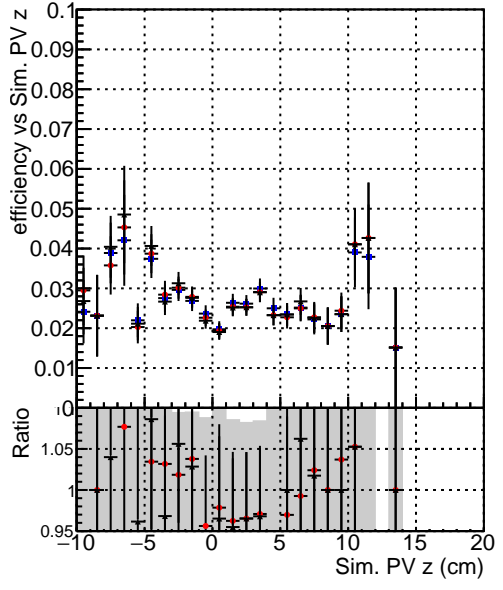

Efficiency vs vertpos**fake+duplicates vs vert r**
Efficiency vs vert z
 Legend:
 - Blue diamond: DQM_TT_mkFit-DQM_original-0
 - Red circle: DQM_TT_mkFit-DQM_original-127
 - Black triangle: DQM_TT_mkFit-DQM_updated-127
**Efficiency vs. sim PV z****fake+duplicates vs Sim. PV z**