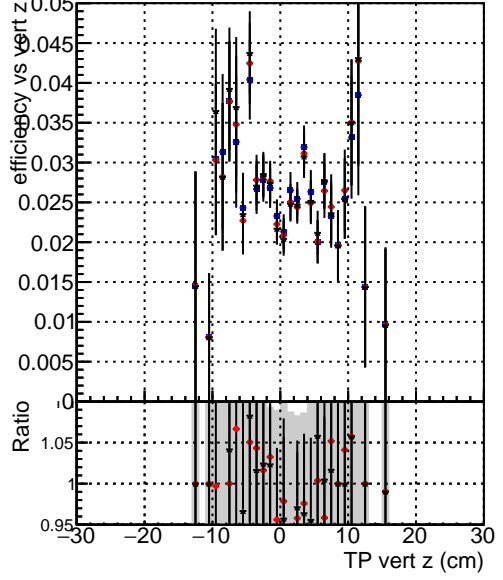

Efficiency vs vertpos**fake+duplicates vs vert r**
Efficiency vs vert z
 Legend:
 - Blue diamond: DQM_TT_mkFit-DQM_original-0
 - Red circle: DQM_TT_mkFit-DQM_original-127
 - Black triangle: DQM_TT_mkFit-DQM_updated-127
**Efficiency vs. sim PV z****fake+duplicates vs Sim. PV z**