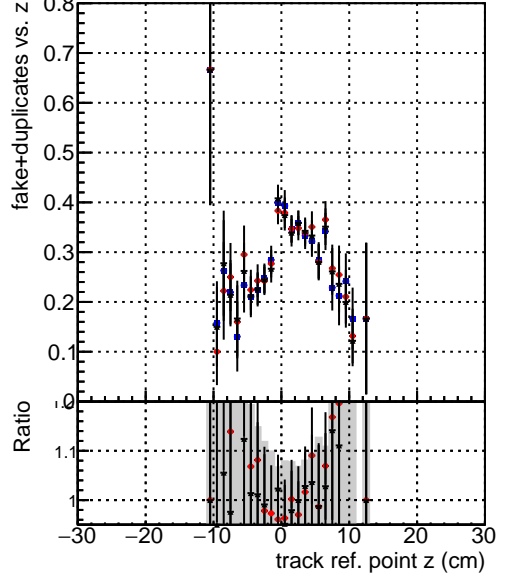

Efficiency vs vertpos**fake+duplicates vs vert r**
Efficiency vs vert z
 Legend:
 - Blue diamond: DQM_TT_mkFit-DQM_original-0
 - Red circle: DQM_TT_mkFit-DQM_original-127
 - Black triangle: DQM_TT_mkFit-DQM_updated-127
**Efficiency vs. sim PV z****fake+duplicates vs Sim. PV z**