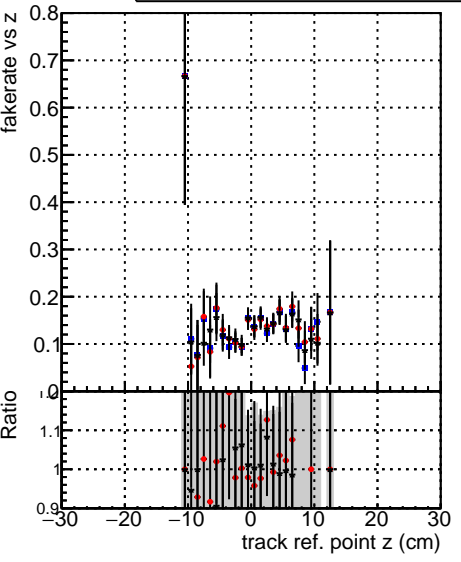

**Fake rate vs vertpos****Duplicates Rate vs vertpos****Pileup rate vs vertpos**

Legend for all plots:

- Blue squares: DQM TT mkFit-DQM original-0
- Red circles: DQM TT mkFit-DQM updated-127
- Black triangles: DQM TT mkFit-DQM updated-127

**Fake rate vs v****Fake rate vs. sim PV z****Duplicates Rate vs sim PV z****Pileup rate vs. sim PV z**