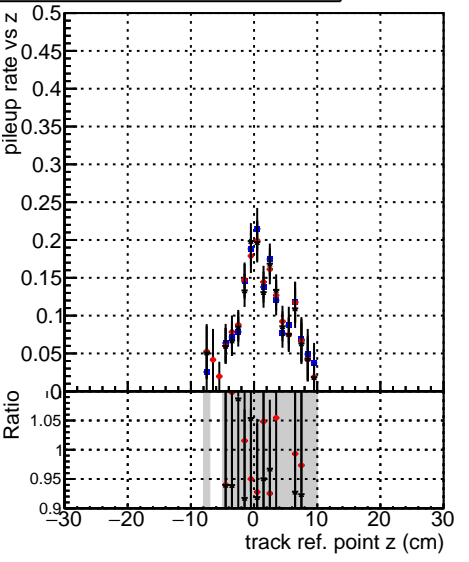

**Fake rate vs vertpos****Duplicates Rate vs vertpos****Pileup rate vs vertpos**

Legend for all plots:

- Blue squares: DQM TT mkFit-DQM original-0
- Red circles: DQM TT mkFit-DQM updated-127
- Black triangles: DQM TT mkFit-DQM updated-127

**Fake rate vs v****Fake rate vs. sim PV z****Duplicates Rate vs sim PV z****Pileup rate vs. sim PV z**