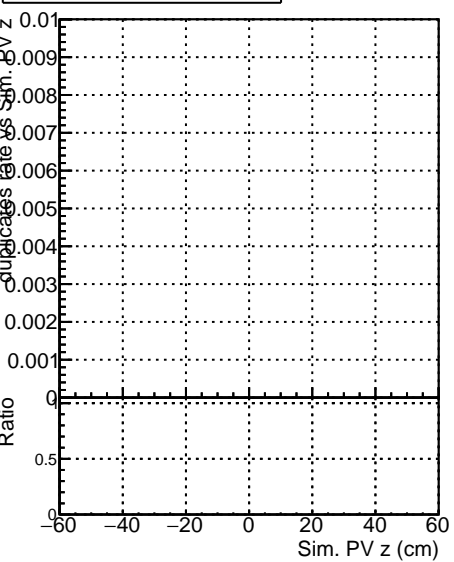

**Fake rate vs vertpos****Duplicates Rate vs vertpos****Pileup rate vs vertpos**

Legend for all plots:

- Blue squares: DQM TT mkFit-DQM original-0
- Red circles: DQM TT mkFit-DQM updated-127
- Black triangles: DQM TT mkFit-DQM updated-127

**Fake rate vs v****Fake rate vs. sim PV z****Duplicates Rate vs sim PV z****Pileup rate vs. sim PV z**