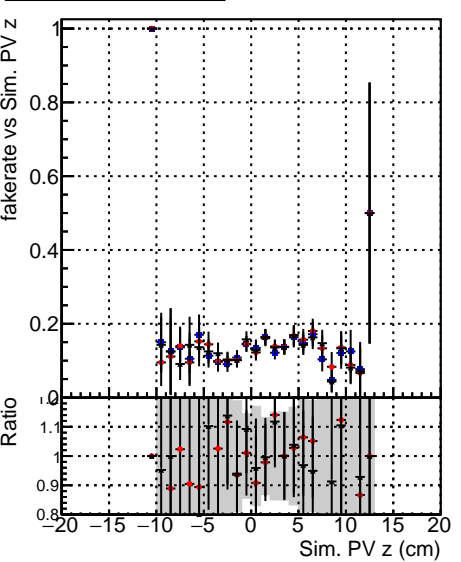

**Fake rate vs vertpos****Duplicates Rate vs vertpos****Pileup rate vs vertpos**

Legend for all plots:

- Blue squares: DQM TT mkFit-DQM original-0
- Red circles: DQM TT mkFit-DQM updated-127
- Black triangles: DQM TT mkFit-DQM updated-127

**Fake rate vs v****Fake rate vs. sim PV z****Duplicates Rate vs sim PV z****Pileup rate vs. sim PV z**