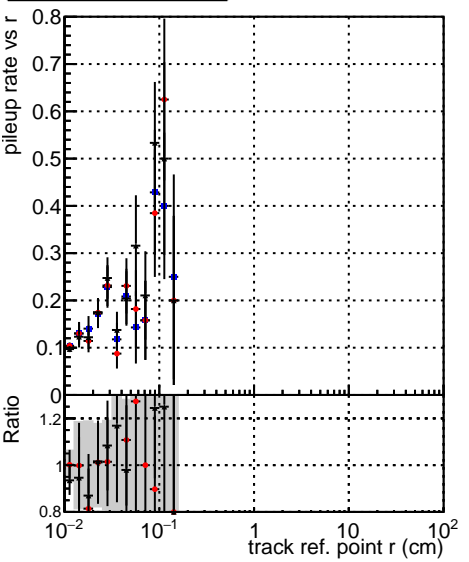

**Fake rate vs vertpos****Duplicates Rate vs vertpos****Pileup rate vs vertpos**

Legend for all plots:

- Blue squares: DQM TT mkFit-DQM original-0
- Red circles: DQM TT mkFit-DQM updated-127
- Black triangles: DQM TT mkFit-DQM updated-127

**Fake rate vs v****Fake rate vs. sim PV z****Duplicates Rate vs sim PV z****Pileup rate vs. sim PV z**