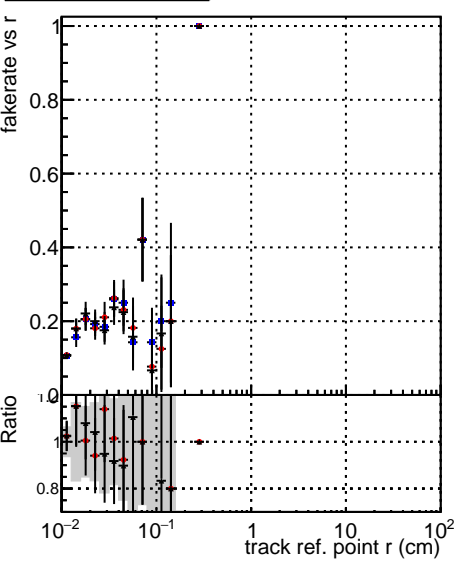

**Fake rate vs vertpos****Duplicates Rate vs vertpos****Pileup rate vs vertpos**

Legend for all plots:

- Blue squares: DQM TT mkFit-DQM original-0
- Red circles: DQM TT mkFit-DQM updated-127
- Black triangles: DQM TT mkFit-DQM updated-127

**Fake rate vs v****Fake rate vs. sim PV z****Duplicates Rate vs sim PV z****Pileup rate vs. sim PV z**