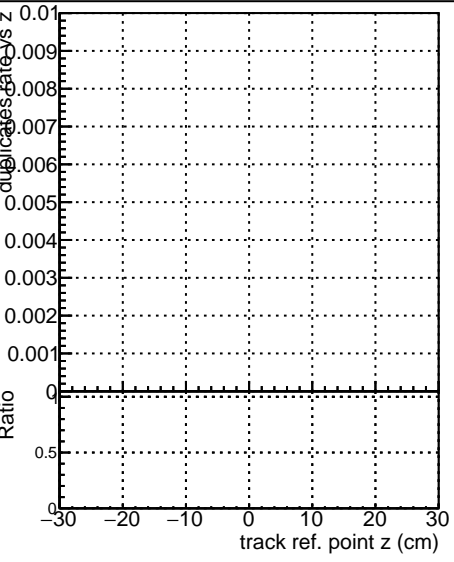

**Fake rate vs vertpos****Duplicates Rate vs vertpos****Pileup rate vs vertpos**

Legend for all plots:

- Blue squares: DQM TT mkFit-DQM original-0
- Red circles: DQM TT mkFit-DQM updated-127
- Black triangles: DQM TT mkFit-DQM updated-127

**Fake rate vs v****Fake rate vs. sim PV z****Duplicates Rate vs sim PV z****Pileup rate vs. sim PV z**