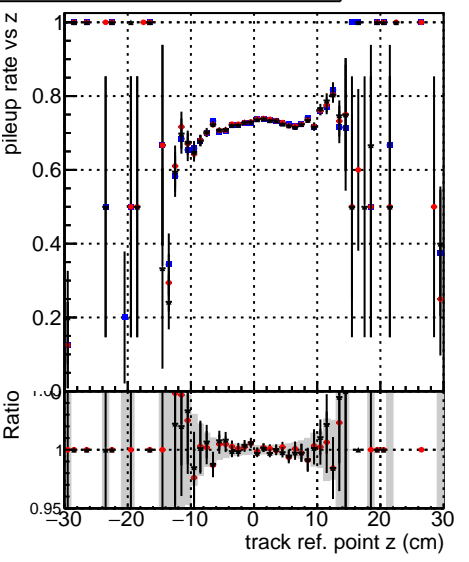

**Fake rate vs vertpos****Duplicates Rate vs vertpos****Pileup rate vs vertpos**

Legend for all plots:

- Blue squares: DQM TT mkFit-DQM original-0
- Red circles: DQM TT mkFit-DQM updated-127
- Black triangles: DQM TT mkFit-DQM updated-127

**Fake rate vs v****Fake rate vs. sim PV z****Duplicates Rate vs sim PV z****Pileup rate vs. sim PV z**