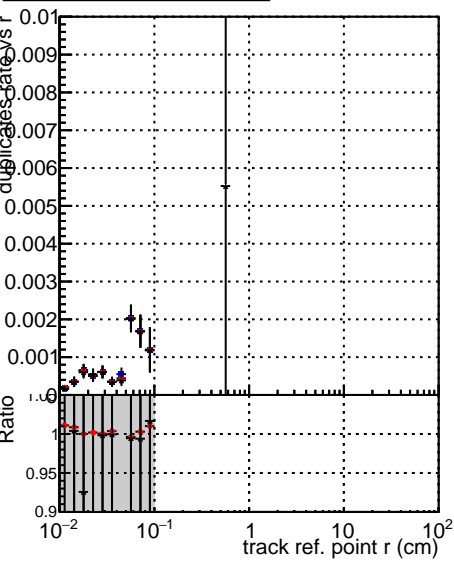

**Fake rate vs vertpos****Duplicates Rate vs vertpos****Pileup rate vs vertpos**

Legend for all plots:

- Blue squares: DQM TT mkFit-DQM original-0
- Red circles: DQM TT mkFit-DQM updated-127
- Black triangles: DQM TT mkFit-DQM updated-127

**Fake rate vs v****Fake rate vs. sim PV z****Duplicates Rate vs sim PV z****Pileup rate vs. sim PV z**