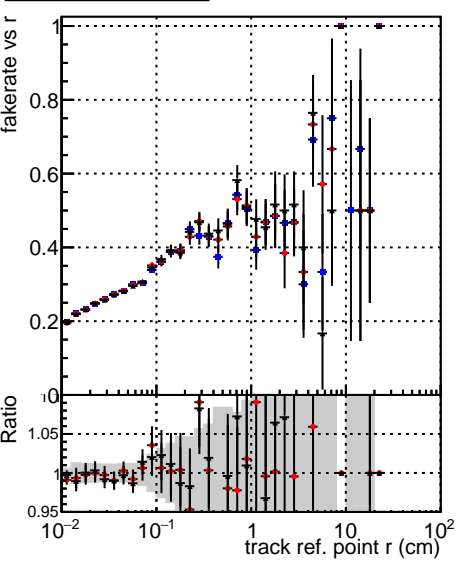

**Fake rate vs vertpos****Duplicates Rate vs vertpos****Pileup rate vs vertpos**

Legend for all plots:

- Blue squares: DQM TT mkFit-DQM original-0
- Red circles: DQM TT mkFit-DQM updated-127
- Black triangles: DQM TT mkFit-DQM updated-127

**Fake rate vs v****Fake rate vs. sim PV z****Duplicates Rate vs sim PV z****Pileup rate vs. sim PV z**