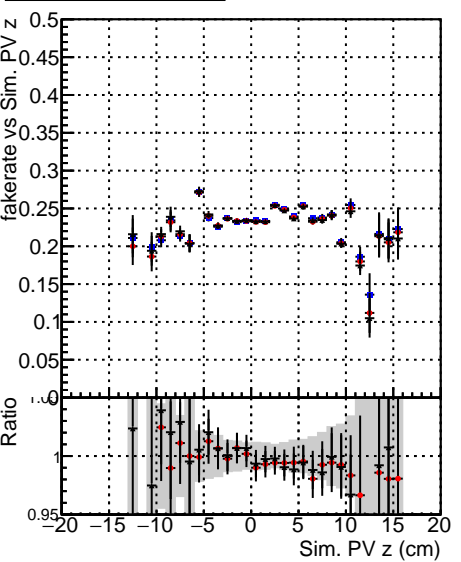

**Fake rate vs vertpos****Duplicates Rate vs vertpos****Pileup rate vs vertpos**

Legend for all plots:

- Blue squares: DQM TT mkFit-DQM original-0
- Red circles: DQM TT mkFit-DQM updated-127
- Black triangles: DQM TT mkFit-DQM updated-127

**Fake rate vs v****Fake rate vs. sim PV z****Duplicates Rate vs sim PV z****Pileup rate vs. sim PV z**