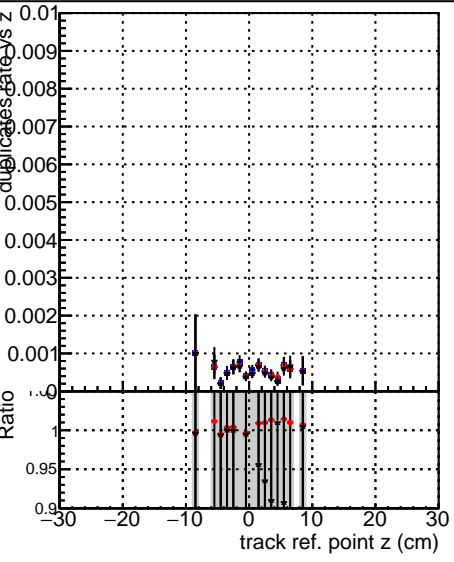

**Fake rate vs vertpos****Duplicates Rate vs vertpos****Pileup rate vs vertpos**

Legend for all plots:

- Blue squares: DQM TT mkFit-DQM original-0
- Red circles: DQM TT mkFit-DQM updated-127
- Black triangles: DQM TT mkFit-DQM updated-127

**Fake rate vs v****Fake rate vs. sim PV z****Duplicates Rate vs sim PV z****Pileup rate vs. sim PV z**