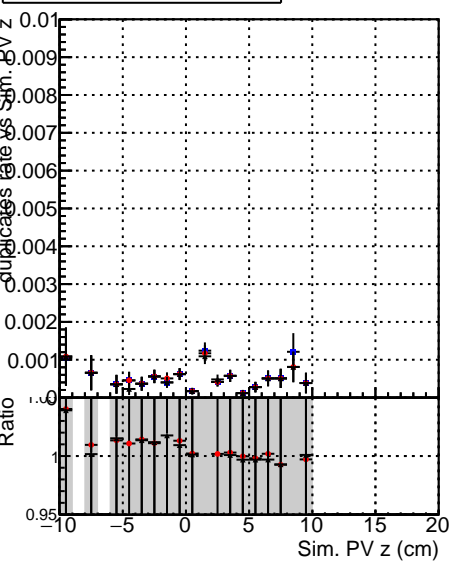

**Fake rate vs vertpos****Duplicates Rate vs vertpos****Pileup rate vs vertpos**

Legend for all plots:

- Blue squares: DQM TT mkFit-DQM original-0
- Red circles: DQM TT mkFit-DQM updated-127
- Black triangles: DQM TT mkFit-DQM updated-127

**Fake rate vs v****Fake rate vs. sim PV z****Duplicates Rate vs sim PV z****Pileup rate vs. sim PV z**