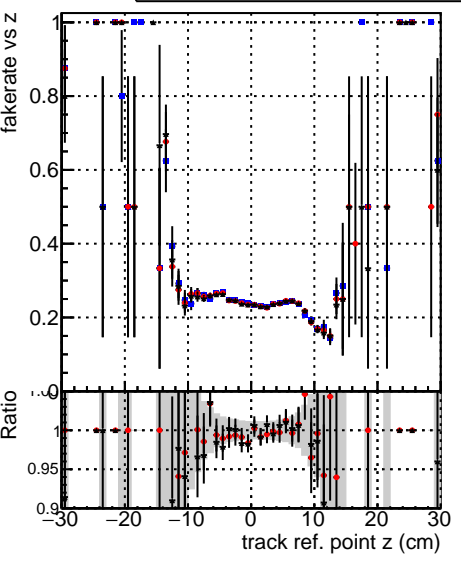

**Fake rate vs vertpos****Duplicates Rate vs vertpos****Pileup rate vs vertpos**

Legend for all plots:

- Blue squares: DQM TT mkFit-DQM original-0
- Red circles: DQM TT mkFit-DQM updated-127
- Black triangles: DQM TT mkFit-DQM updated-127

**Fake rate vs v****Fake rate vs. sim PV z****Duplicates Rate vs sim PV z****Pileup rate vs. sim PV z**