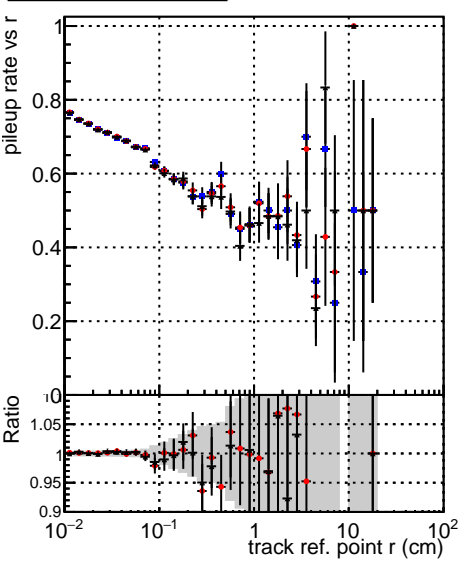

**Fake rate vs vertpos****Duplicates Rate vs vertpos****Pileup rate vs vertpos**

Legend for all plots:

- Blue squares: DQM TT mkFit-DQM original-0
- Red circles: DQM TT mkFit-DQM updated-127
- Black triangles: DQM TT mkFit-DQM updated-127

**Fake rate vs v****Fake rate vs. sim PV z****Duplicates Rate vs sim PV z****Pileup rate vs. sim PV z**